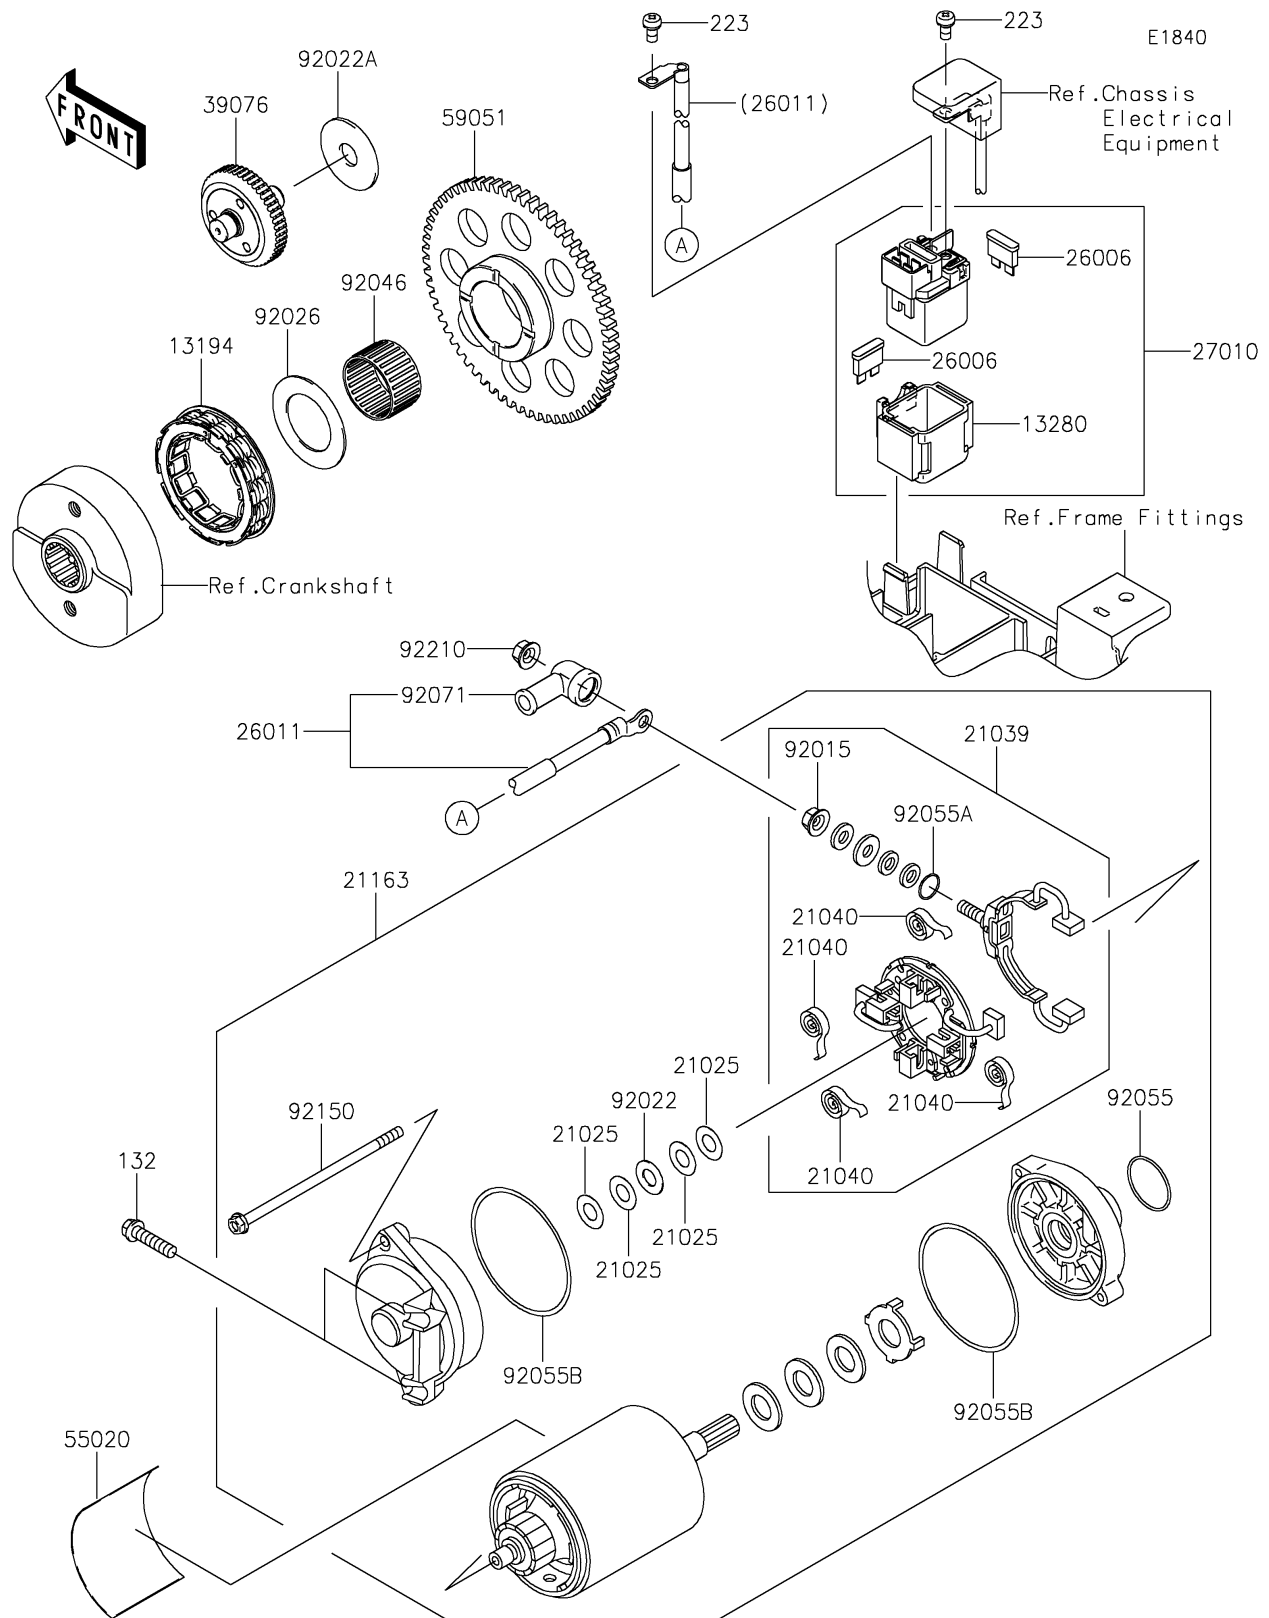

2025 Vulcan 900 Classic

PARTS DIAGRAM

Starter Motor

2025 Vulcan 900 Classic

PARTS LIST

Starter Motor

ITEM NAME	PART NUMBER	QUANTITY
CLUTCH-ONEWAY (Ref # 13194)	13194-0009	1
HOLDER,MAGNETIC SWITCH (Ref # 13280)	13280-0822	1
WASHER,9.1X18X0.2 (Ref # 21025)	21025-011	AR
BRUSH,CARBON (Ref # 21039)	21039-1060	1
SPRING-BRUSH (Ref # 21040)	21040-1055	4
STARTER-ELECTRIC (Ref # 21163)	21163-0066	1
FUSE,BLADE,30A,GREEN (Ref # 26006)	26006-1006	2
WIRE-LEAD,STARTER MOTOR (Ref # 26011)	26011-0126	1
SWITCH,MAGNETIC (Ref # 27010)	27010-0793	1
LIMITER (Ref # 39076)	39076-0008	1
GUARD,STARTER MOTER (Ref # 55020)	55020-1589	1
GEAR-SPUR,63T (Ref # 59051)	59051-0060	1
NUT,STARTER MOTOR (Ref # 92015)	92015-1476	1
WASHER,9.1X18X0.8 (Ref # 92022)	92022-1132	1
WASHER,12.3X38X2.0 (Ref # 92022A)	92022-1664	1
SPACER,31X49.5X1.2 (Ref # 92026)	92026-1490	1
BEARING-NEEDLE,K30X35X20 (Ref # 92046)	92046-1171	1
RING-O (Ref # 92055)	92055-1276	1
RING-O,4.5X2.0 (Ref # 92055A)	92055-1370	1
RING-O,STARTER MOTOR (Ref # 92055B)	92055-1381	2
GROMMET (Ref # 92071)	92071-0024	1
BOLT,STARTER MOTOR (Ref # 92150)	92150-1572	2
NUT,6MM (Ref # 92210)	92210-0188	1
BOLT-FLANGED-SMALL,6X25 (Ref # 132)	132BA0625	2
SCREW-PAN-WS-CROS,5X10 (Ref # 223)	223AA0510	2