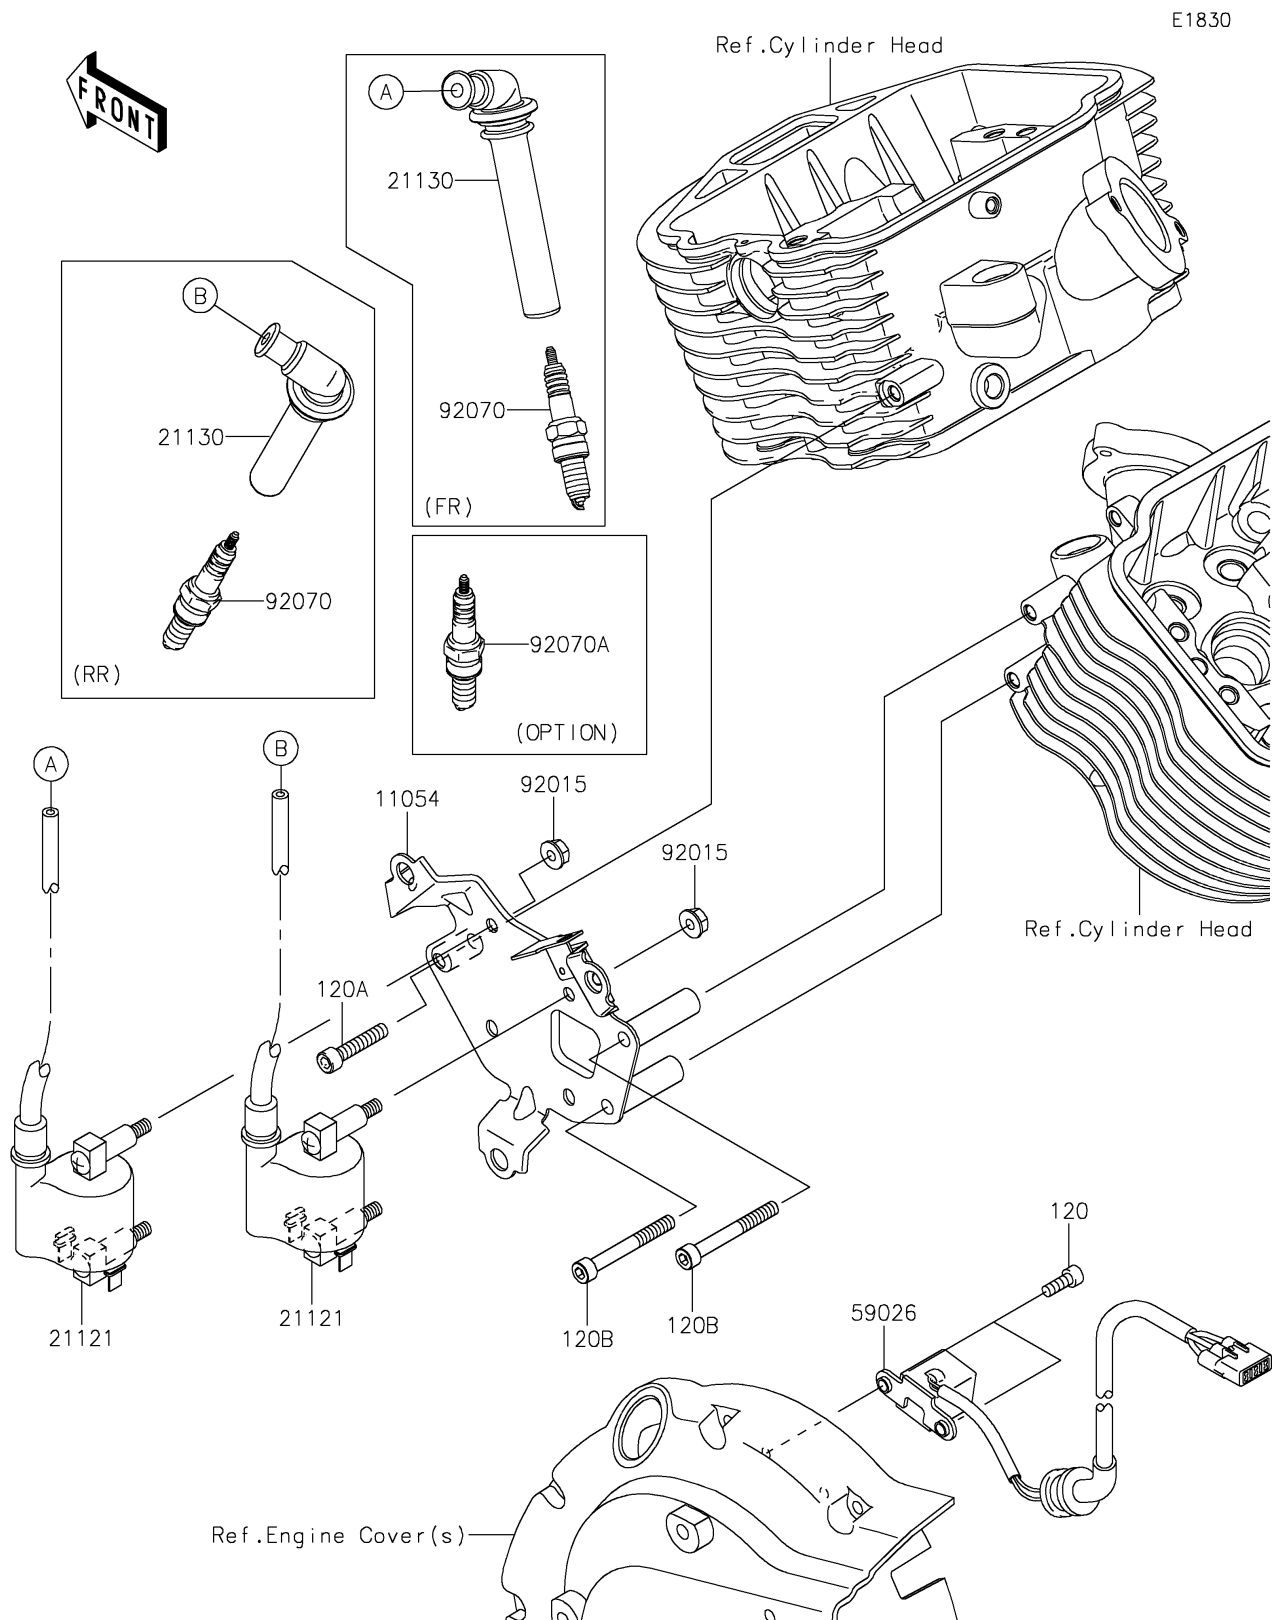

2025 Vulcan 900 Classic

PARTS DIAGRAM

Ignition System

2025 Vulcan 900 Classic

PARTS LIST

Ignition System

ITEM NAME	PART NUMBER	QUANTITY
BRACKET,IGNITION COIL (Ref # 11054)	11054-1537	1
COIL-IGNITION (Ref # 21121)	21121-0027	2
CAP-SPARK PLUG (Ref # 21130)	21130-1075	2
COIL-PULSING (Ref # 59026)	59026-0017	1
NUT,FLANGED,6MM (Ref # 92015)	92015-1367	4
PLUG-SPARK,CPR7EA-9(NGK) (Ref # 92070)	92070-0022	2
PLUG-SPARK,CPR8EA-9(NGK) (Ref # 92070A)	92070-0029	2
BOLT-SOCKET,5X14 (Ref # 120)	120CA0514	2
BOLT-SOCKET,6X35 (Ref # 120A)	120CA0635	1
BOLT-SOCKET,6X55 (Ref # 120B)	120CA0655	2