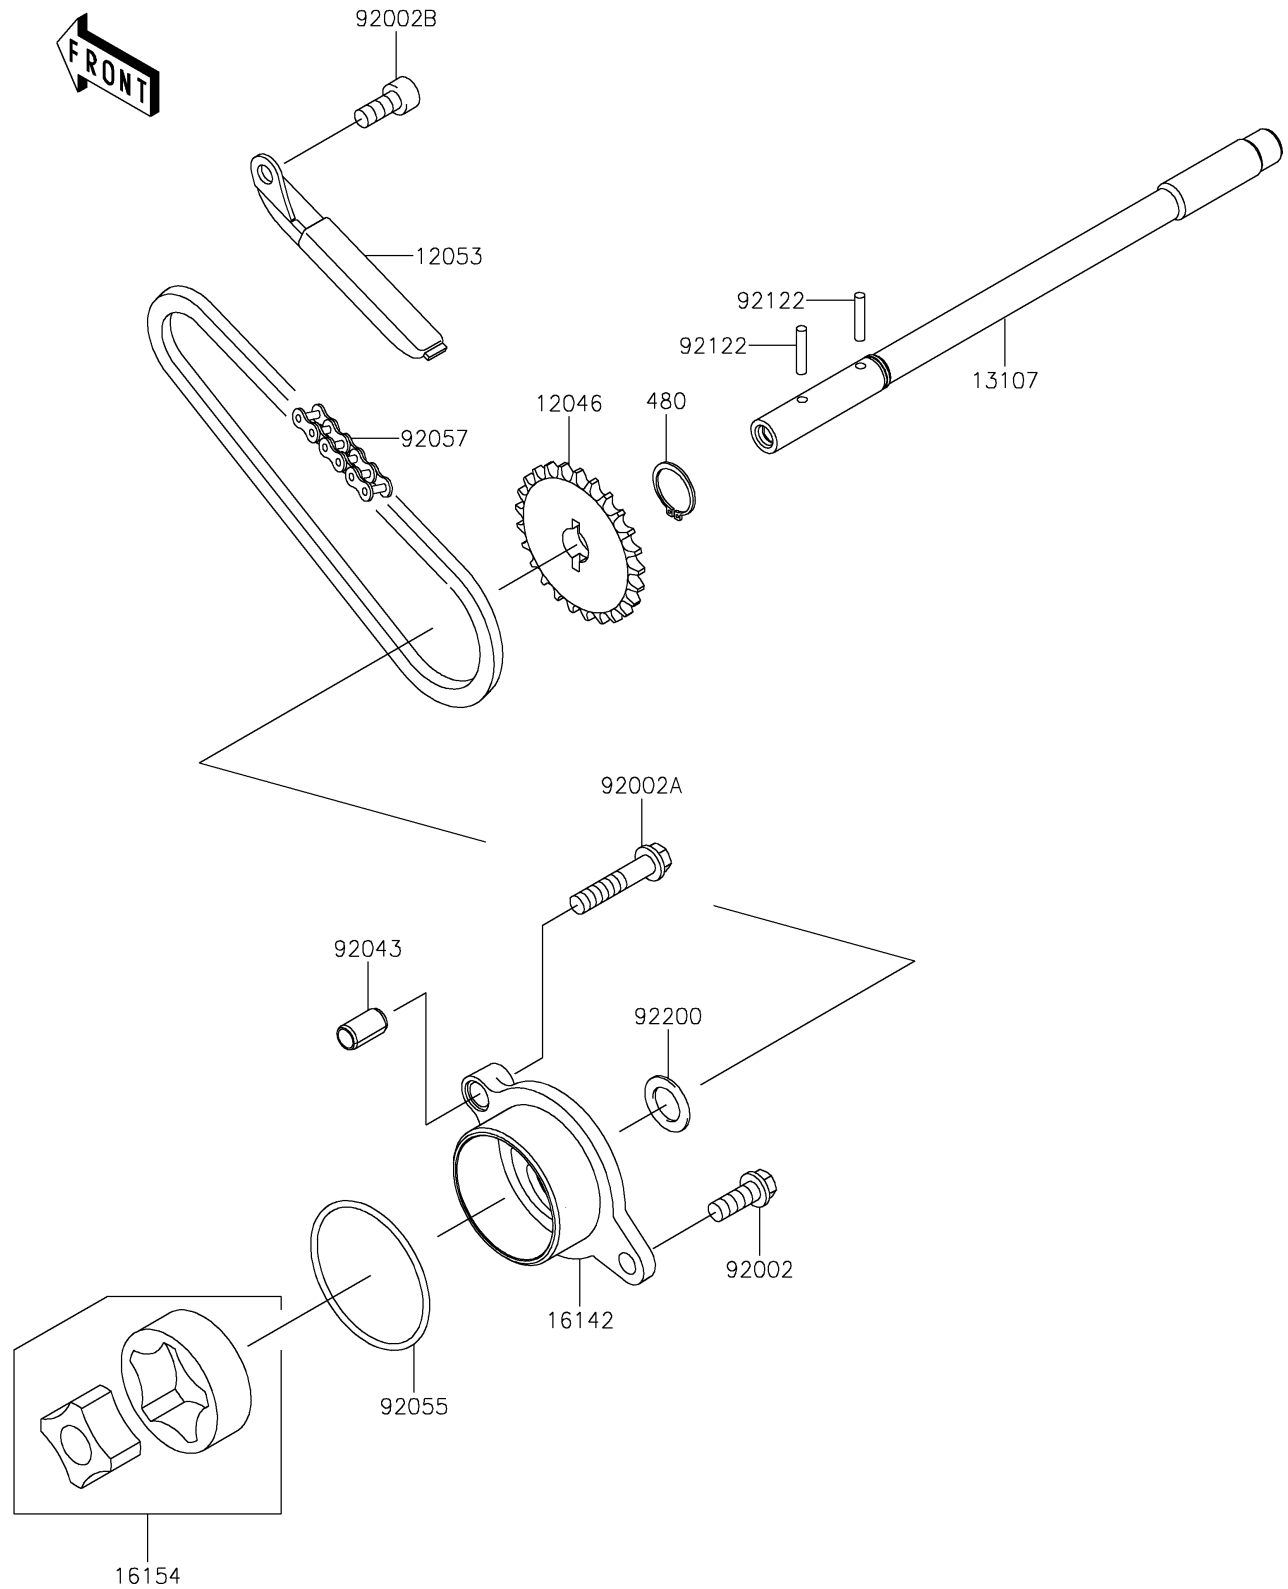

2025 Vulcan 900 Classic

PARTS DIAGRAM

Oil Pump

E1712

2025 Vulcan 900 Classic

PARTS LIST

Oil Pump

ITEM NAME	PART NUMBER	QUANTITY
SPROCKET,24T (Ref # 12046)	12046-0045	1
GUIDE-CHAIN (Ref # 12053)	12053-0070	1
SHAFT (Ref # 13107)	13107-0116	1
COVER-PUMP,OIL (Ref # 16142)	16142-0028	1
ROTOR-PUMP,40.56X18 (Ref # 16154)	16154-1056	1
BOLT,6X16 (Ref # 92002)	92002-1439	1
BOLT,6X30 (Ref # 92002A)	92002-1534	1
BOLT,SOCKET,6X14 (Ref # 92002B)	92002-1592	1
PIN,6.2X8X14 (Ref # 92043)	92043-1263	1
RING-O,44.7X2.4 (Ref # 92055)	92055-1279	1
CHAIN,DID 25H,54LE (Ref # 92057)	92057-0113	1
ROLLER,3X15.8 (Ref # 92122)	92122-1126	2
WASHER (Ref # 92200)	92200-1009	1
CIRCLIP-TYPE-C,11MM (Ref # 480)	480J1100	1