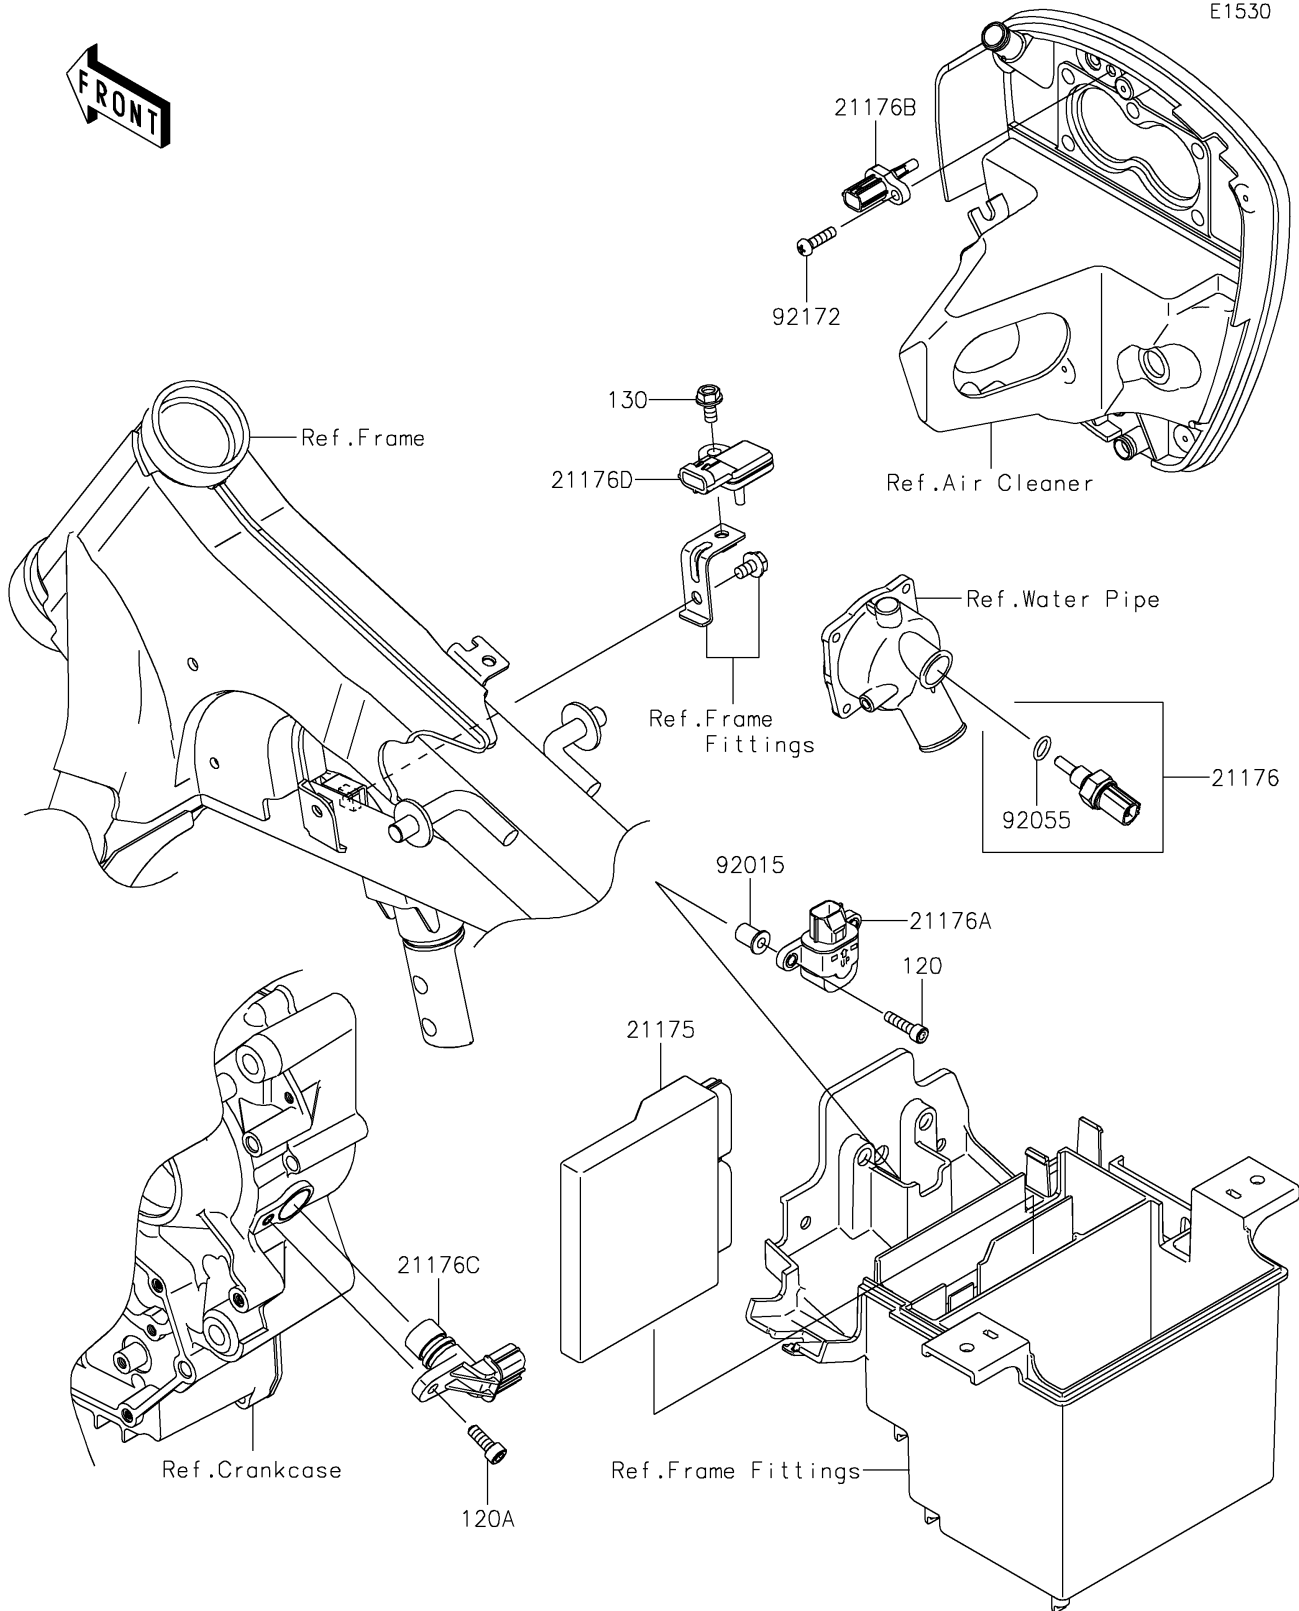

2024 Vulcan 900 Classic

PARTS DIAGRAM

Fuel Injection

E1530

2024 Vulcan 900 Classic

PARTS LIST Fuel Injection

ITEM NAME	PART NUMBER	QUANTITY
-----------	-------------	----------
