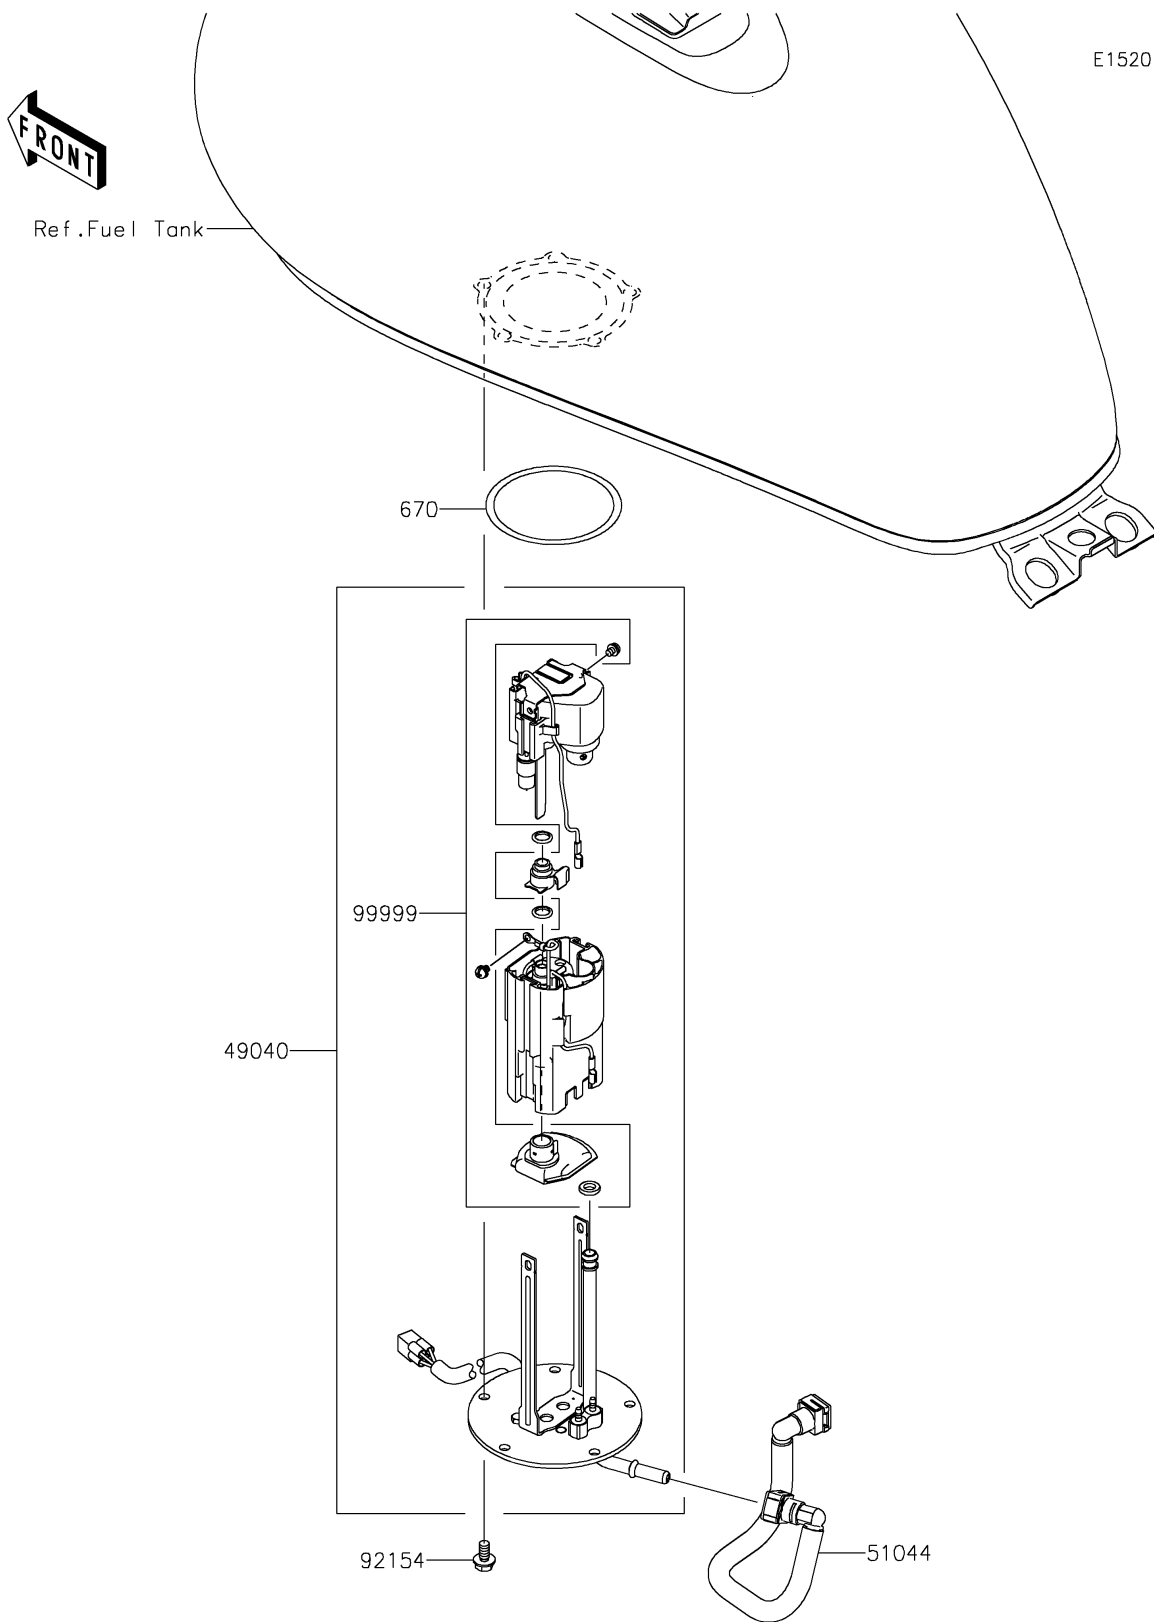

2025 Vulcan 900 Classic

PARTS DIAGRAM

Fuel Pump

2025 Vulcan 900 Classic

PARTS LIST

Fuel Pump

ITEM NAME	PART NUMBER	QUANTITY
PUMP-FUEL (Ref # 49040)	49040-0818	1
TUBE-ASSY,FUEL,E25 (Ref # 51044)	51044-0865	1
BOLT,FLANGED,6X12 (Ref # 92154)	92154-1848	5
KIT,FUEL FILTER (Ref # 99999)	99999-0521	1
O RING (Ref # 670)	670E5075	1