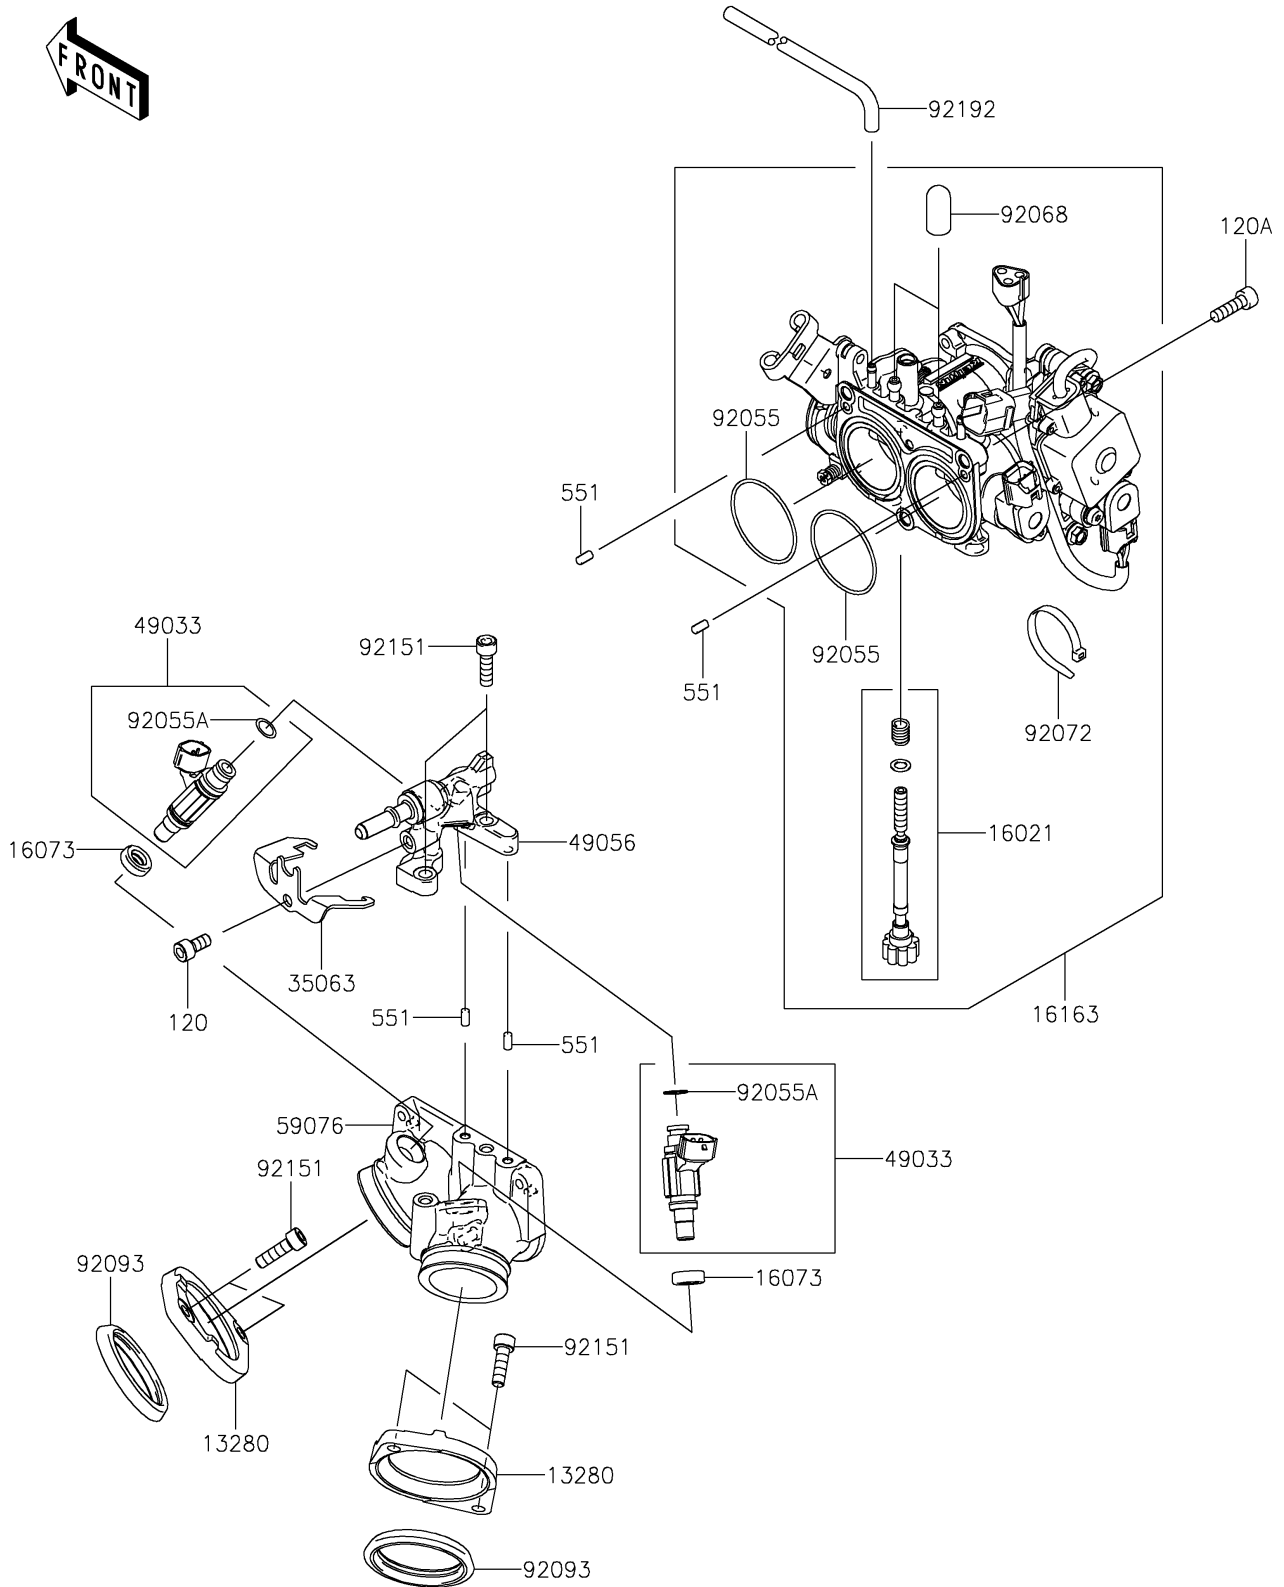

2024 Vulcan 900 Classic

PARTS DIAGRAM

Throttle

E1510

2024 Vulcan 900 Classic

PARTS LIST

Throttle

ITEM NAME	PART NUMBER	QUANTITY
-----------	-------------	----------
