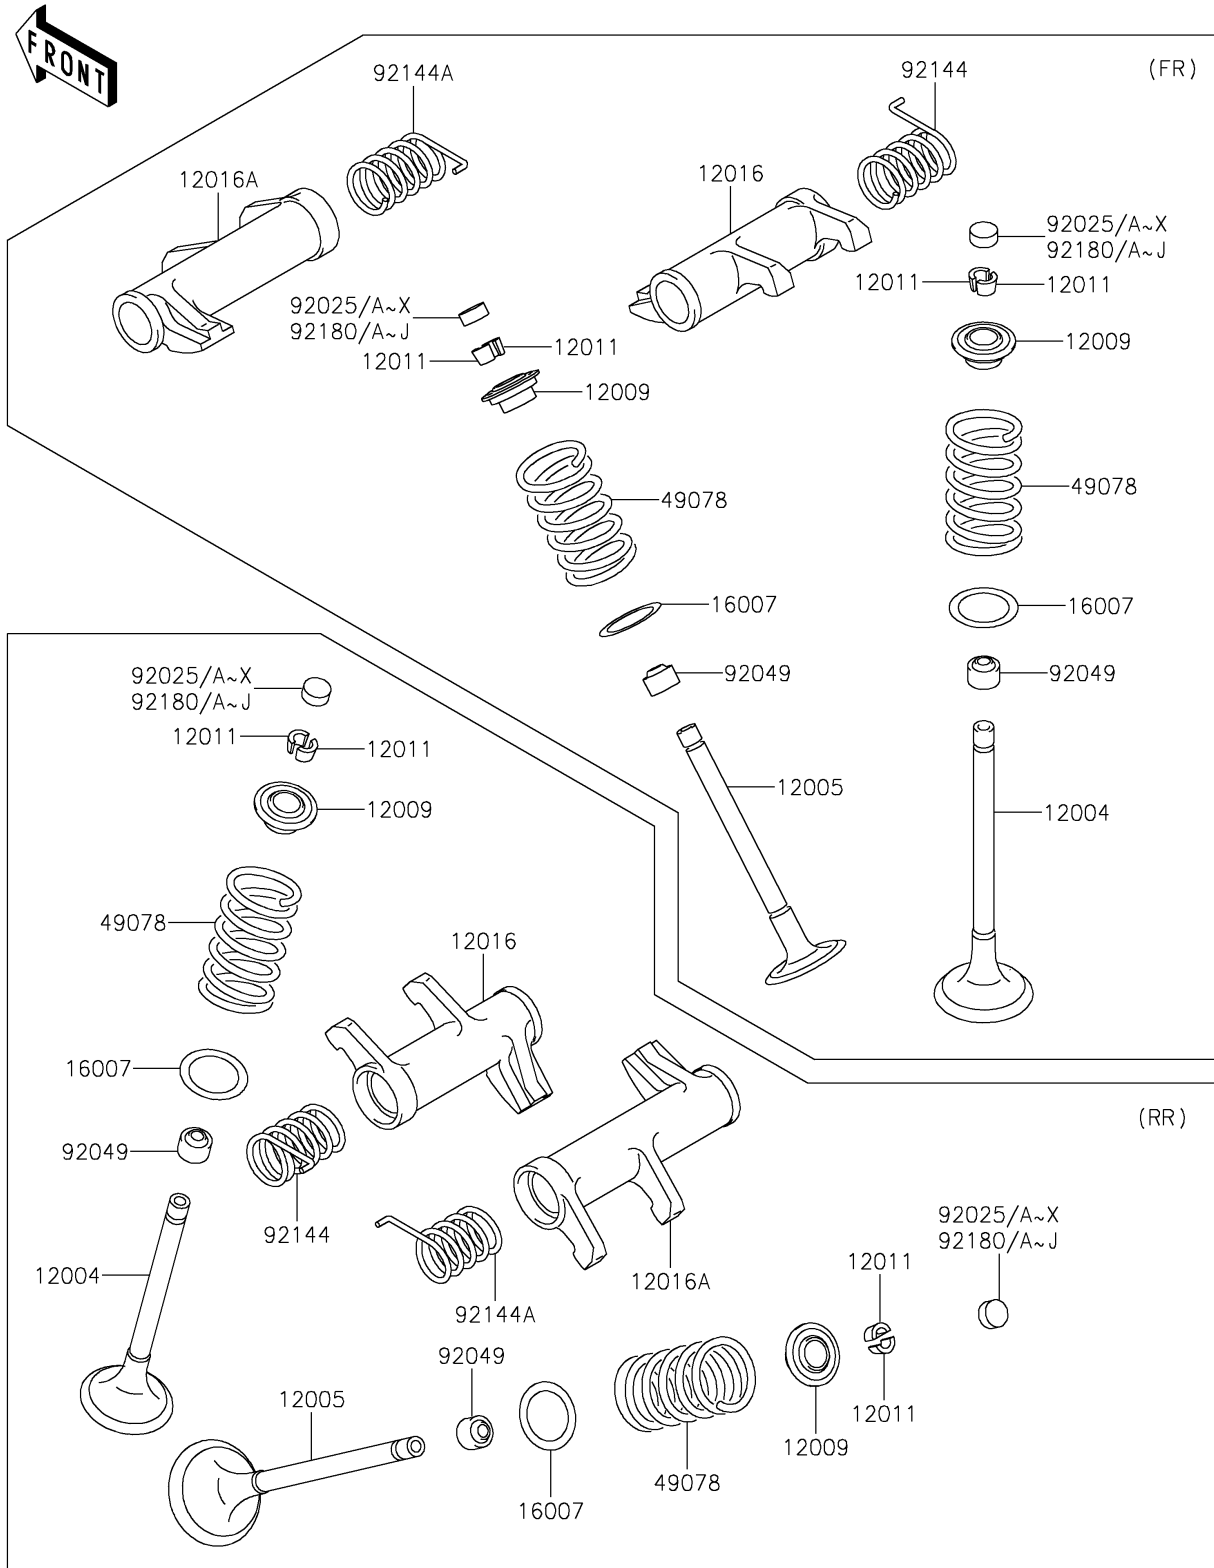

2025 Vulcan 900 Classic

PARTS DIAGRAM

Valve(s)

E1210

2025 Vulcan 900 Classic

PARTS LIST

Valve(s)

ITEM NAME

PART NUMBER

QUANTITY
