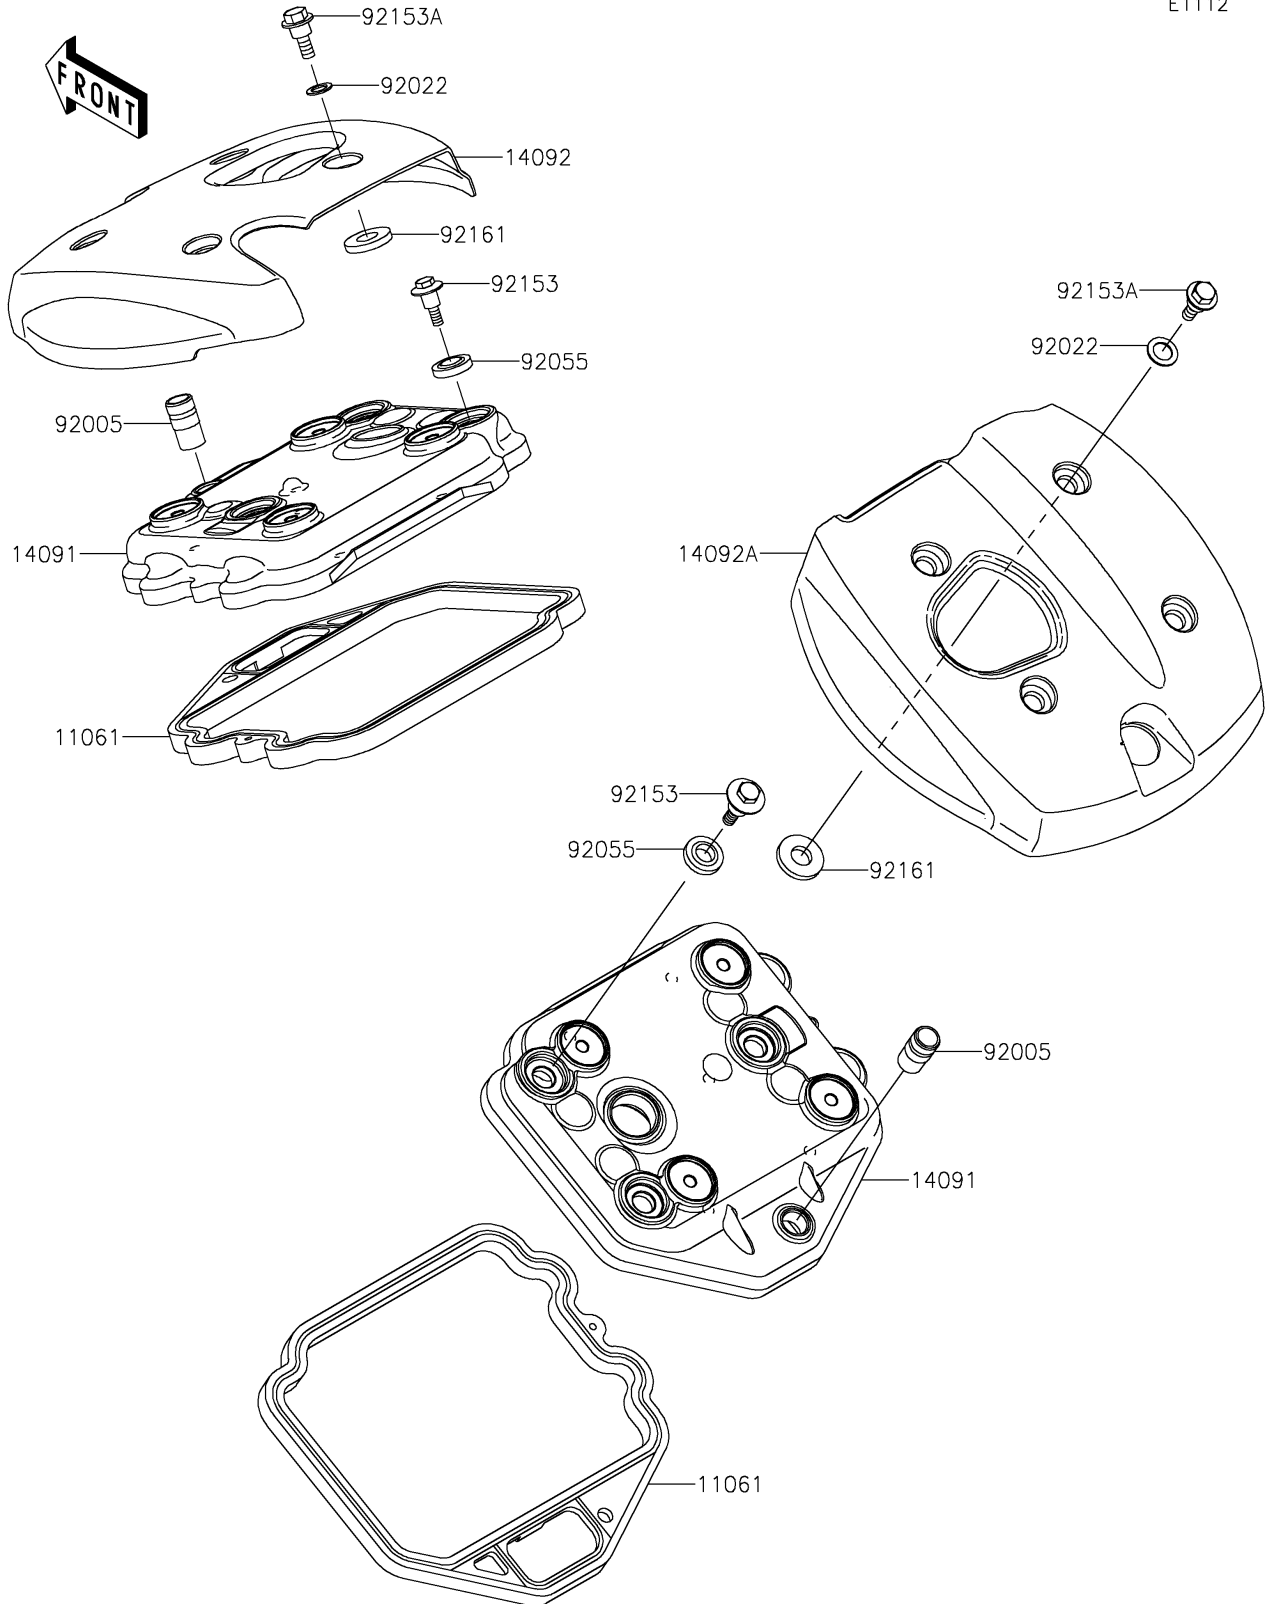

2025 Vulcan 900 Classic

PARTS DIAGRAM

Cylinder Head Cover

E1112

2025 Vulcan 900 Classic

PARTS LIST

Cylinder Head Cover

ITEM NAME	PART NUMBER	QUANTITY
-----------	-------------	----------
