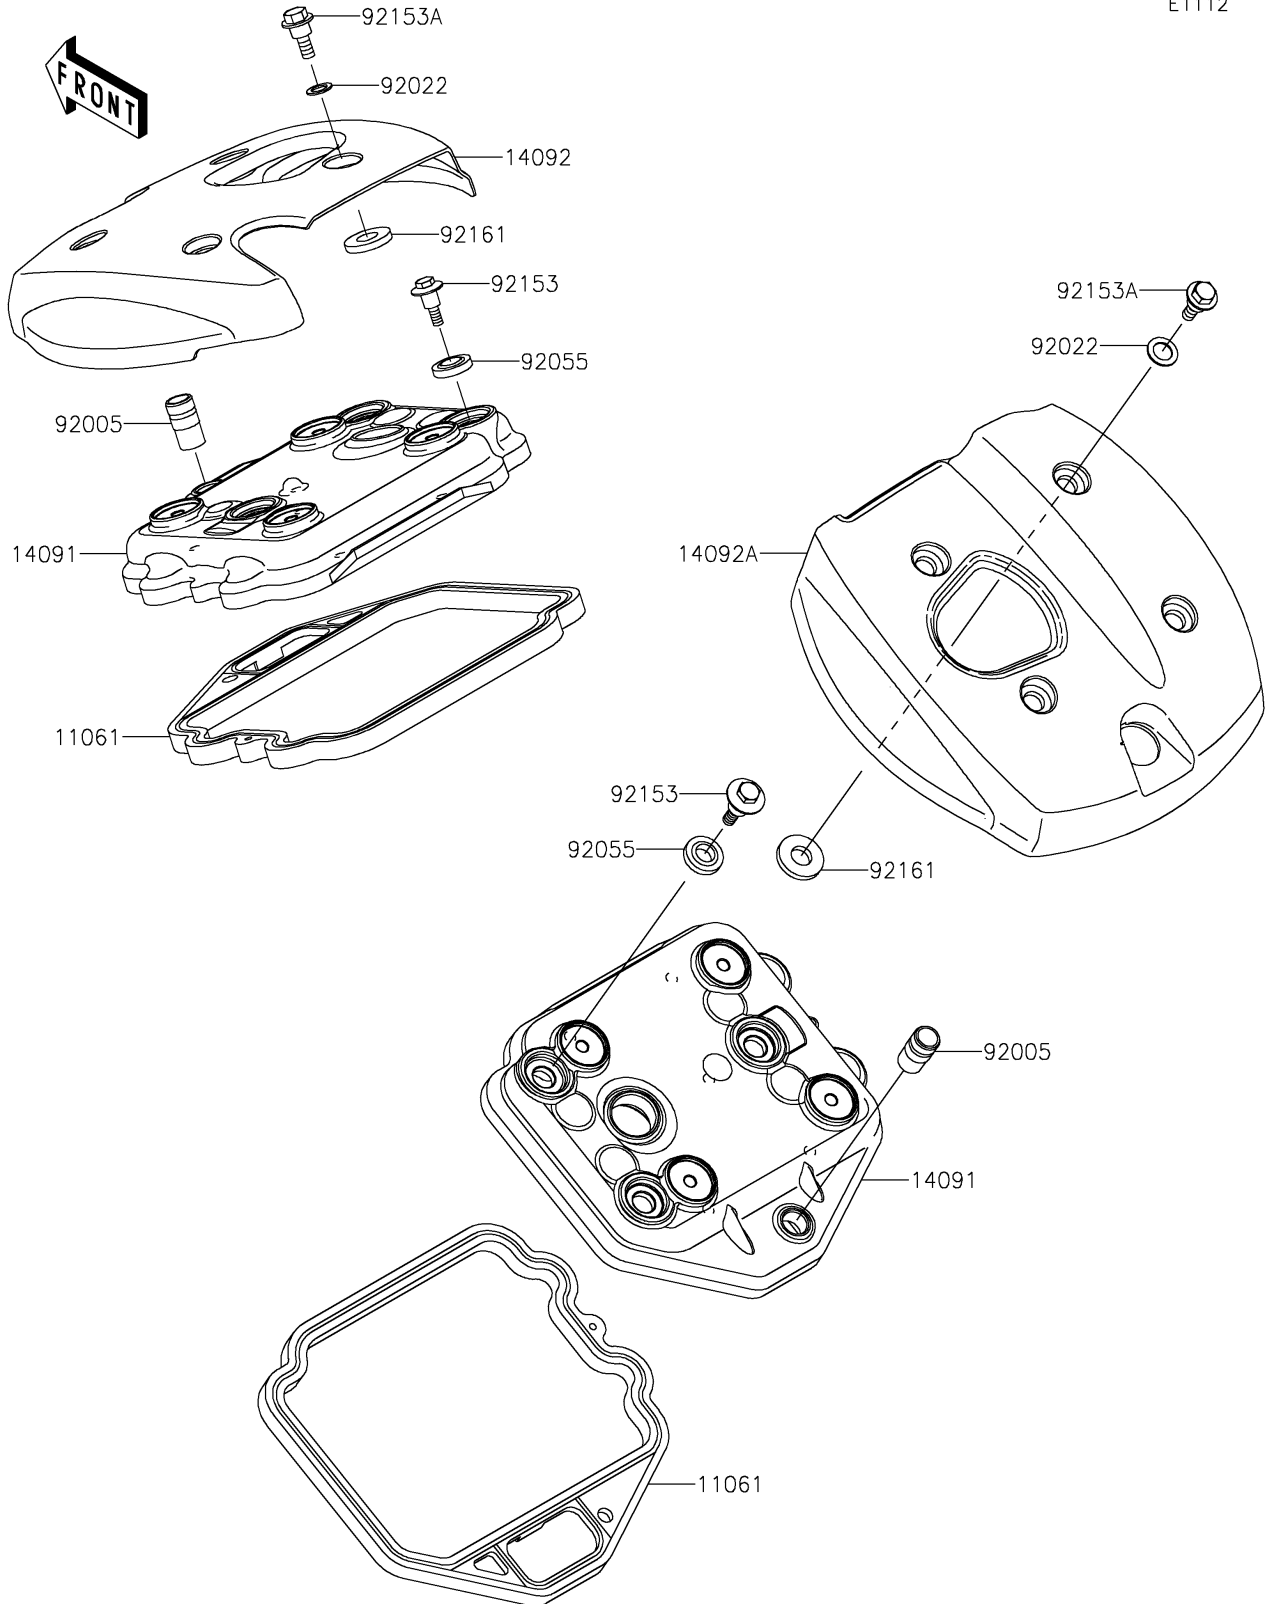

2024 Vulcan 900 Classic

PARTS DIAGRAM

Cylinder Head Cover

E1112

2024 Vulcan 900 Classic

PARTS LIST

Cylinder Head Cover

ITEM NAME	PART NUMBER	QUANTITY
-----------	-------------	----------