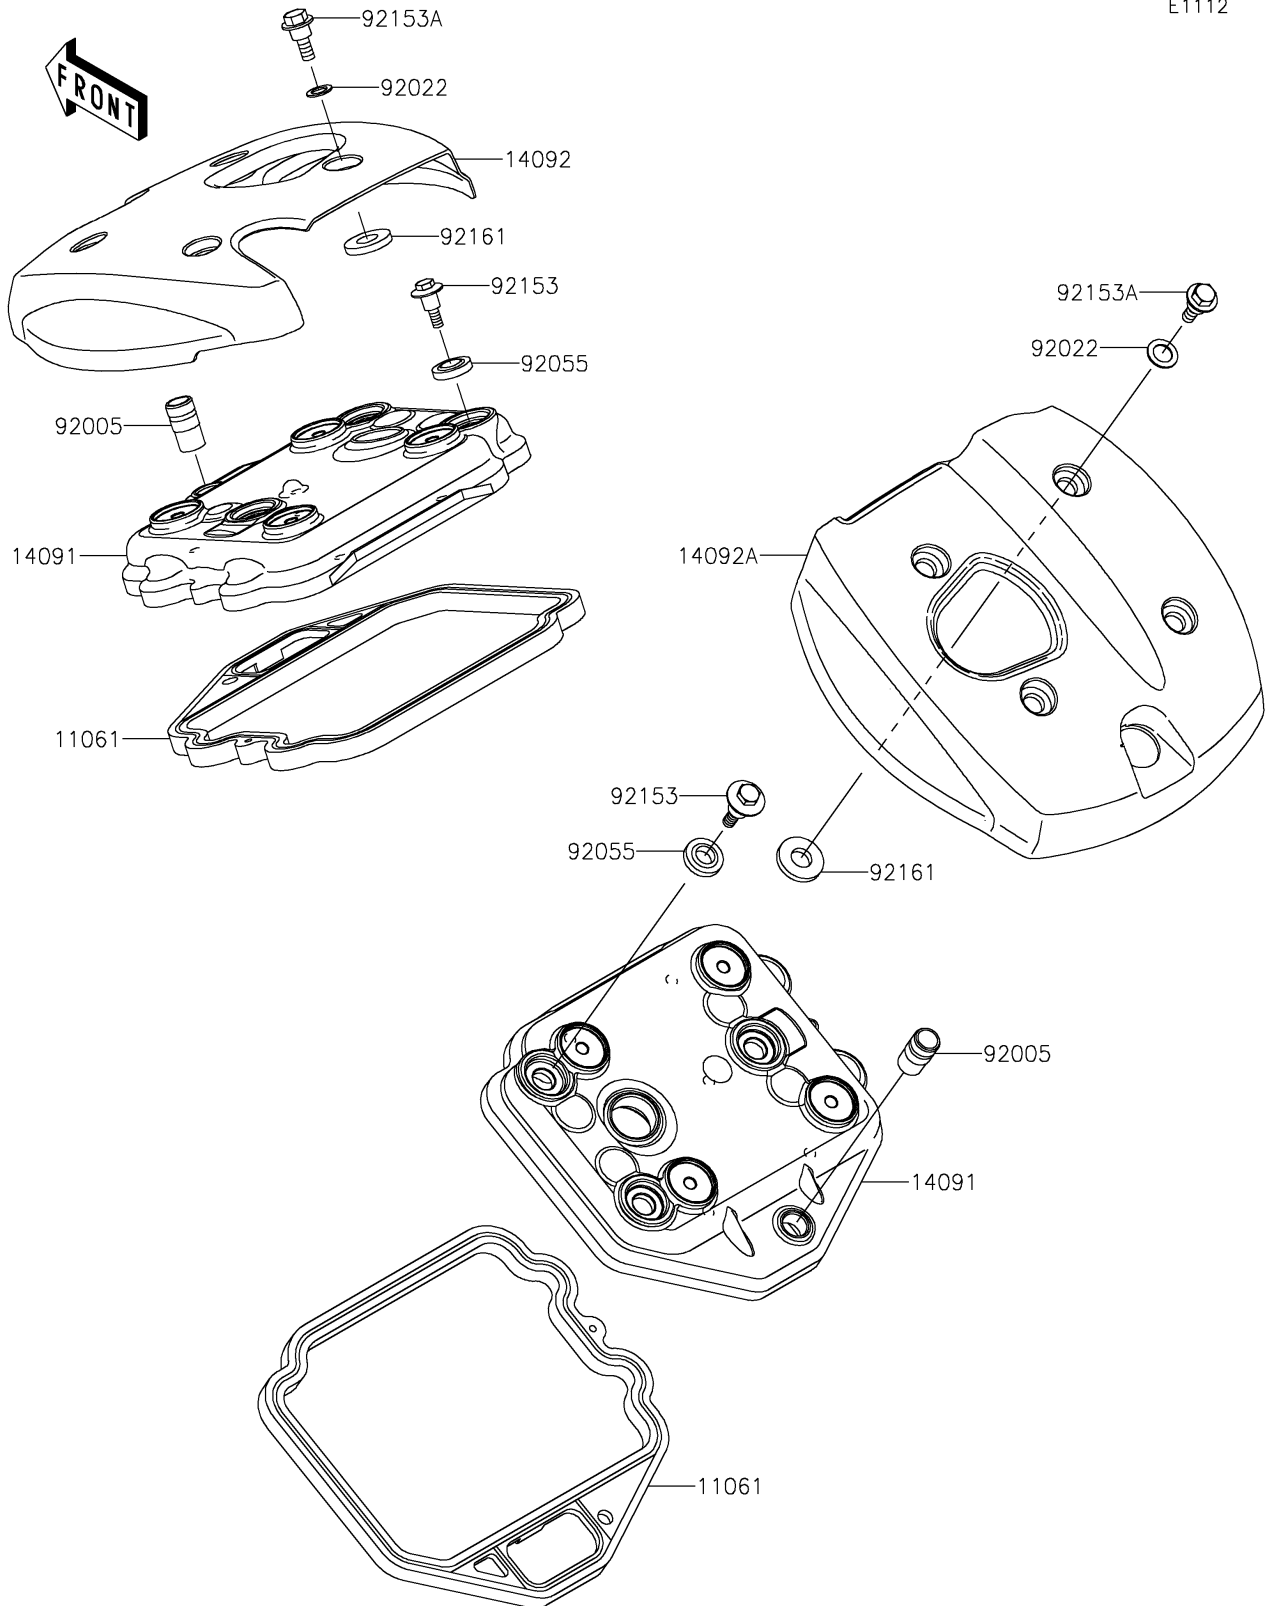

2024 Vulcan 900 Classic

PARTS DIAGRAM

Cylinder Head Cover

E1112

2024 Vulcan 900 Classic

PARTS LIST

Cylinder Head Cover

ITEM NAME

PART NUMBER

QUANTITY
