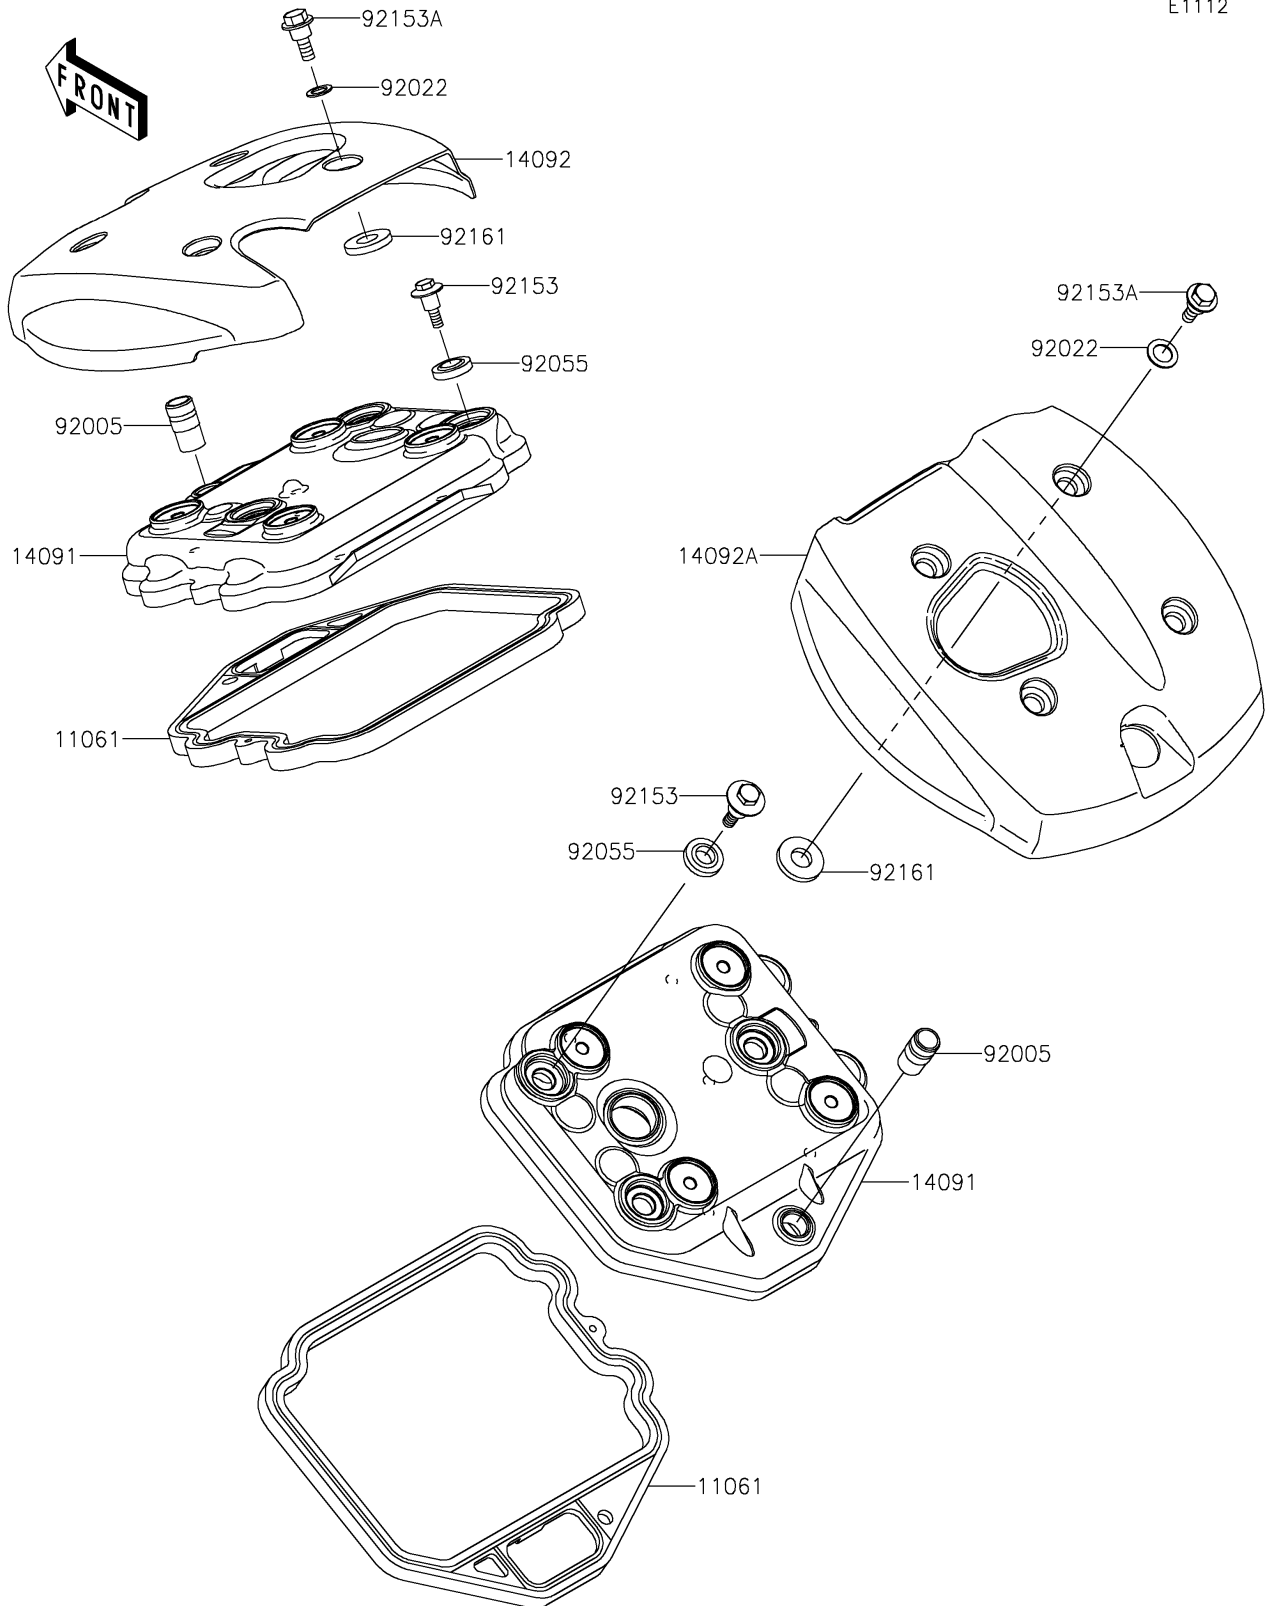

2023 Vulcan® 900 Classic

PARTS DIAGRAM

Cylinder Head Cover

E1112

2023 Vulcan® 900 Classic

PARTS LIST

Cylinder Head Cover

ITEM NAME

PART NUMBER

QUANTITY
