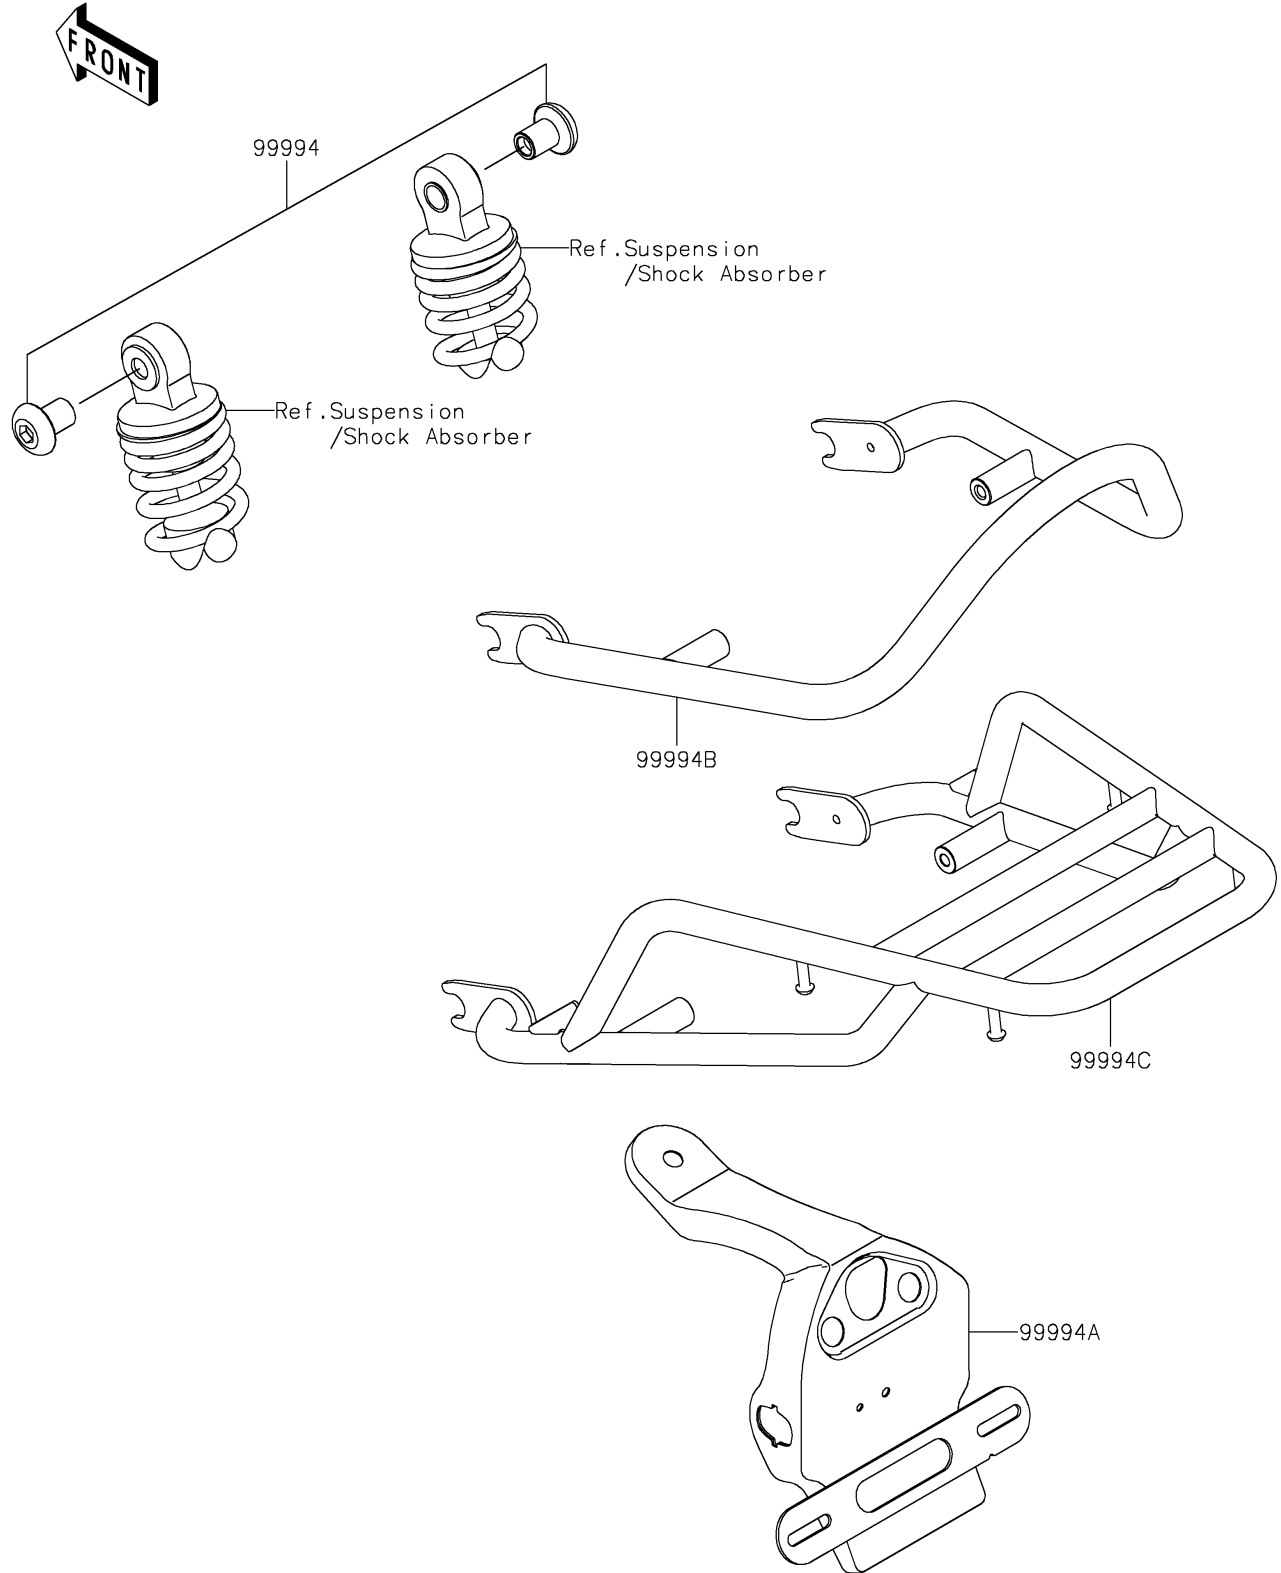

2025 W800

PARTS DIAGRAM

Accessory(RR Carrier and Grab Rail etc)

F2910D

2025 W800

PARTS LIST

Accessory(RR Carrier and Grab Rail etc)

ITEM NAME

PART NUMBER

QUANTITY
