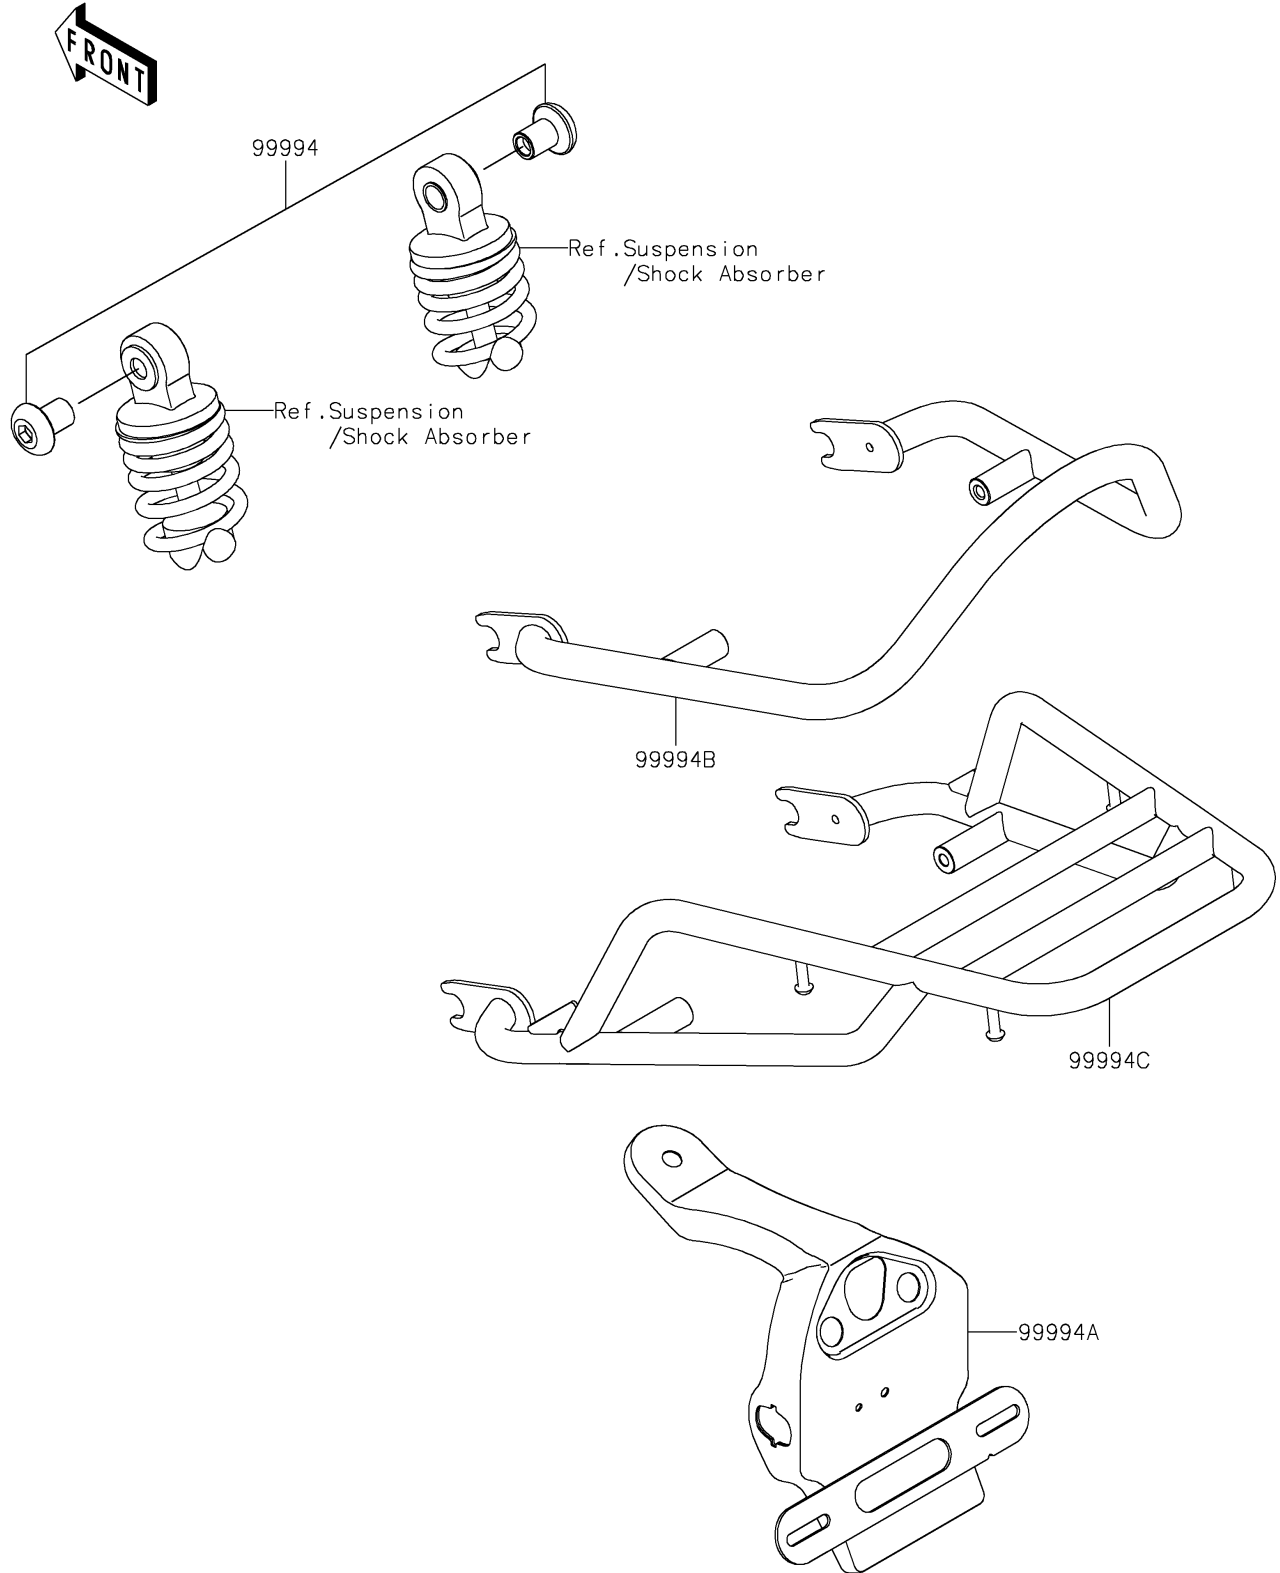

2024 W800 ABS

PARTS DIAGRAM

Accessory(RR Carrier and Grab Rail etc)

F2910D

2024 W800 ABS

PARTS LIST

Accessory(RR Carrier and Grab Rail etc)

ITEM NAME

PART NUMBER

QUANTITY
