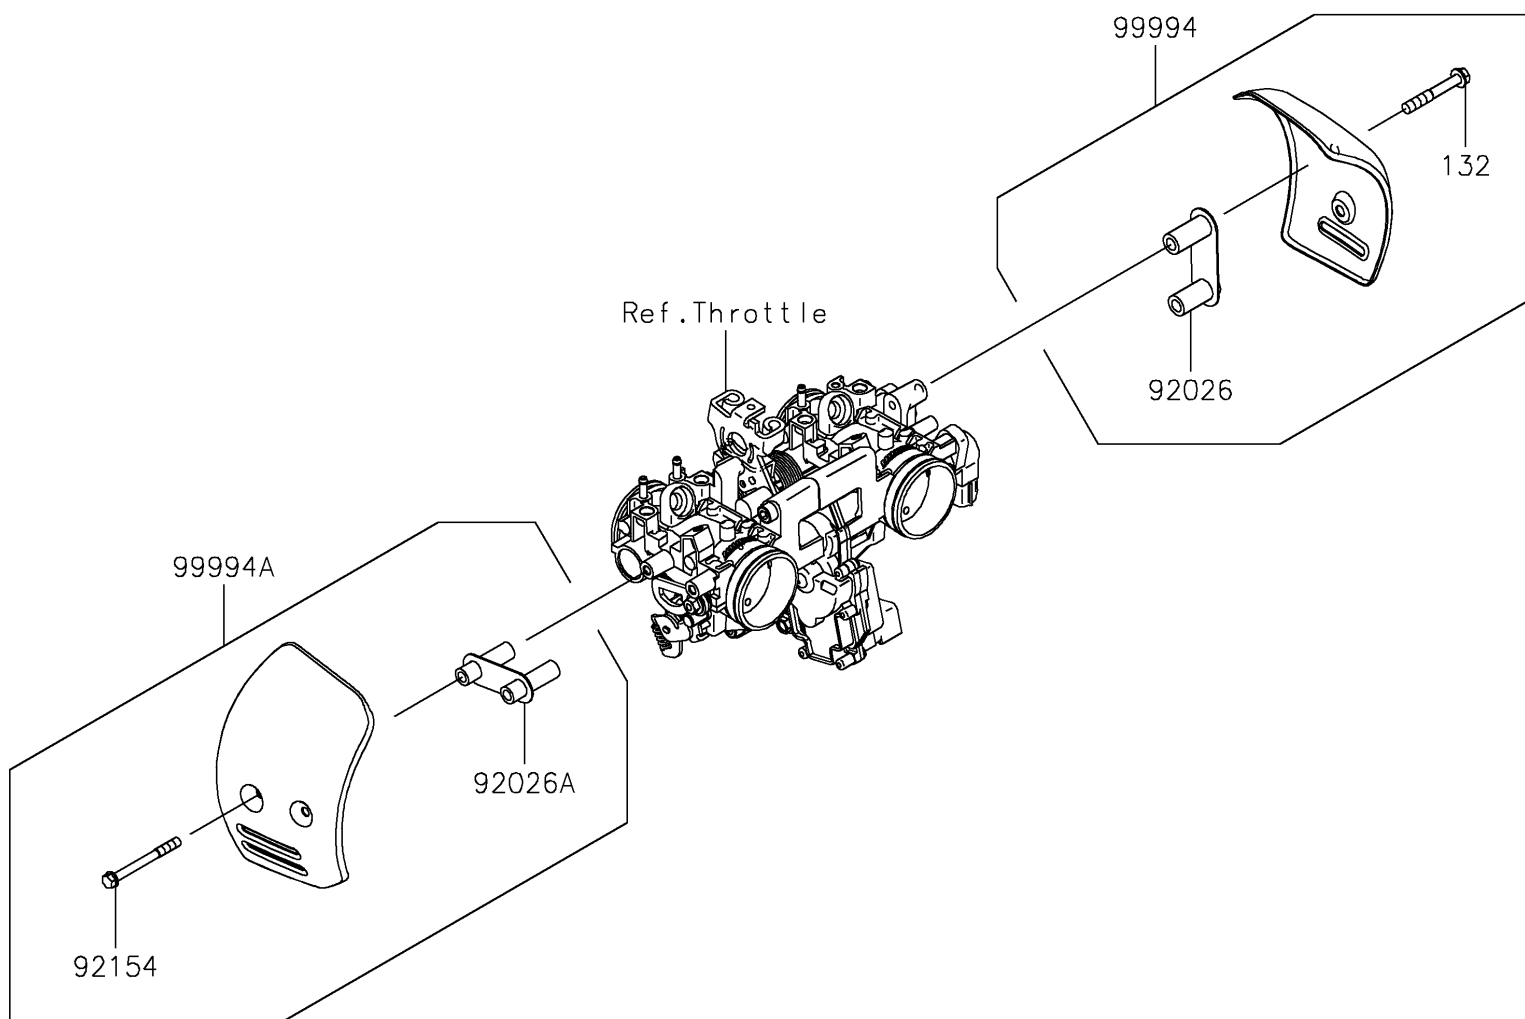

# 2025 W800

## PARTS DIAGRAM

### Accessory(Throttle Body Cover)

F2910A

## PARTS LIST

Accessory(Throttle Body Cover)

**ITEM NAME**

**PART NUMBER**

**QUANTITY**

---