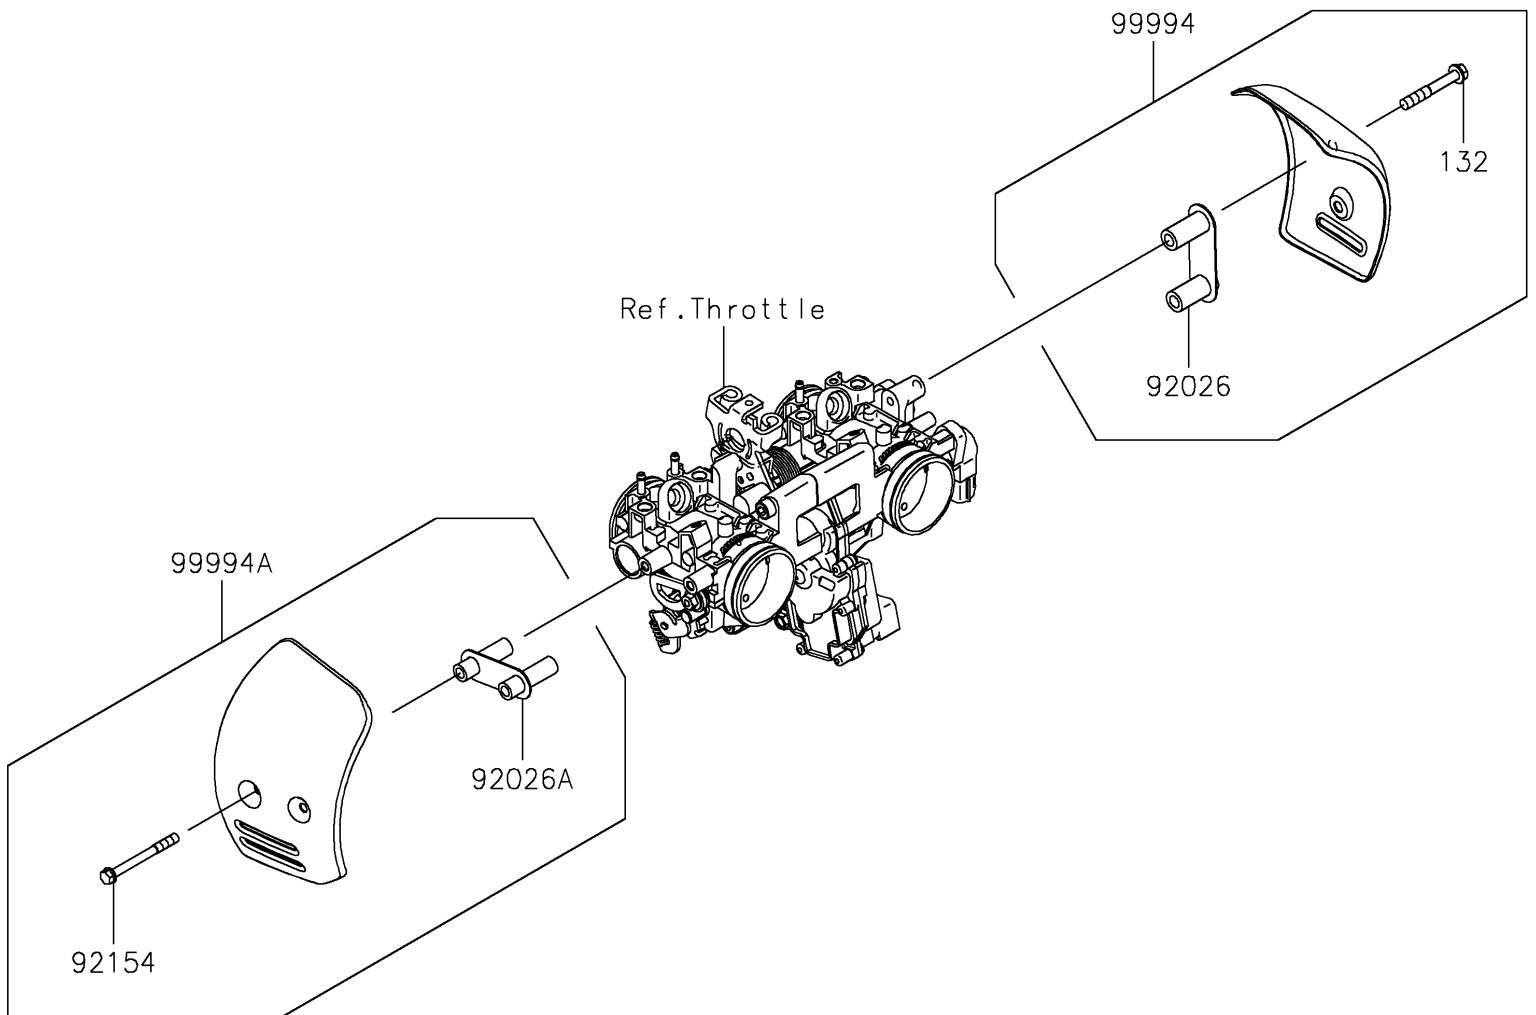

2022 W800

PARTS DIAGRAM

Accessory(Throttle Body Cover)

F2910A

2022 W800

PARTS LIST

Accessory(Throttle Body Cover)

ITEM NAME

PART NUMBER

QUANTITY
