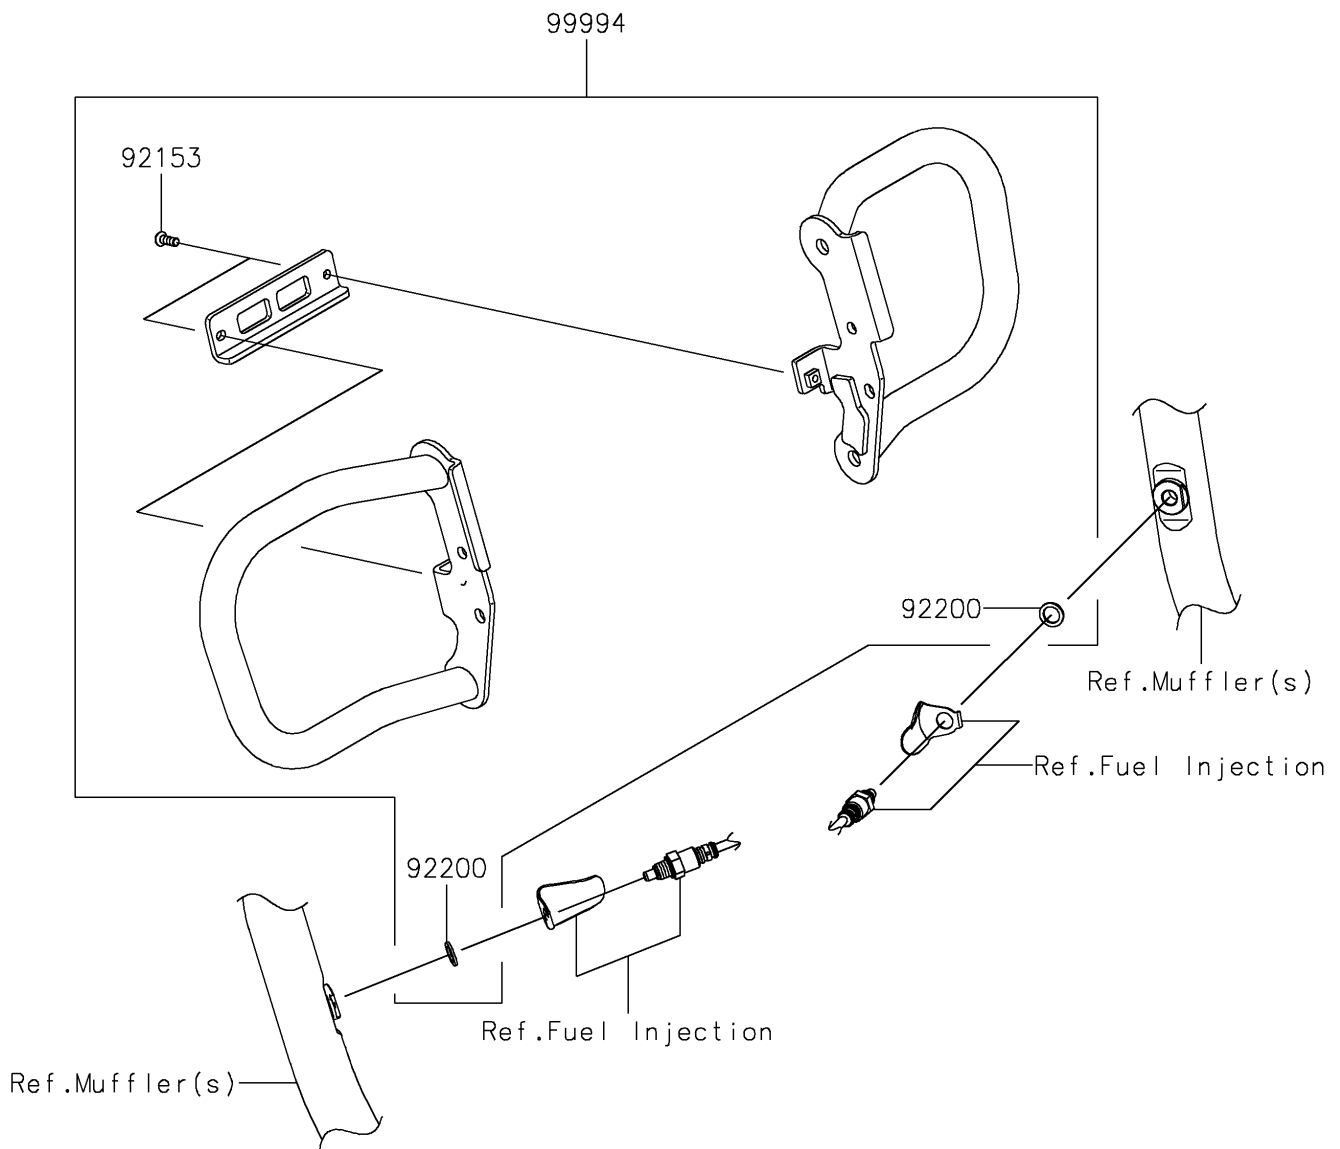

2024 W800 ABS

PARTS DIAGRAM

Accessory(Engine Guard)

F2910

2024 W800 ABS

PARTS LIST

Accessory(Engine Guard)

ITEM NAME

PART NUMBER

QUANTITY
