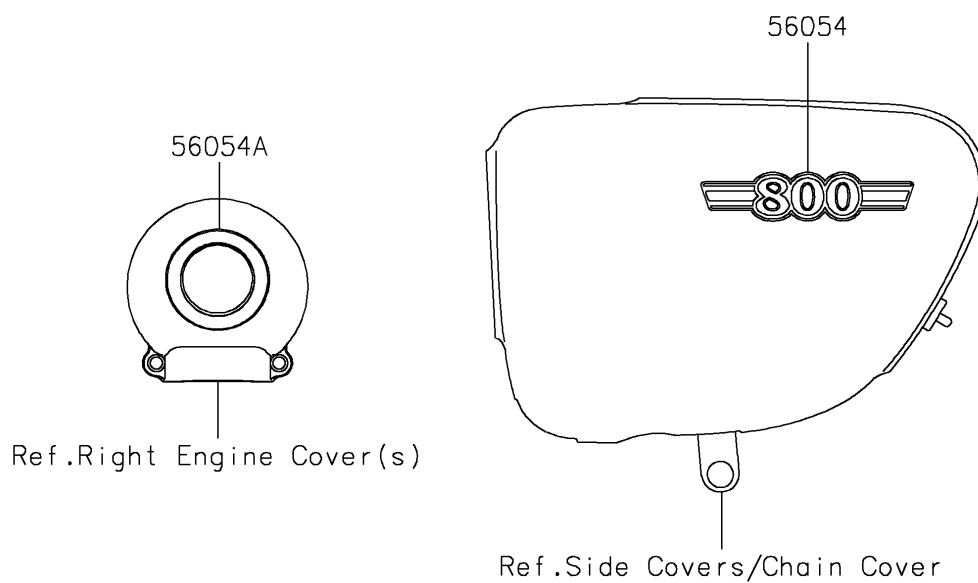

2022 W800

PARTS DIAGRAM

Decals(DNFNN/DNFNL)

Kawasaki

Let the Good Times Roll®

F2861

2022 W800

PARTS LIST

Decals(DNFNN/DNFNL)

Kawasaki

Let the Good Times Roll®

ITEM NAME

PART NUMBER

QUANTITY
