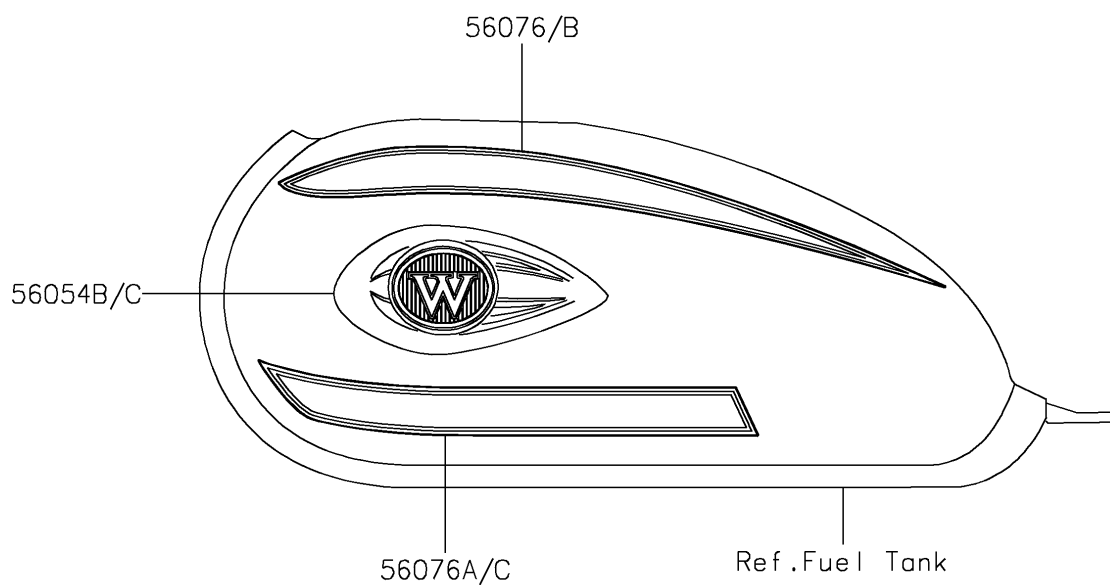

2022 W800

PARTS DIAGRAM

Decals(DNFNN/DNFNL)

Kawasaki

Let the Good Times Roll®

F2861

2022 W800

PARTS LIST

Decals(DNFNN/DNFNL)

Kawasaki

Let the Good Times Roll®

ITEM NAME

PART NUMBER

QUANTITY
