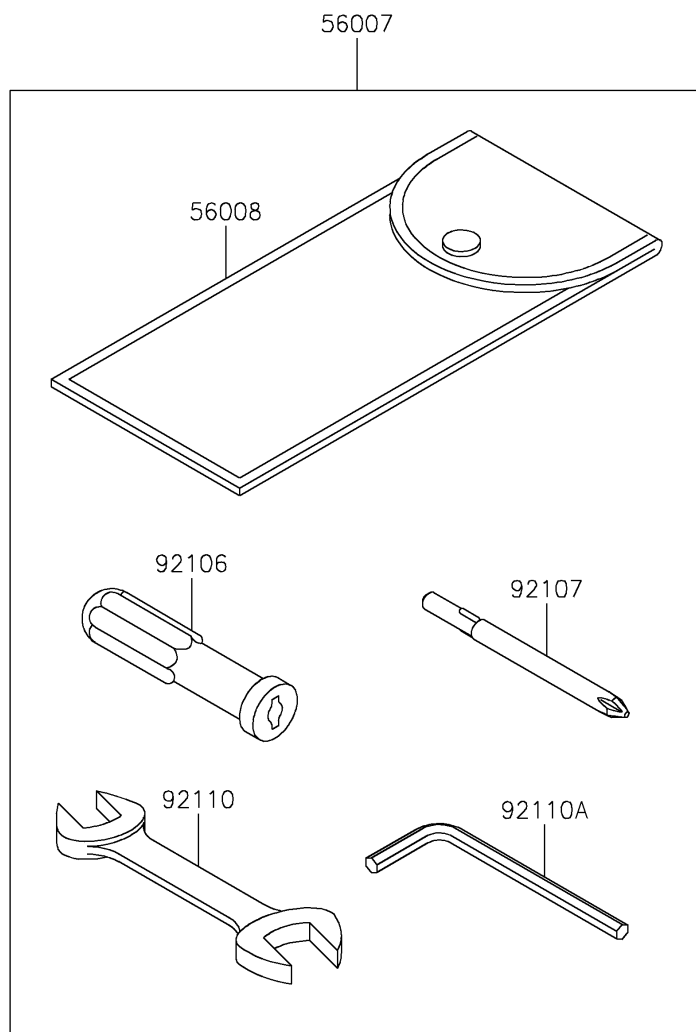

2026 W800 ABS

PARTS DIAGRAM

Owner's Tools

F2810

2026 W800 ABS

PARTS LIST

Owner's Tools

Kawasaki

Let the Good Times Roll®

ITEM NAME

PART NUMBER

QUANTITY
