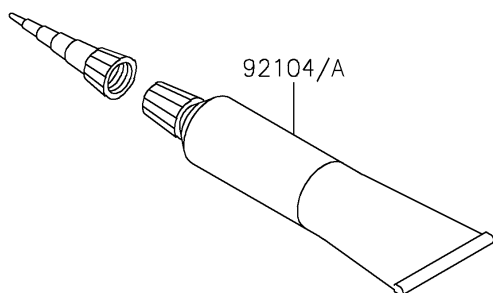

2026 W800 ABS

PARTS DIAGRAM

Owner's Tools

F2810

2026 W800 ABS

PARTS LIST

Owner's Tools

Kawasaki

Let the Good Times Roll®

ITEM NAME

PART NUMBER

QUANTITY
