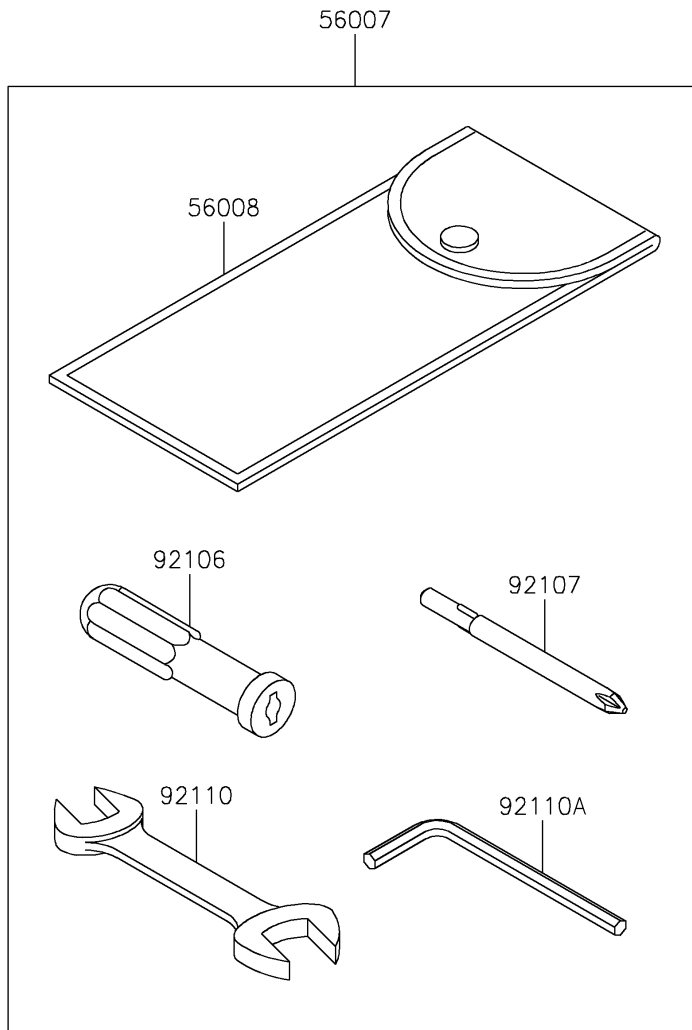

2024 W800 ABS

PARTS DIAGRAM

Owner's Tools

F2810

2024 W800 ABS

PARTS LIST

Owner's Tools

Kawasaki

Let the Good Times Roll®

ITEM NAME

PART NUMBER

QUANTITY
