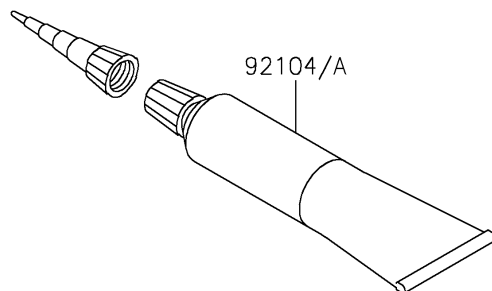

2024 W800 ABS

PARTS DIAGRAM

Owner's Tools

F2810

2024 W800 ABS

PARTS LIST

Owner's Tools

Kawasaki

Let the Good Times Roll®

ITEM NAME

PART NUMBER

QUANTITY
