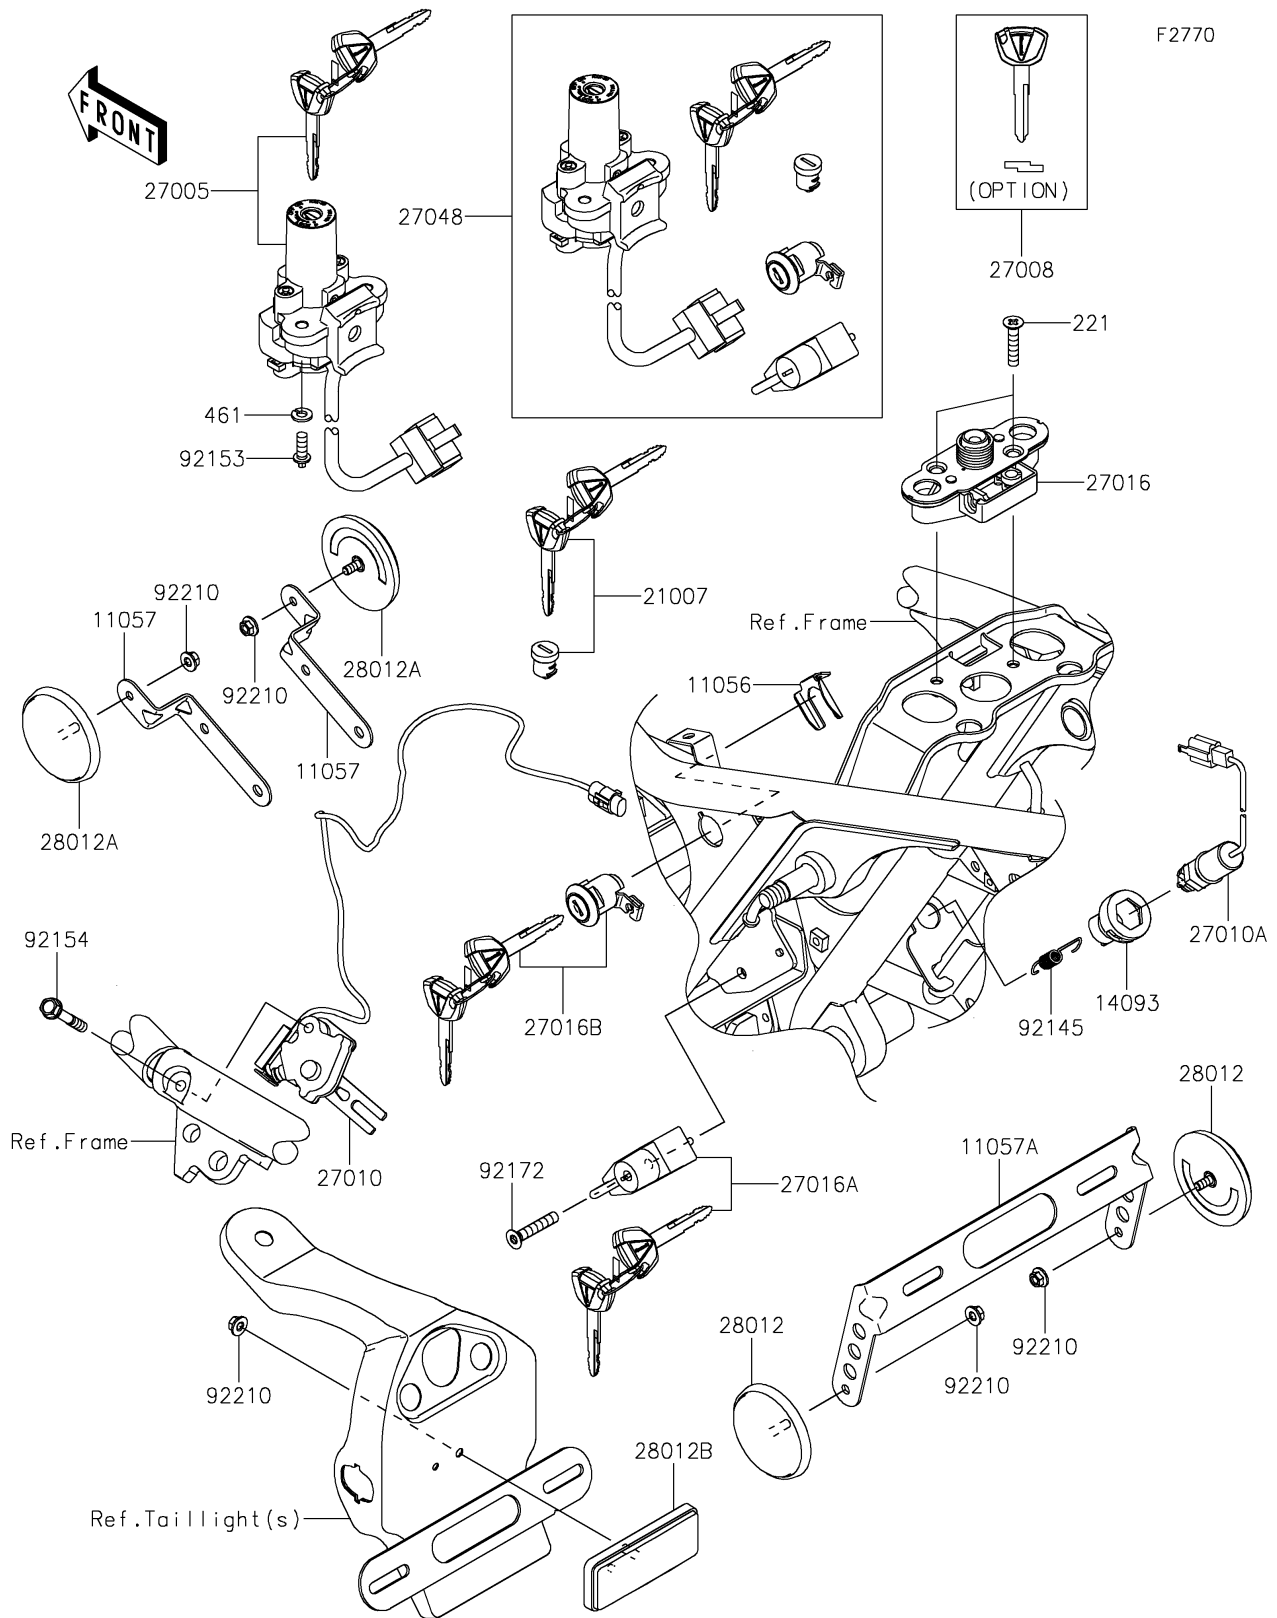

2026 W800 ABS

PARTS DIAGRAM

Ignition Switch/Locks/Reflectors

2026 W800 ABS

PARTS LIST

Ignition Switch/Locks/Reflectors

ITEM NAME

PART NUMBER

QUANTITY
