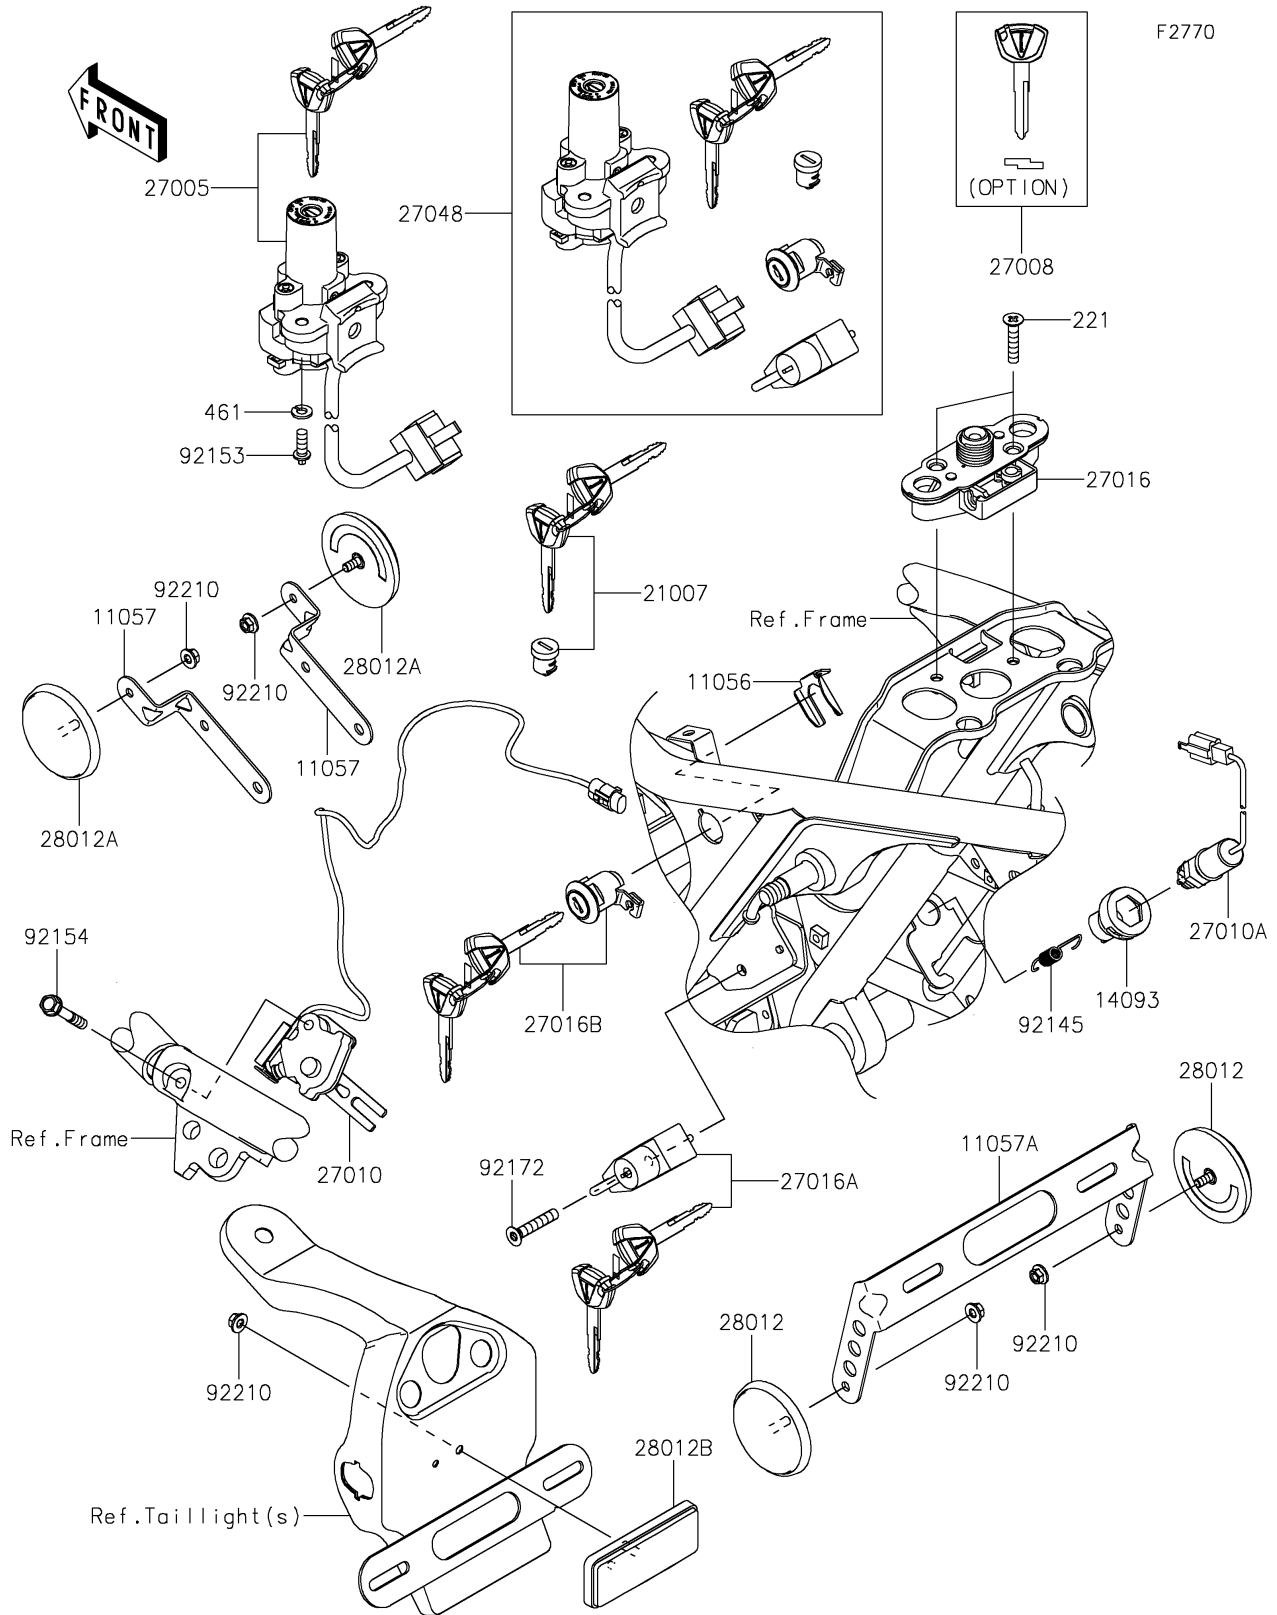

# 2024 W800 ABS

## PARTS DIAGRAM

## PARTS LIST

Ignition Switch/Locks/Reflectors

**ITEM NAME**

**PART NUMBER**

**QUANTITY**

---