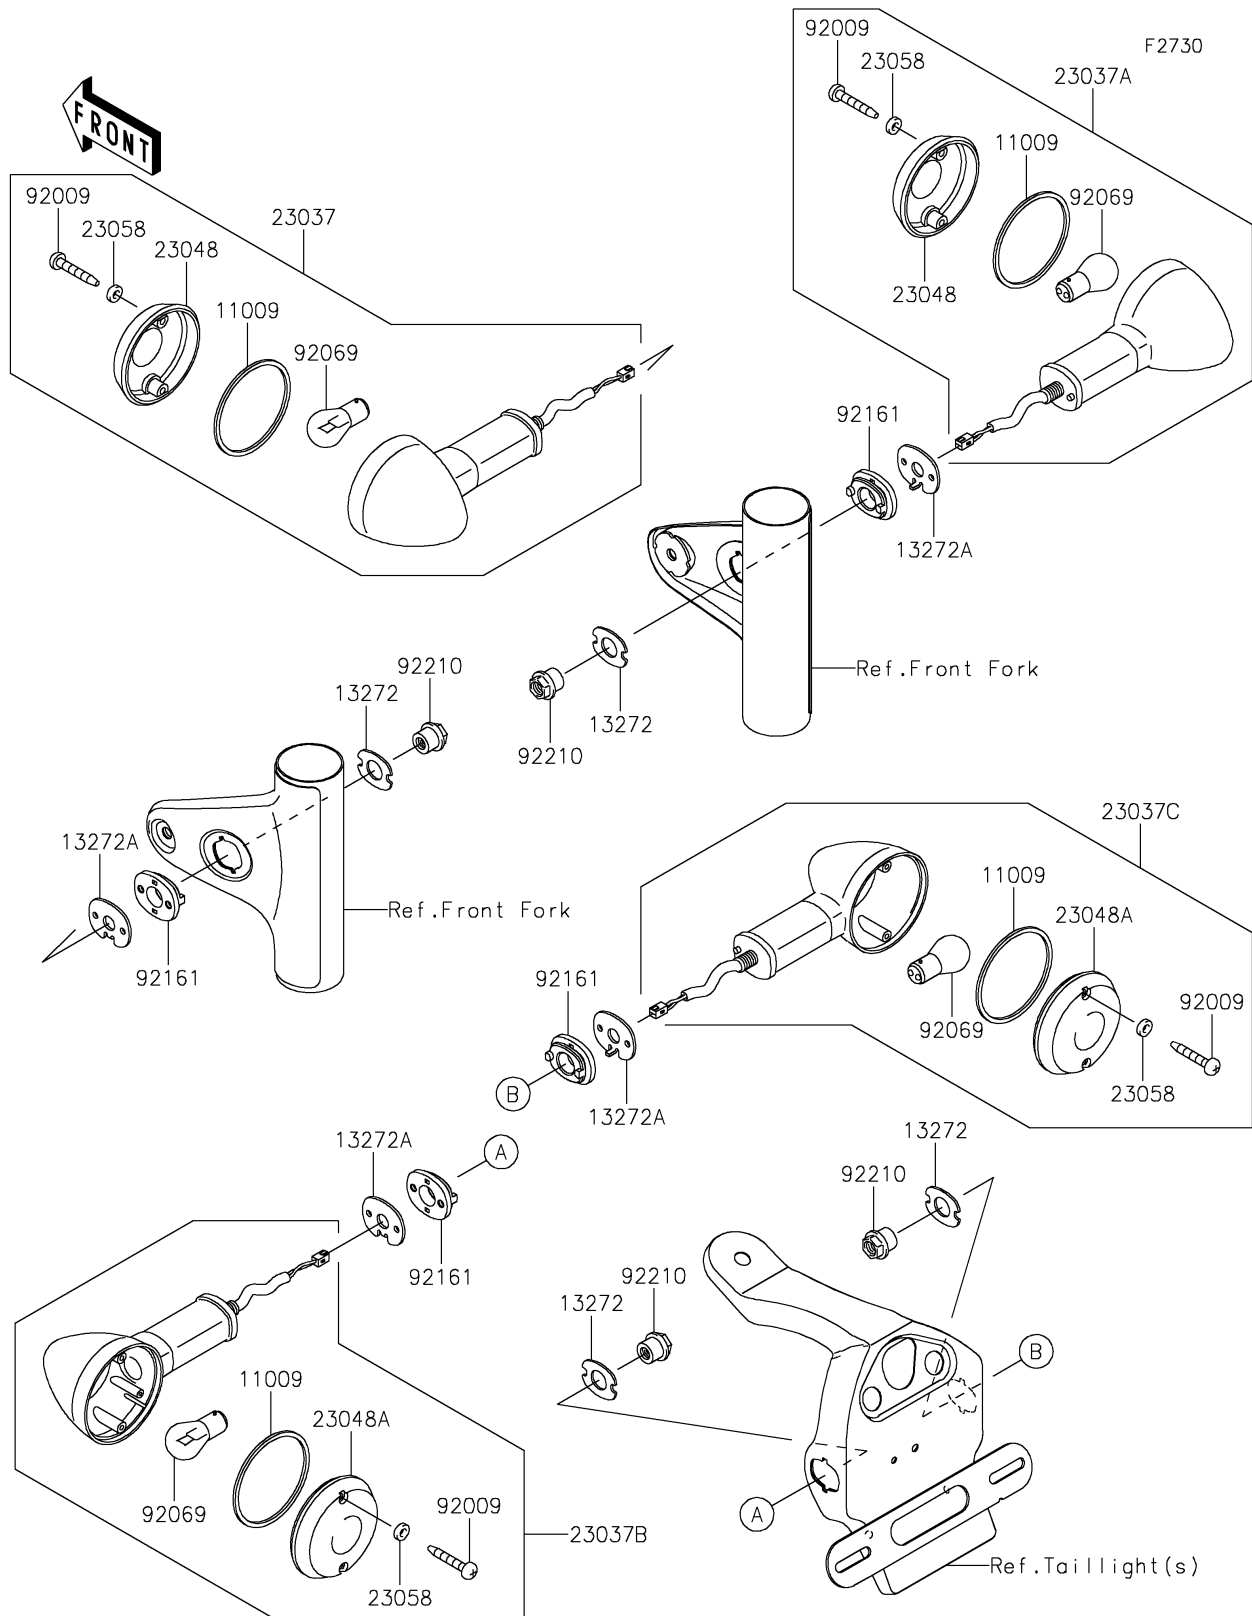

2026 W800 ABS

PARTS DIAGRAM

Turn Signals

2026 W800 ABS

PARTS LIST

Turn Signals

ITEM NAME

PART NUMBER

QUANTITY
