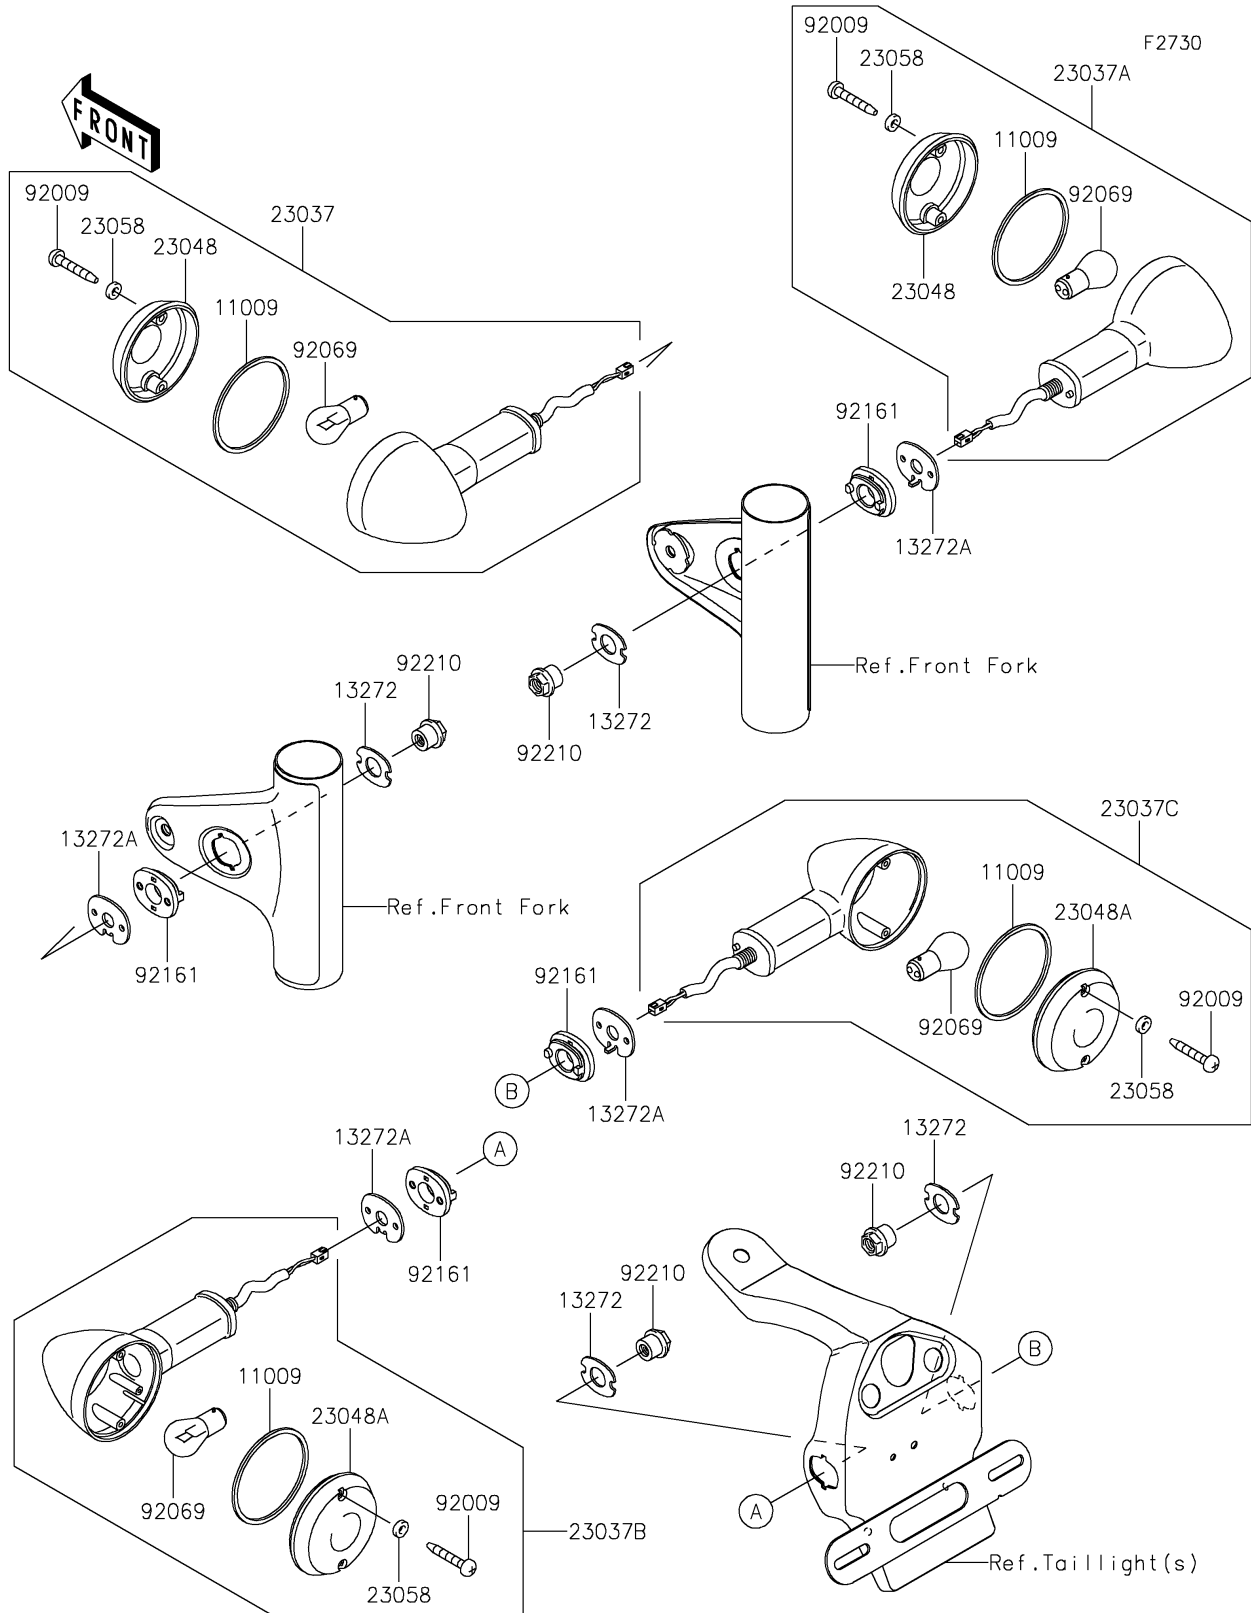

2024 W800 ABS

PARTS DIAGRAM

Turn Signals

2024 W800 ABS

PARTS LIST

Turn Signals

ITEM NAME	PART NUMBER	QUANTITY
-----------	-------------	----------
