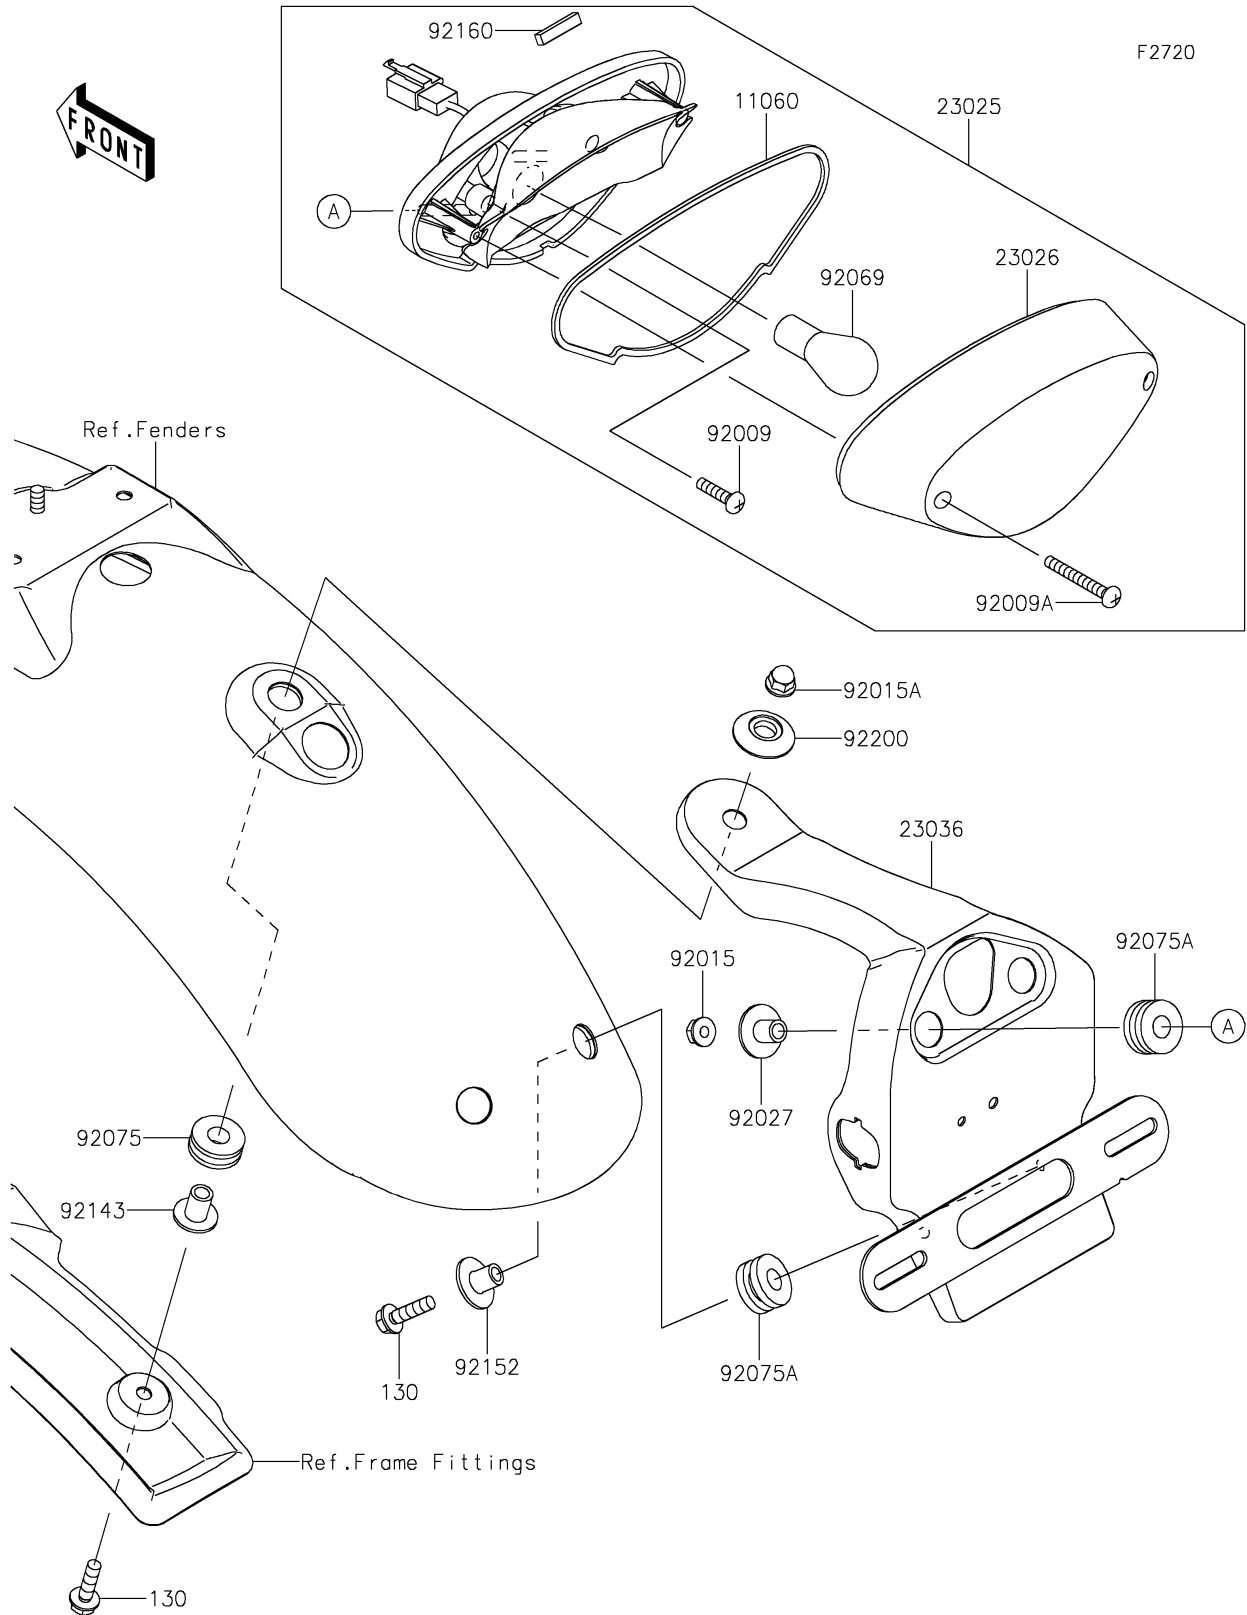

2026 W800 ABS

PARTS DIAGRAM

Taillight(s)

2026 W800 ABS

PARTS LIST

Taillight(s)

Kawasaki

Let the Good Times Roll®

ITEM NAME

PART NUMBER

QUANTITY
