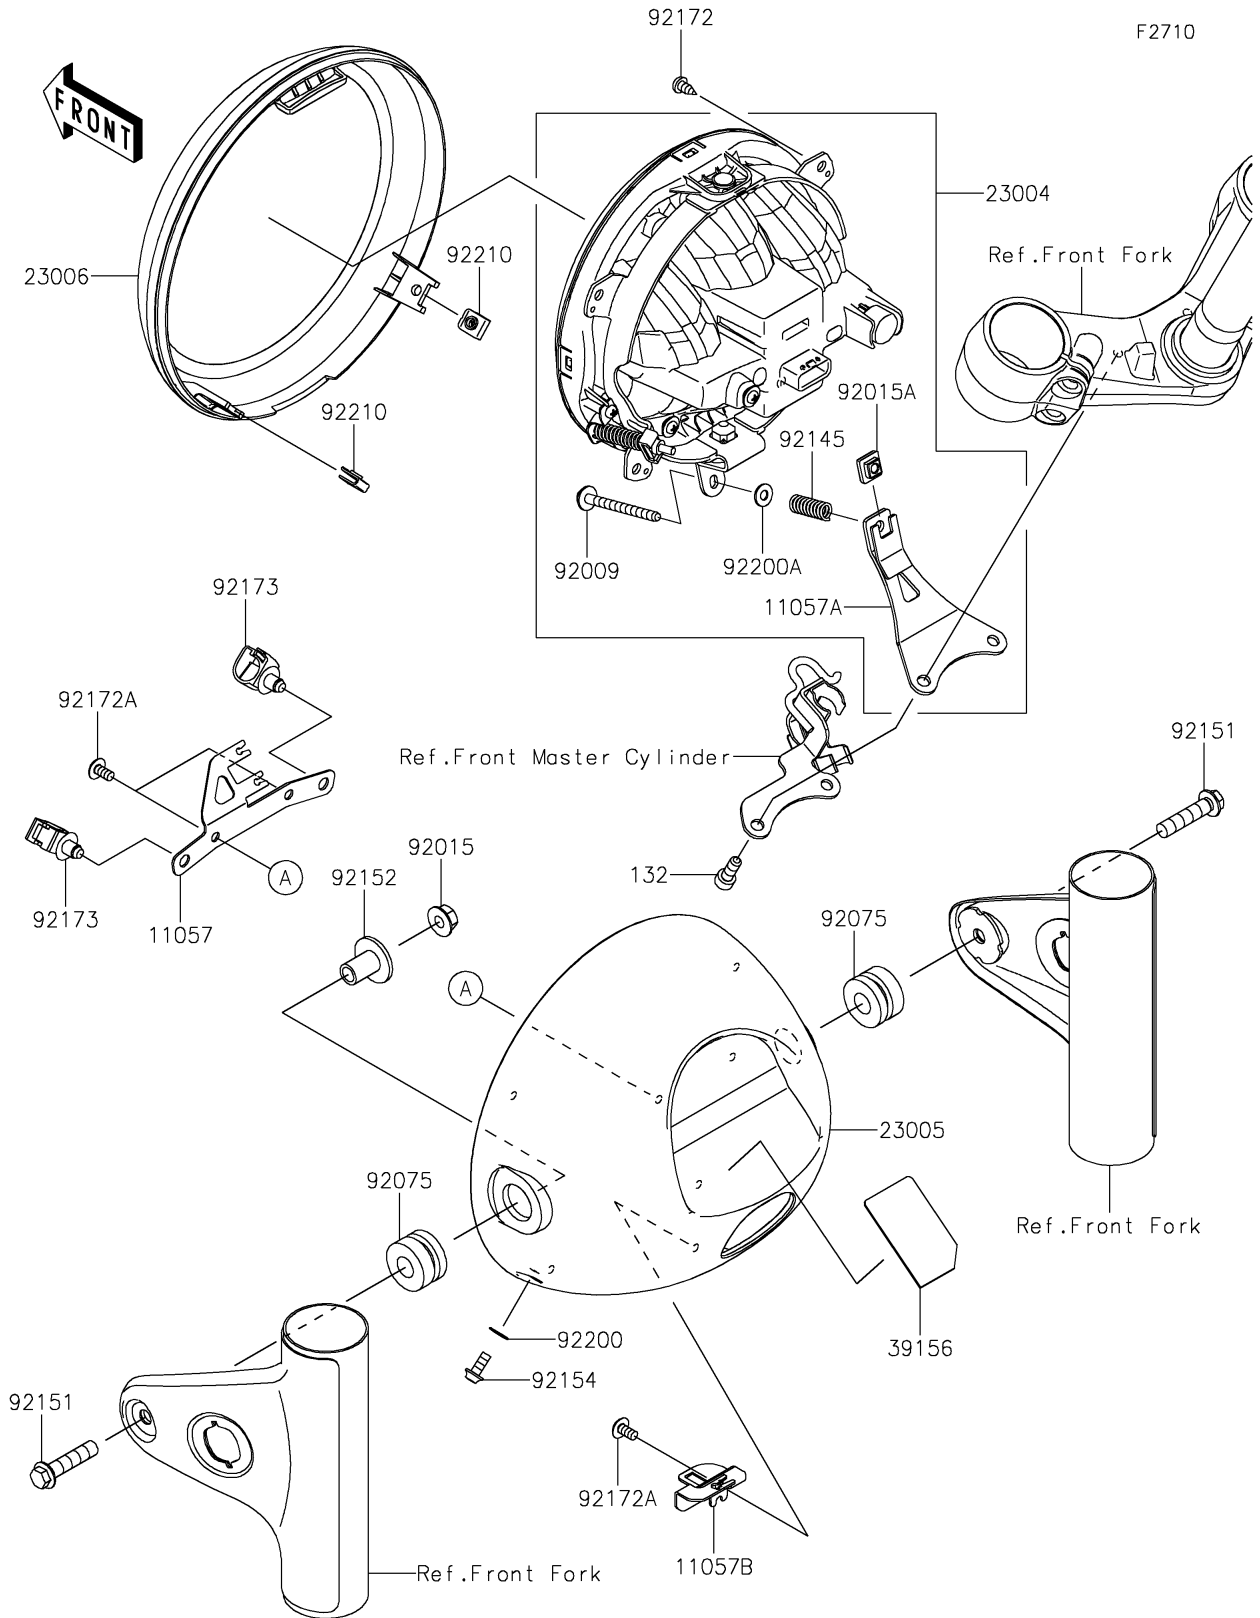

2024 W800 ABS

PARTS DIAGRAM

Headlight(s)