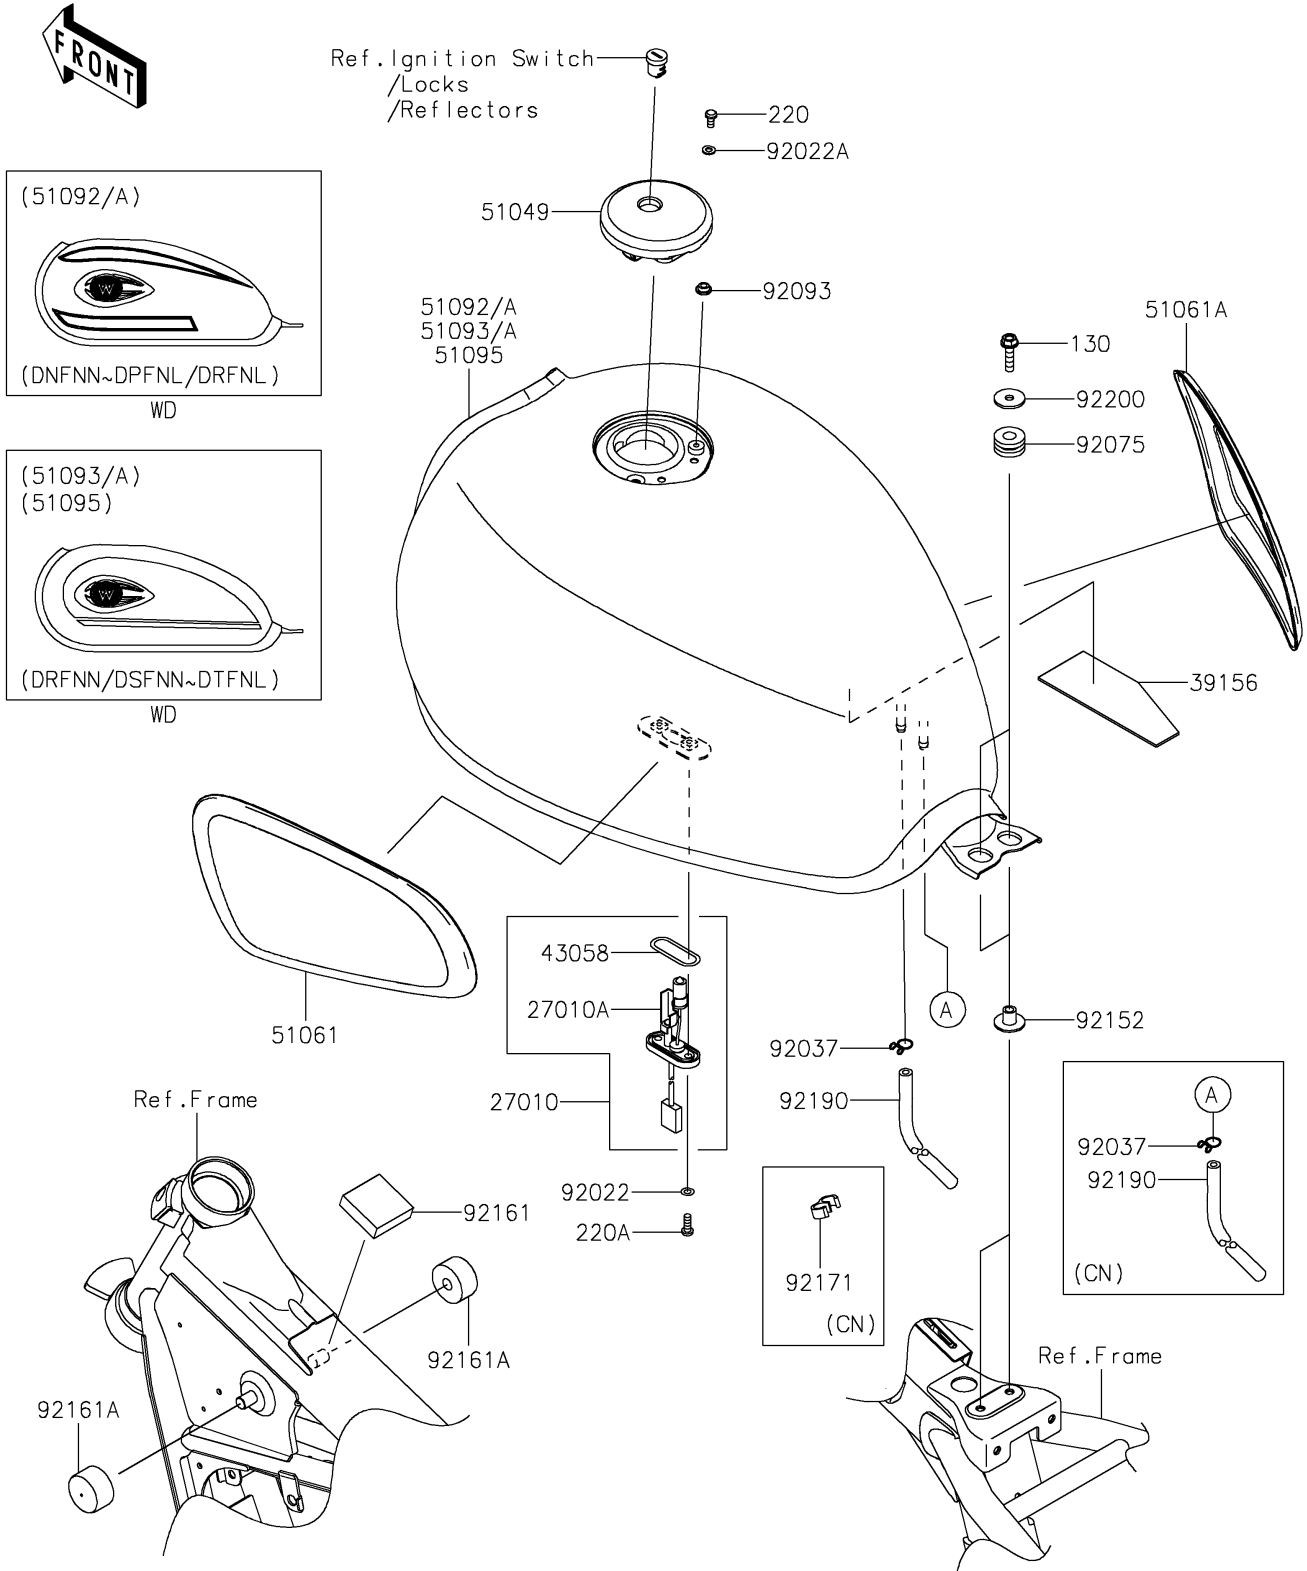

2024 W800 ABS

PARTS DIAGRAM

Fuel Tank

F2410

2024 W800 ABS

PARTS LIST

Fuel Tank

ITEM NAME

PART NUMBER

QUANTITY
