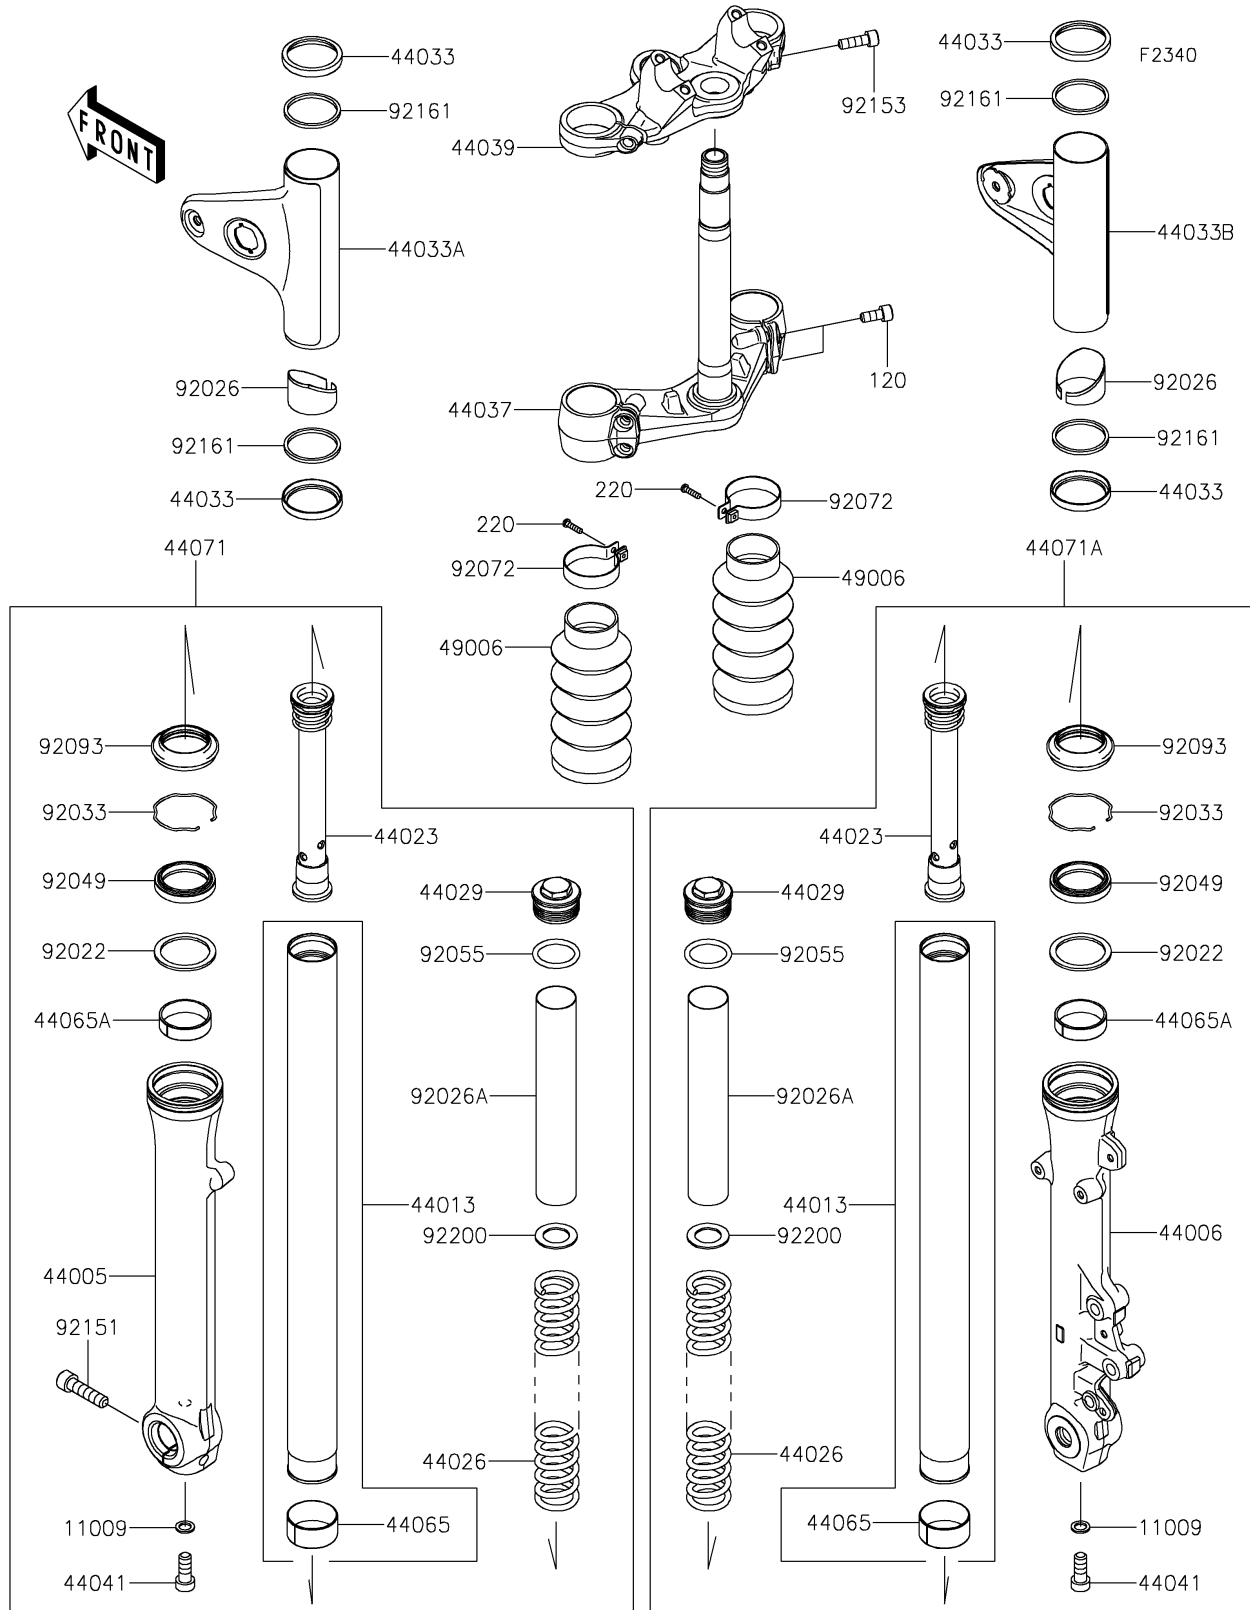

2026 W800 ABS

PARTS DIAGRAM

Front Fork

2026 W800 ABS

PARTS LIST

Front Fork

ITEM NAME

PART NUMBER

QUANTITY
