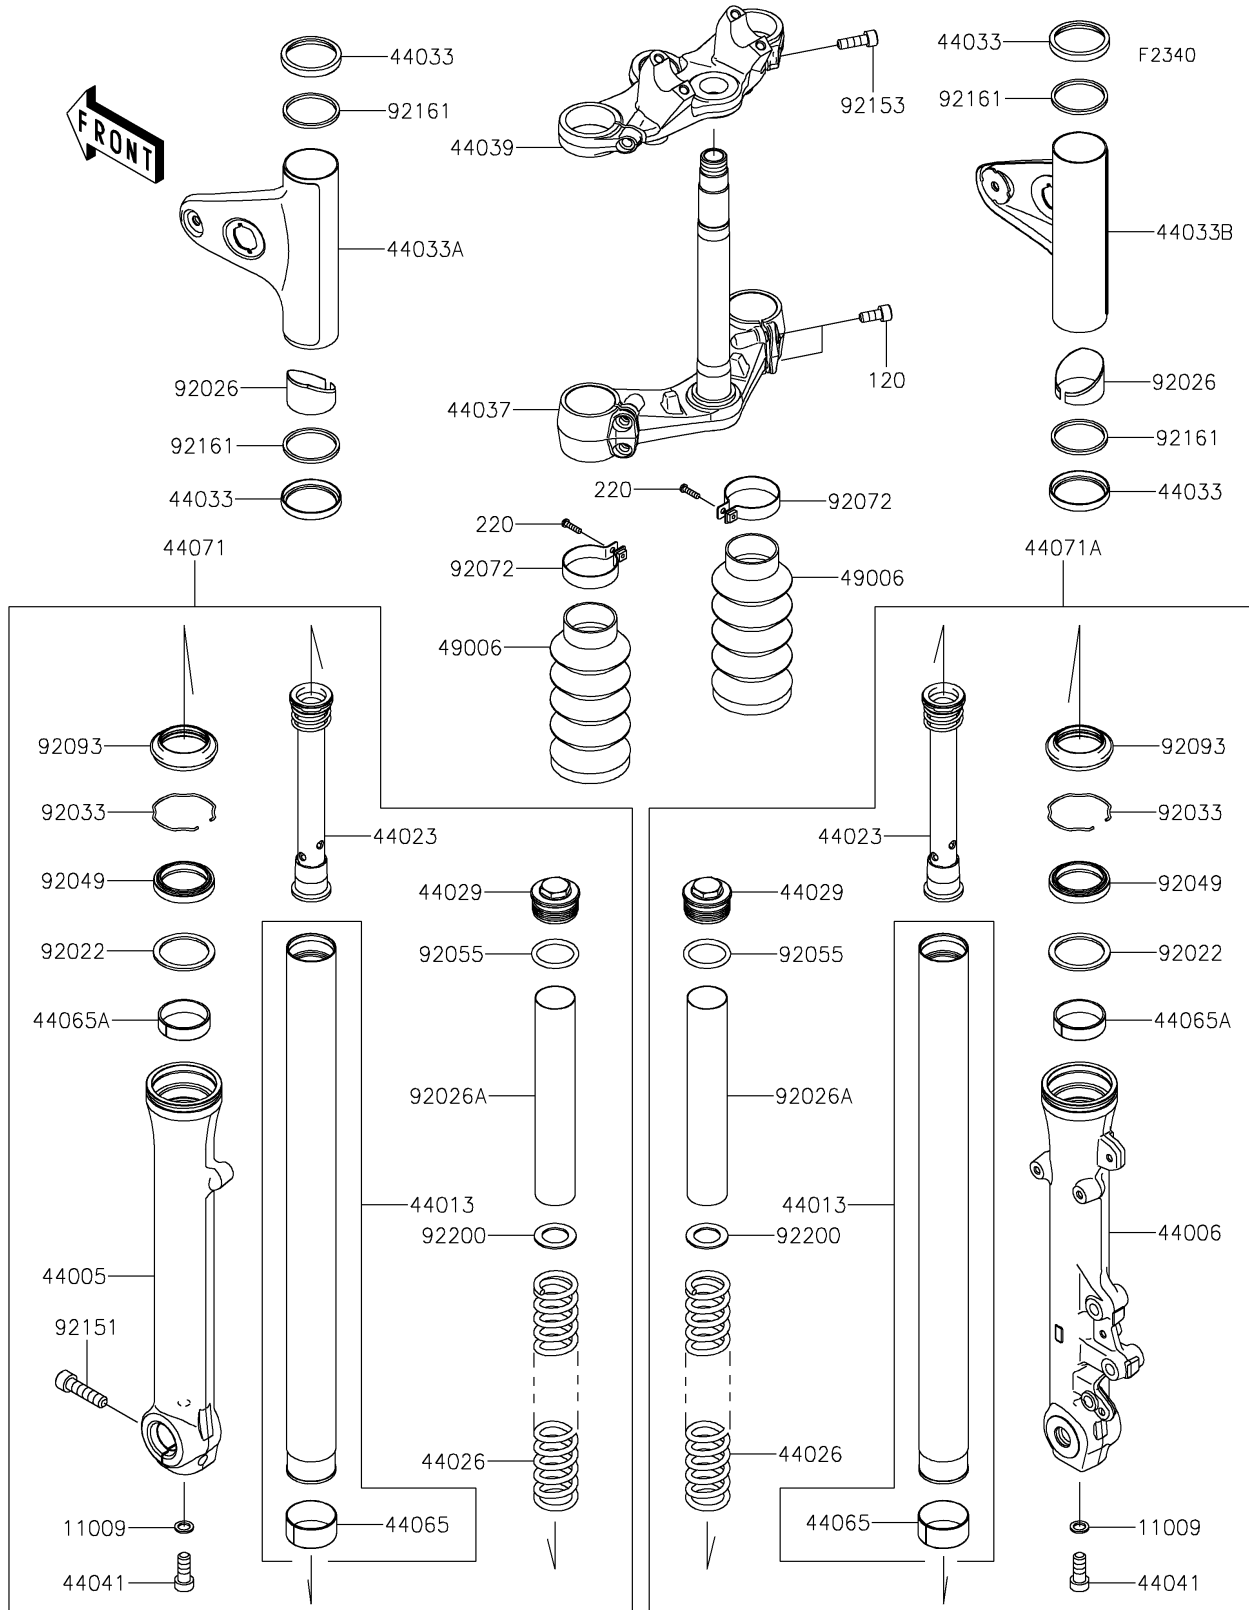

2024 W800 ABS

PARTS DIAGRAM

Front Fork

2024 W800 ABS

PARTS LIST

Front Fork

ITEM NAME

PART NUMBER

QUANTITY
