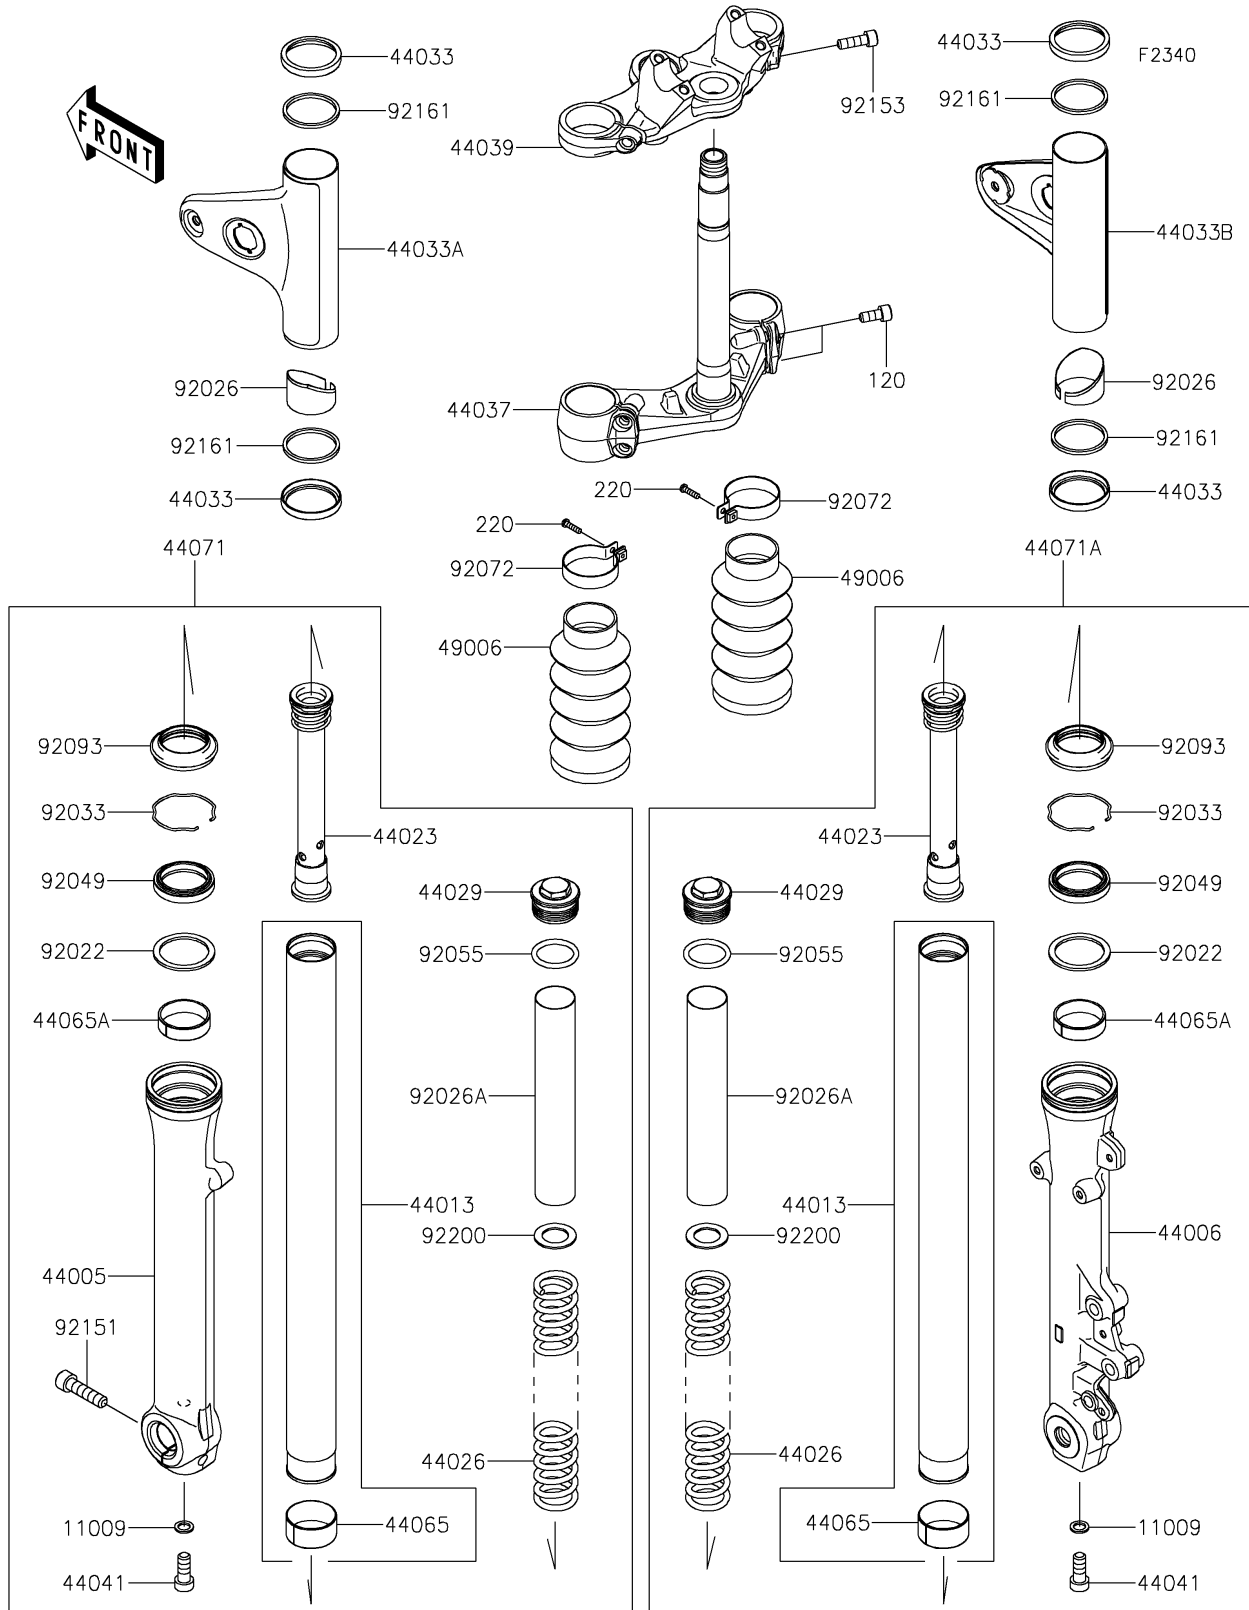

2022 W800

PARTS DIAGRAM

Front Fork