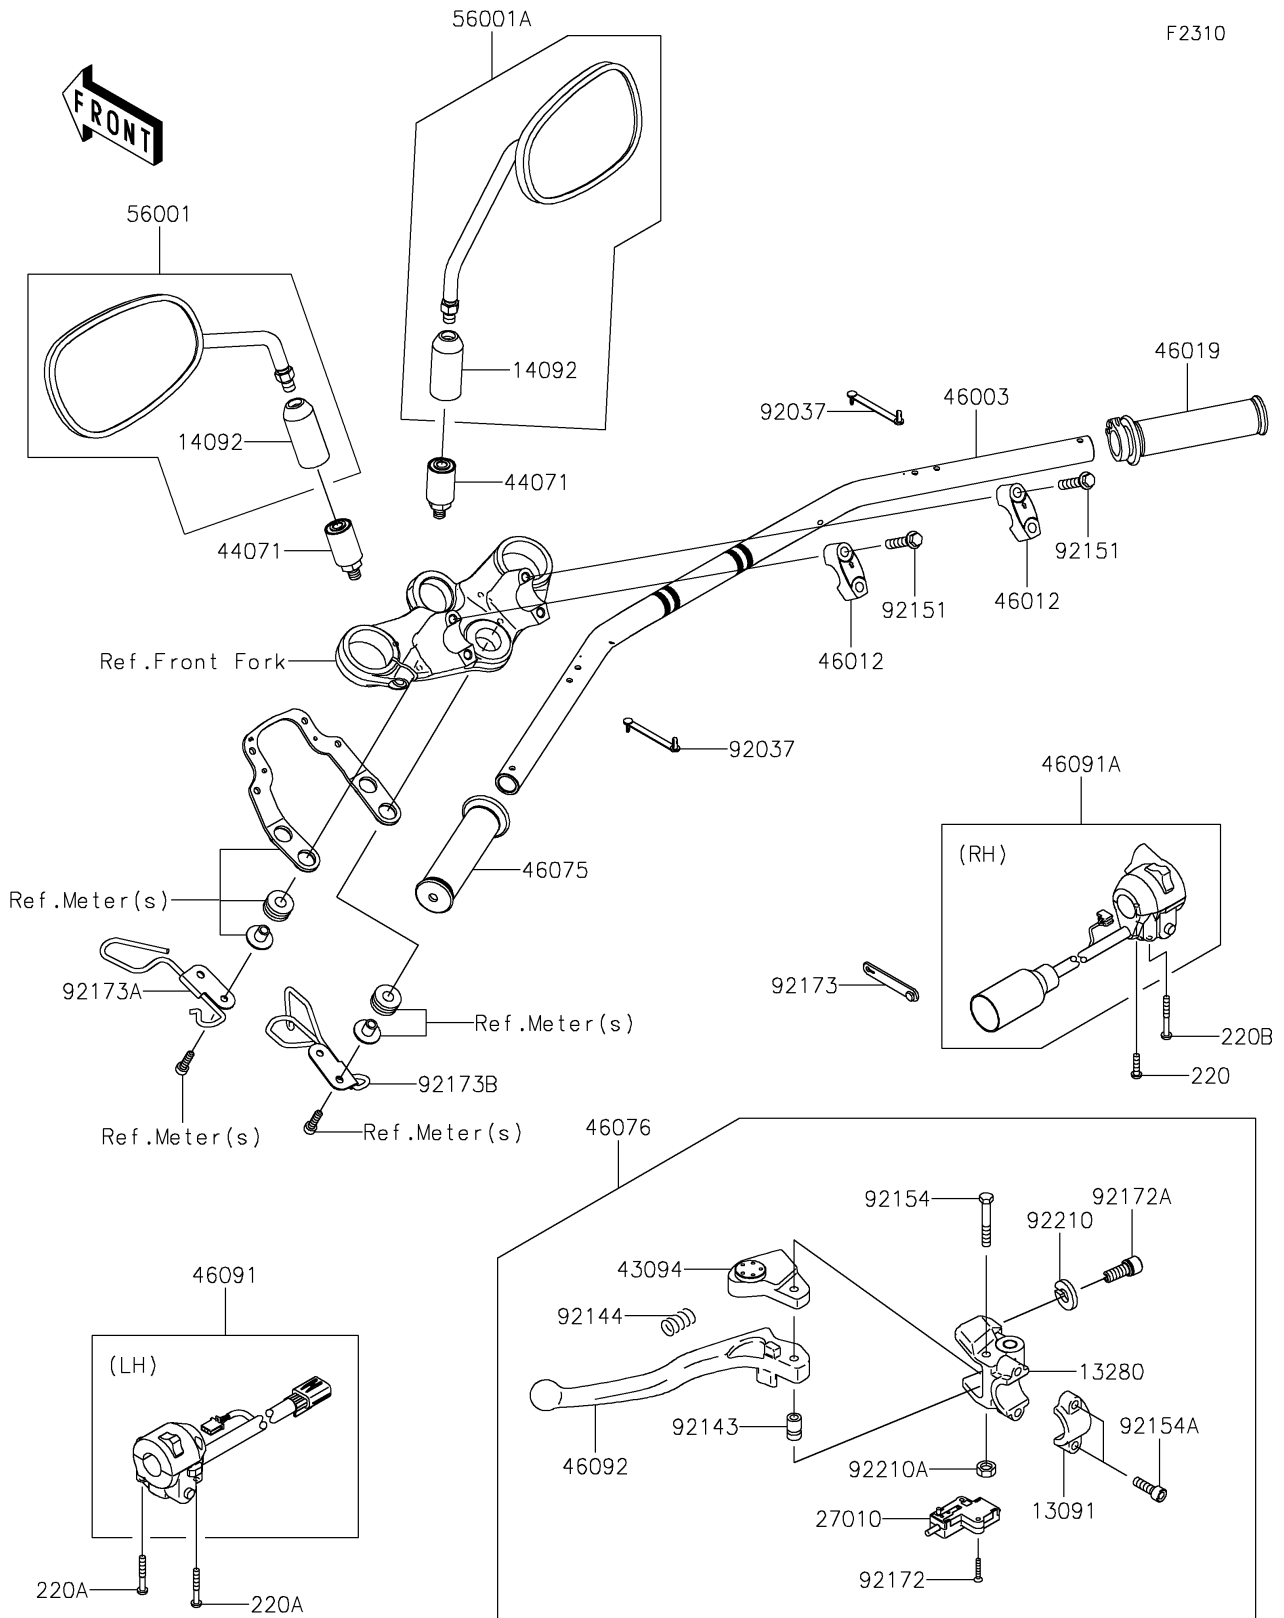

2022 W800

PARTS DIAGRAM

Handlebar