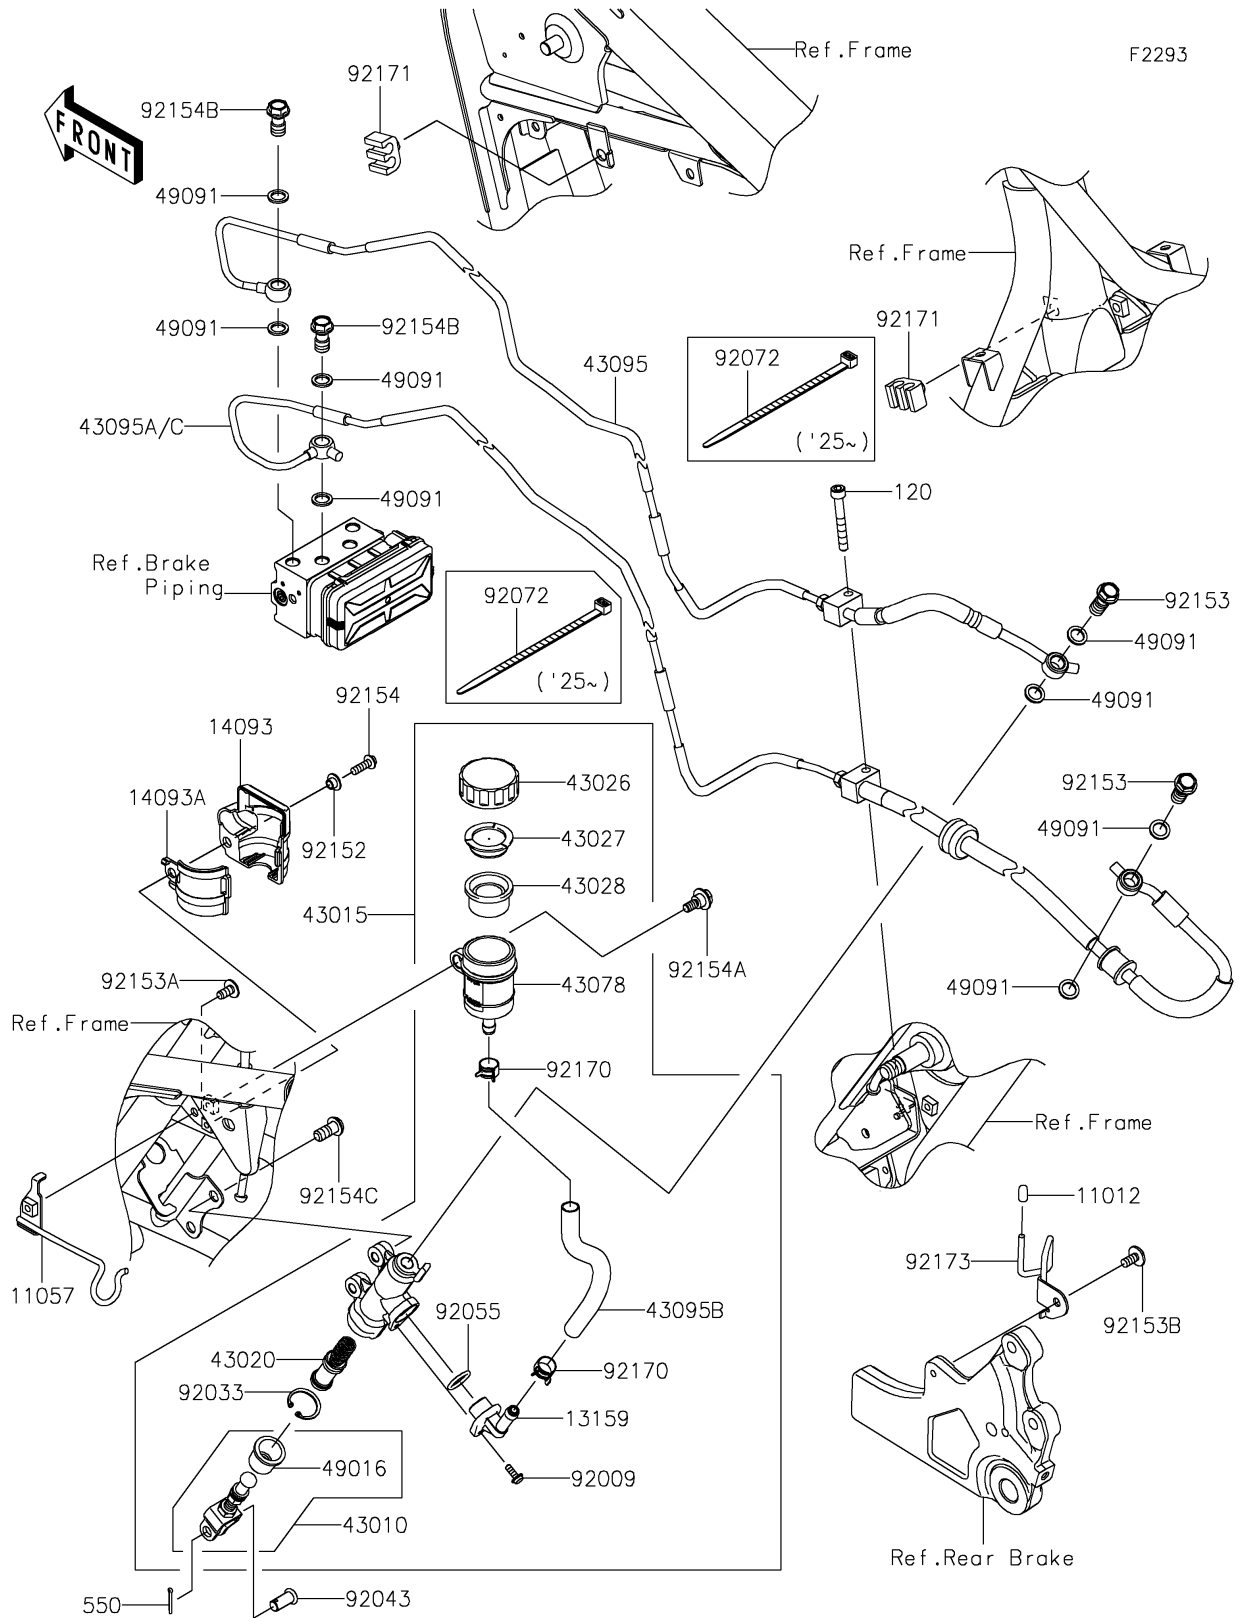

2024 W800 ABS

PARTS DIAGRAM

Rear Master Cylinder

2024 W800 ABS

PARTS LIST

Rear Master Cylinder

ITEM NAME

PART NUMBER

QUANTITY
