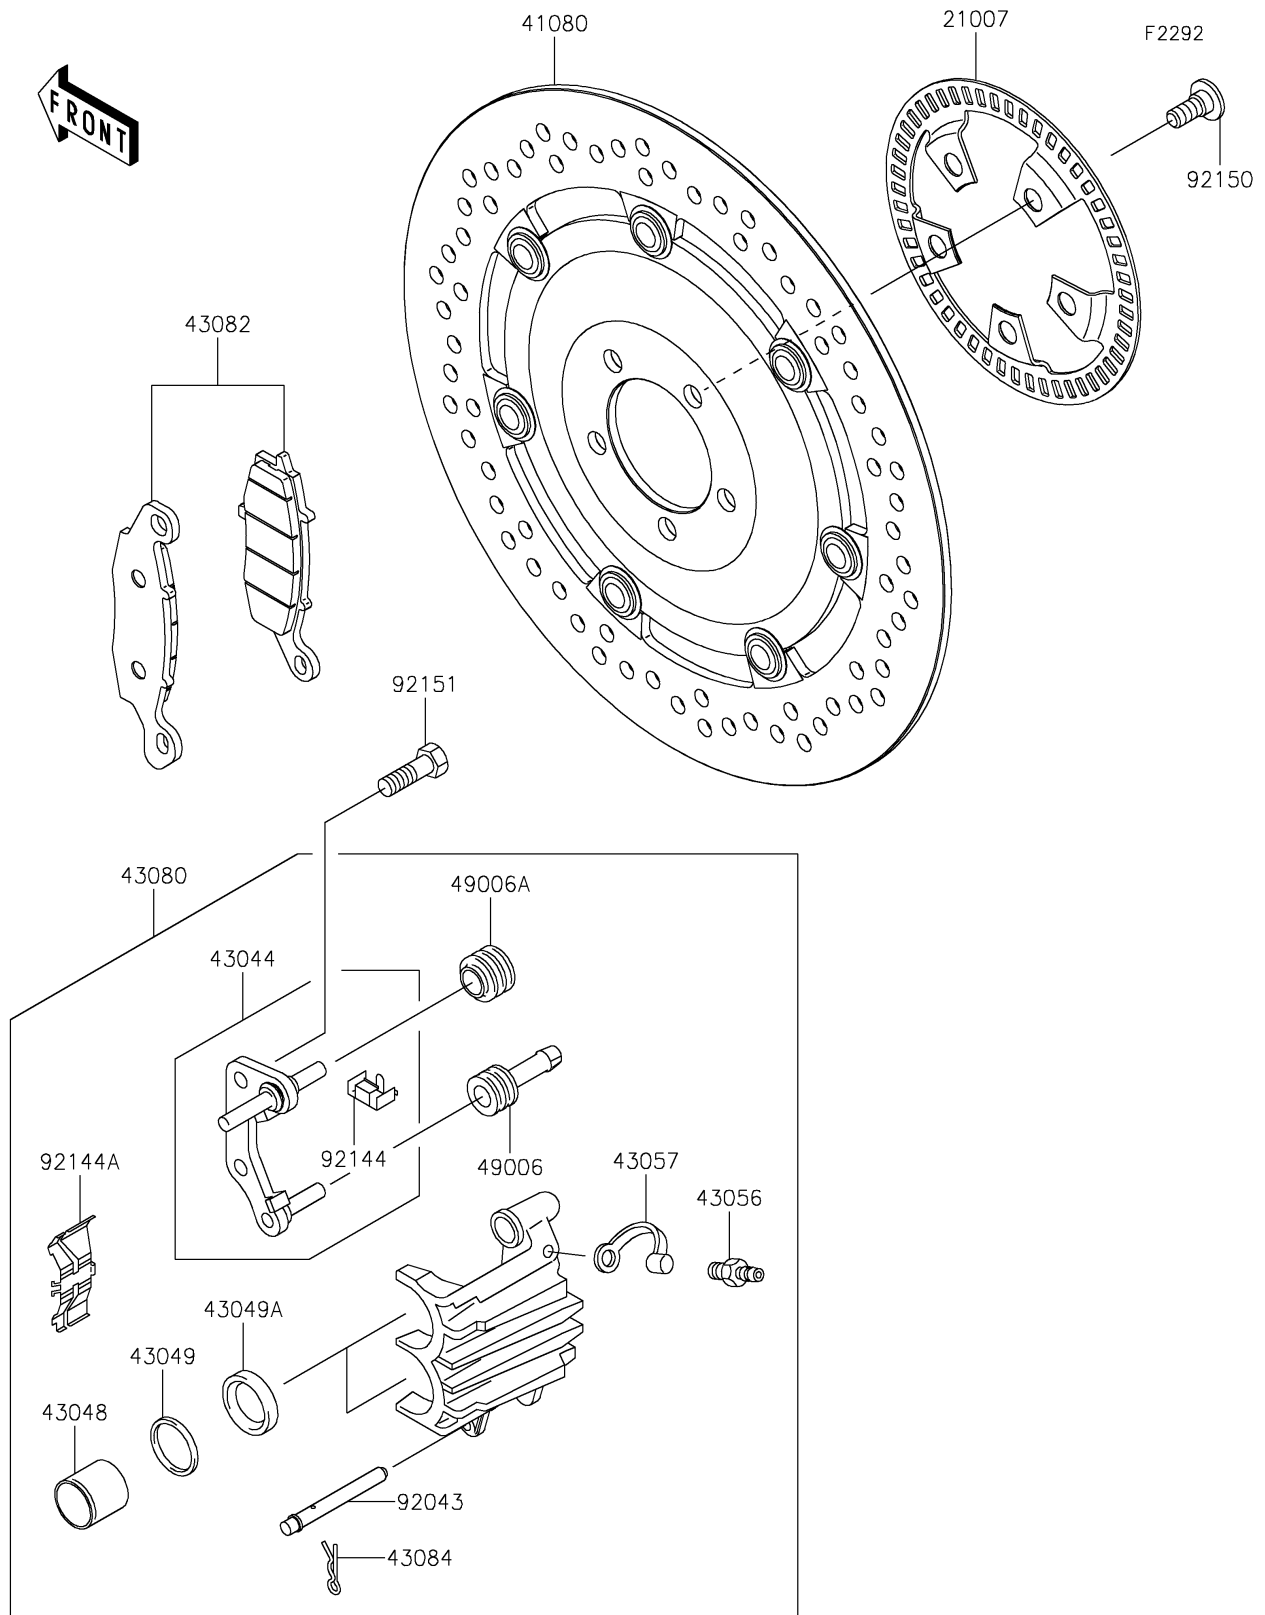

2022 W800

PARTS DIAGRAM

Front Brake

2022 W800

PARTS LIST

Front Brake

Kawasaki

Let the Good Times Roll®

ITEM NAME

PART NUMBER

QUANTITY
