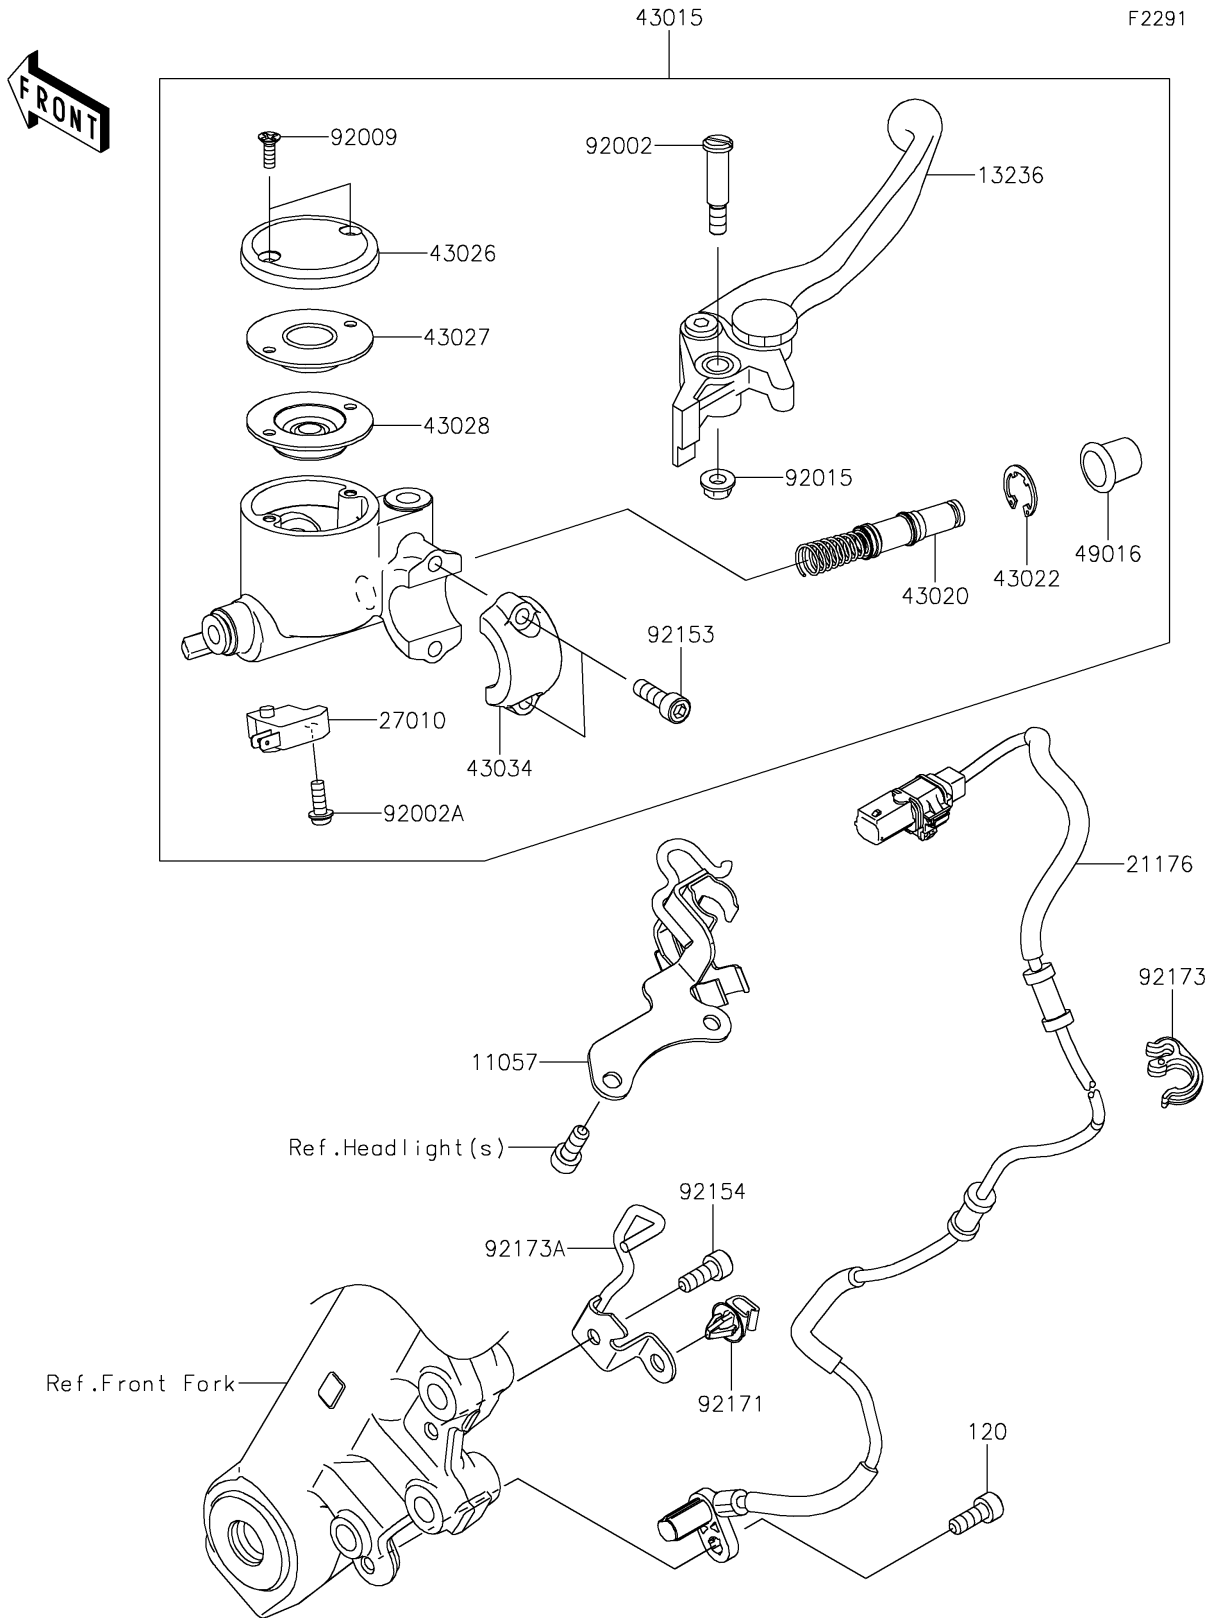

2025 W800

PARTS DIAGRAM

Front Master Cylinder

2025 W800

PARTS LIST

Front Master Cylinder

ITEM NAME	PART NUMBER	QUANTITY
-----------	-------------	----------
