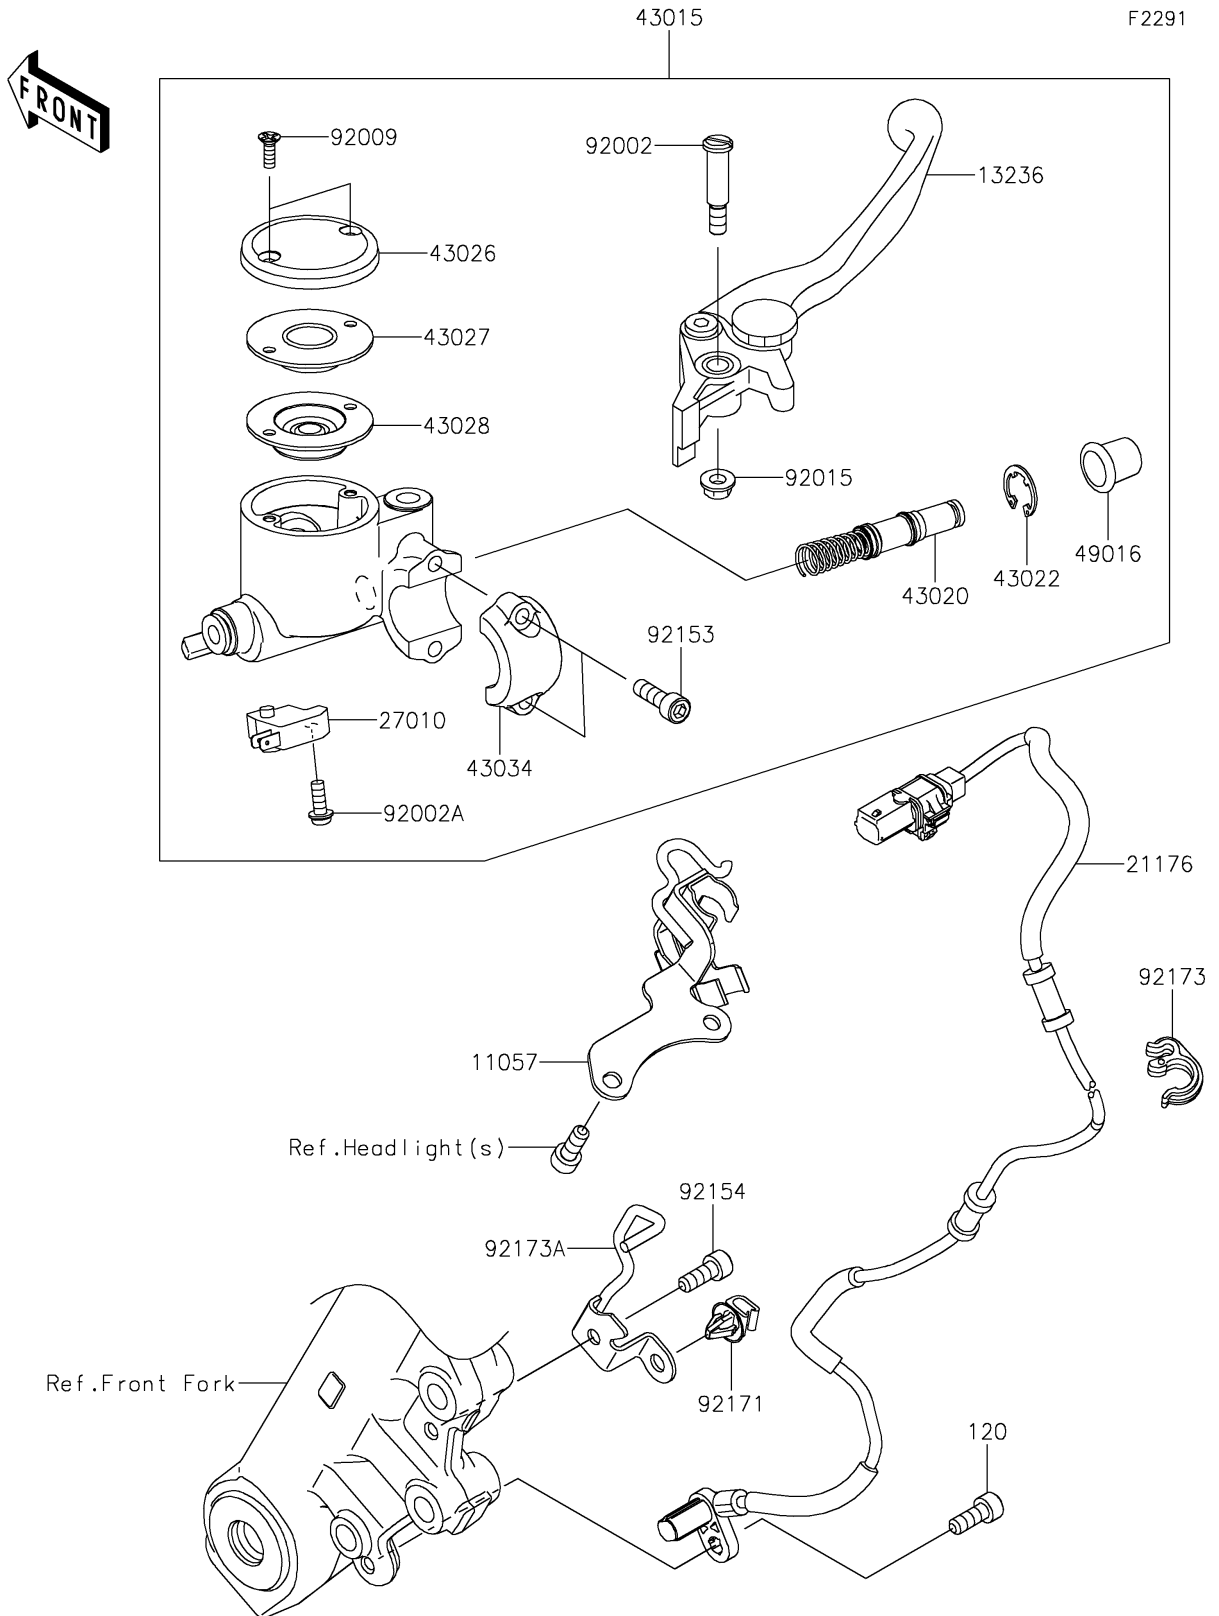

2022 W800

PARTS DIAGRAM

Front Master Cylinder

2022 W800

PARTS LIST

Front Master Cylinder

ITEM NAME

PART NUMBER

QUANTITY
