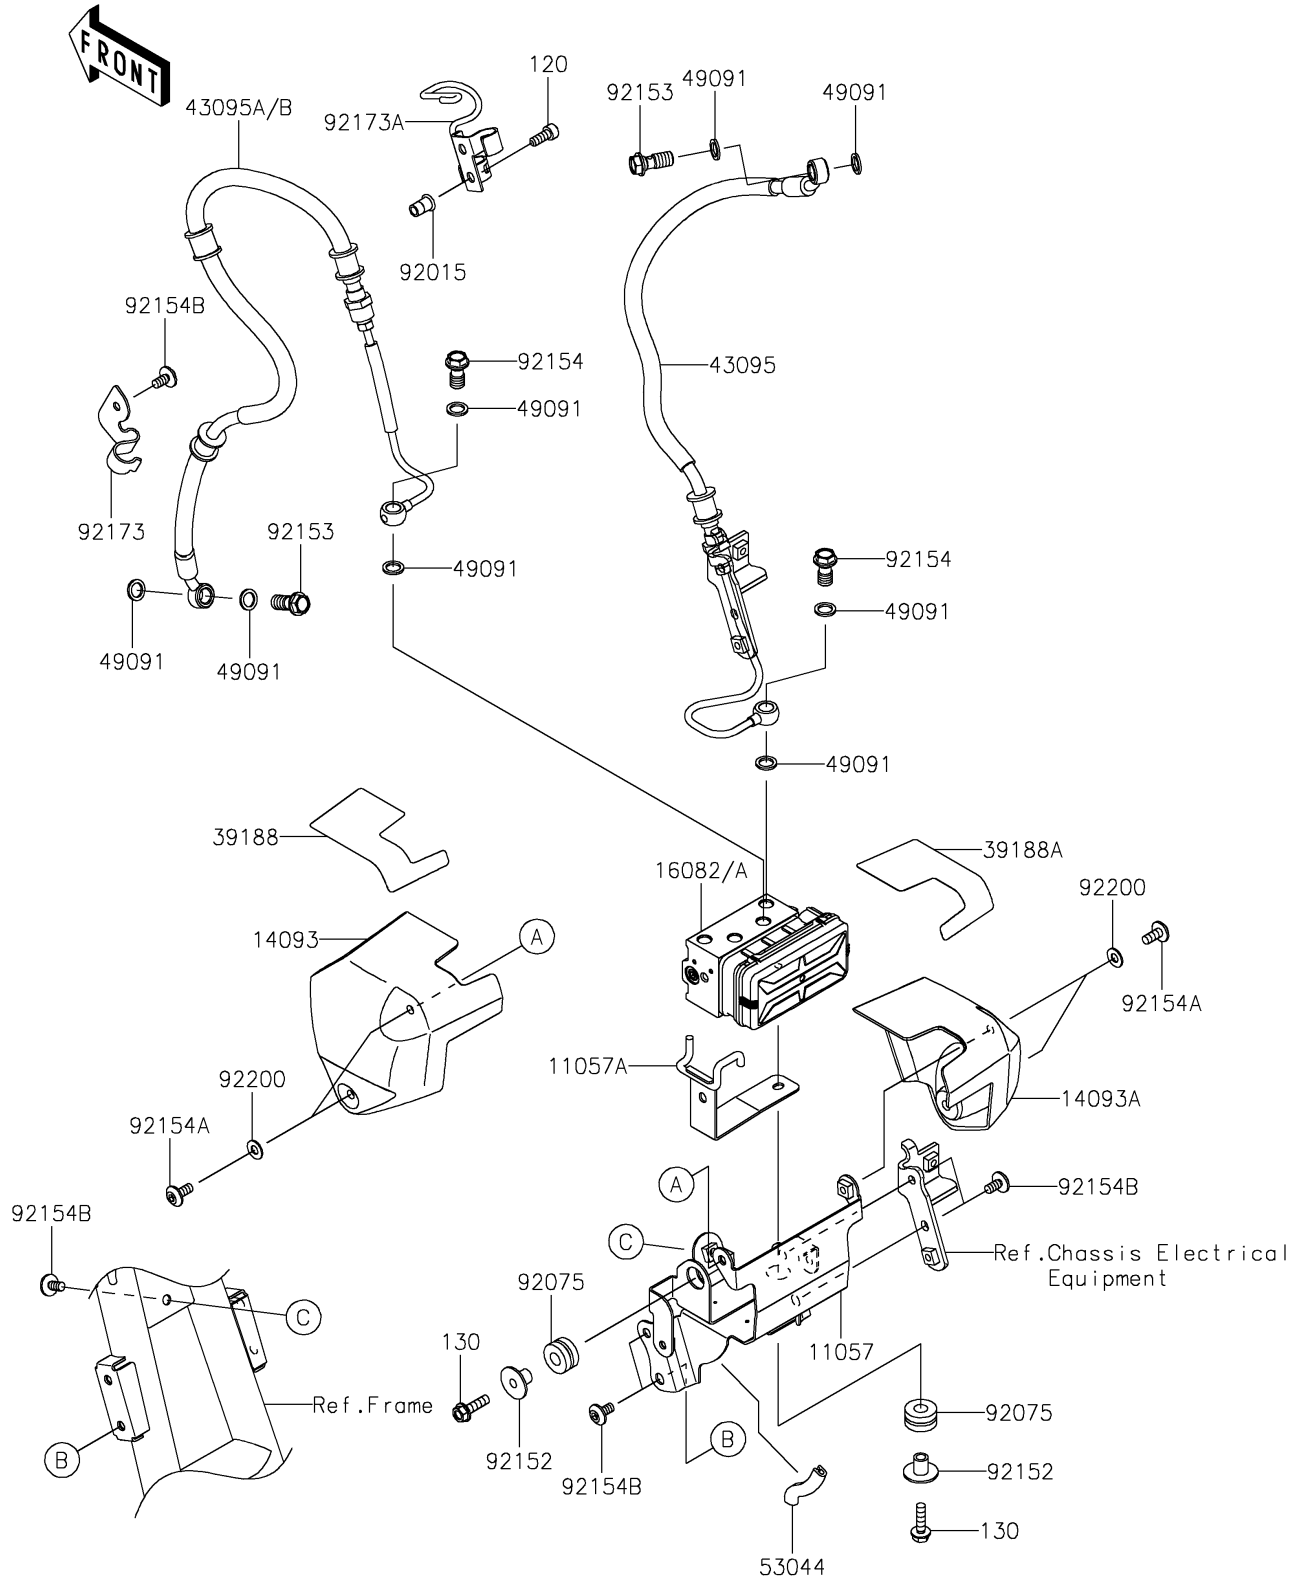

2025 W800

PARTS DIAGRAM

Brake Piping

F2262

2025 W800

PARTS LIST

Brake Piping

Kawasaki

Let the Good Times Roll®

ITEM NAME

PART NUMBER

QUANTITY
