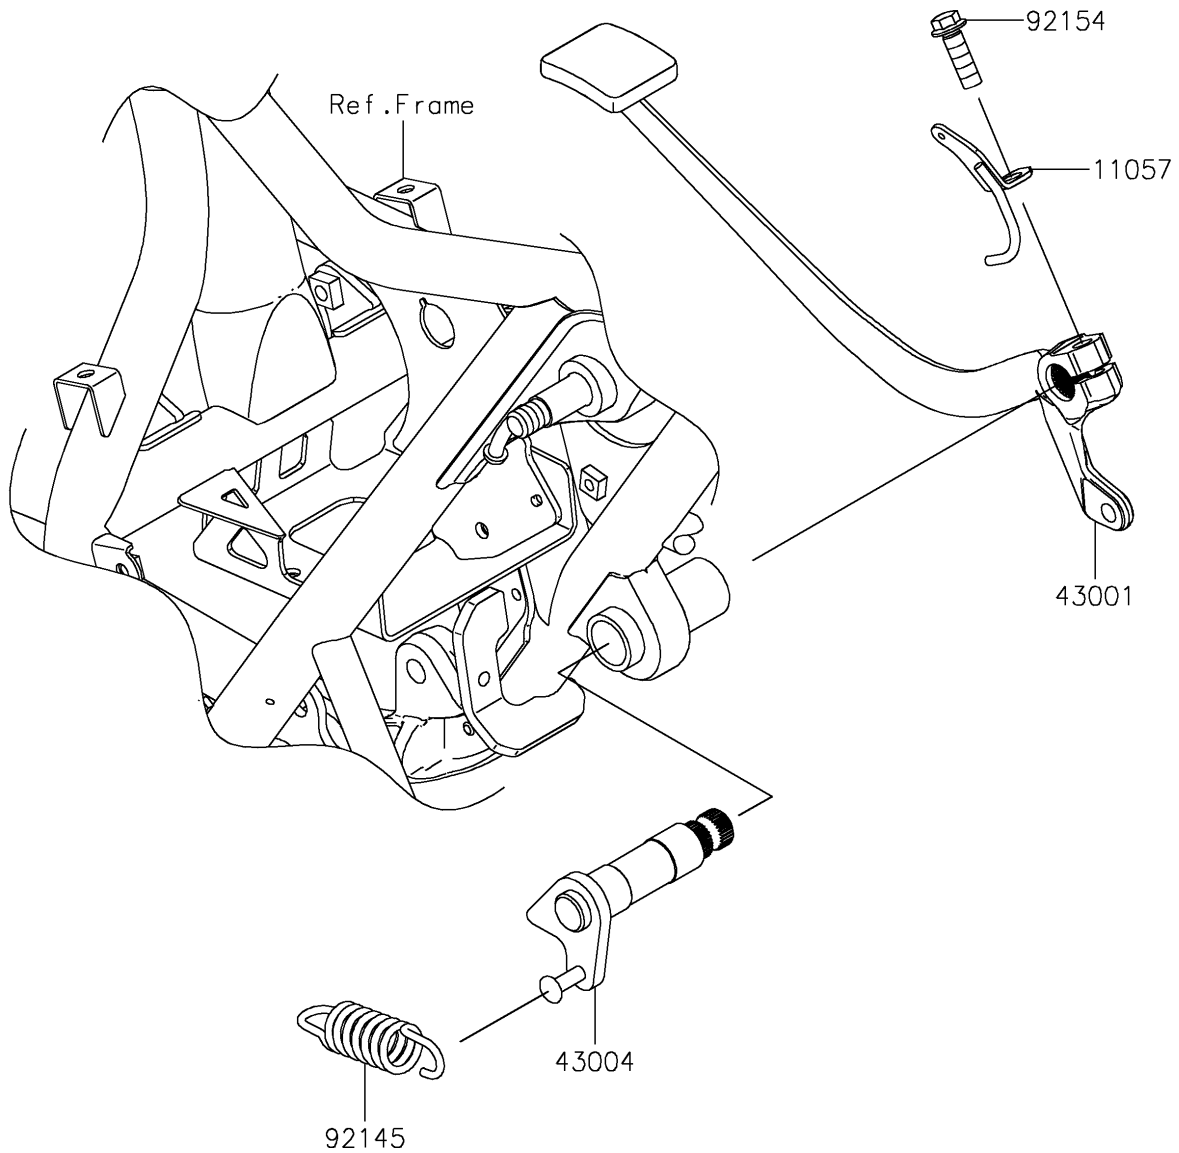

2026 W800 ABS

PARTS DIAGRAM

Brake Pedal/Torque Link

F2260

2026 W800 ABS

PARTS LIST

Brake Pedal/Torque Link

ITEM NAME

PART NUMBER

QUANTITY
