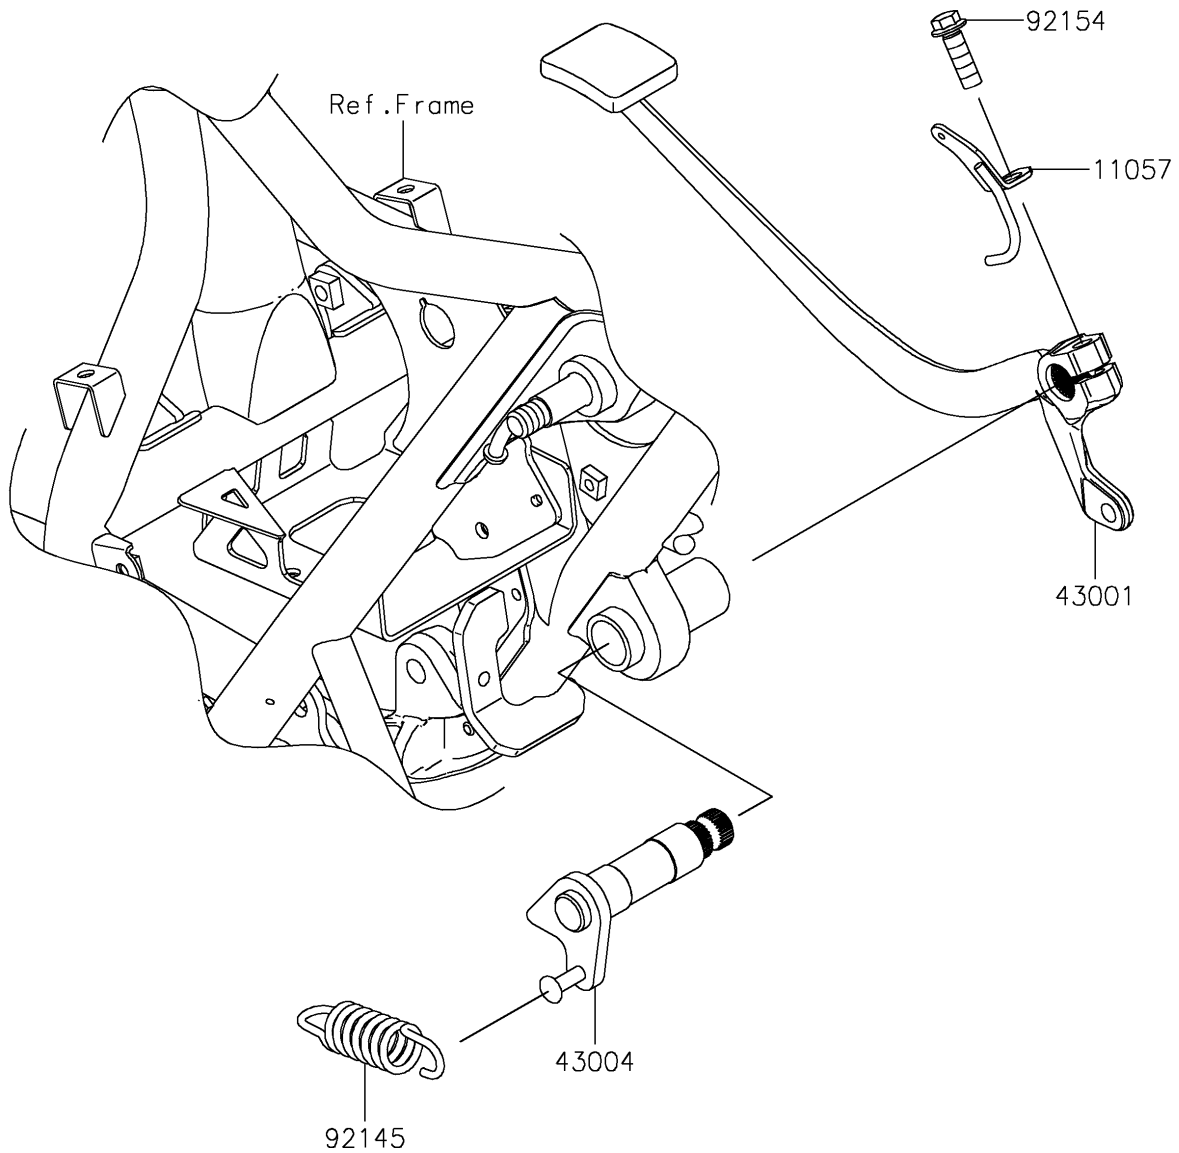

2024 W800 ABS

PARTS DIAGRAM

Brake Pedal/Torque Link

F2260

2024 W800 ABS

PARTS LIST

Brake Pedal/Torque Link

ITEM NAME

PART NUMBER

QUANTITY
