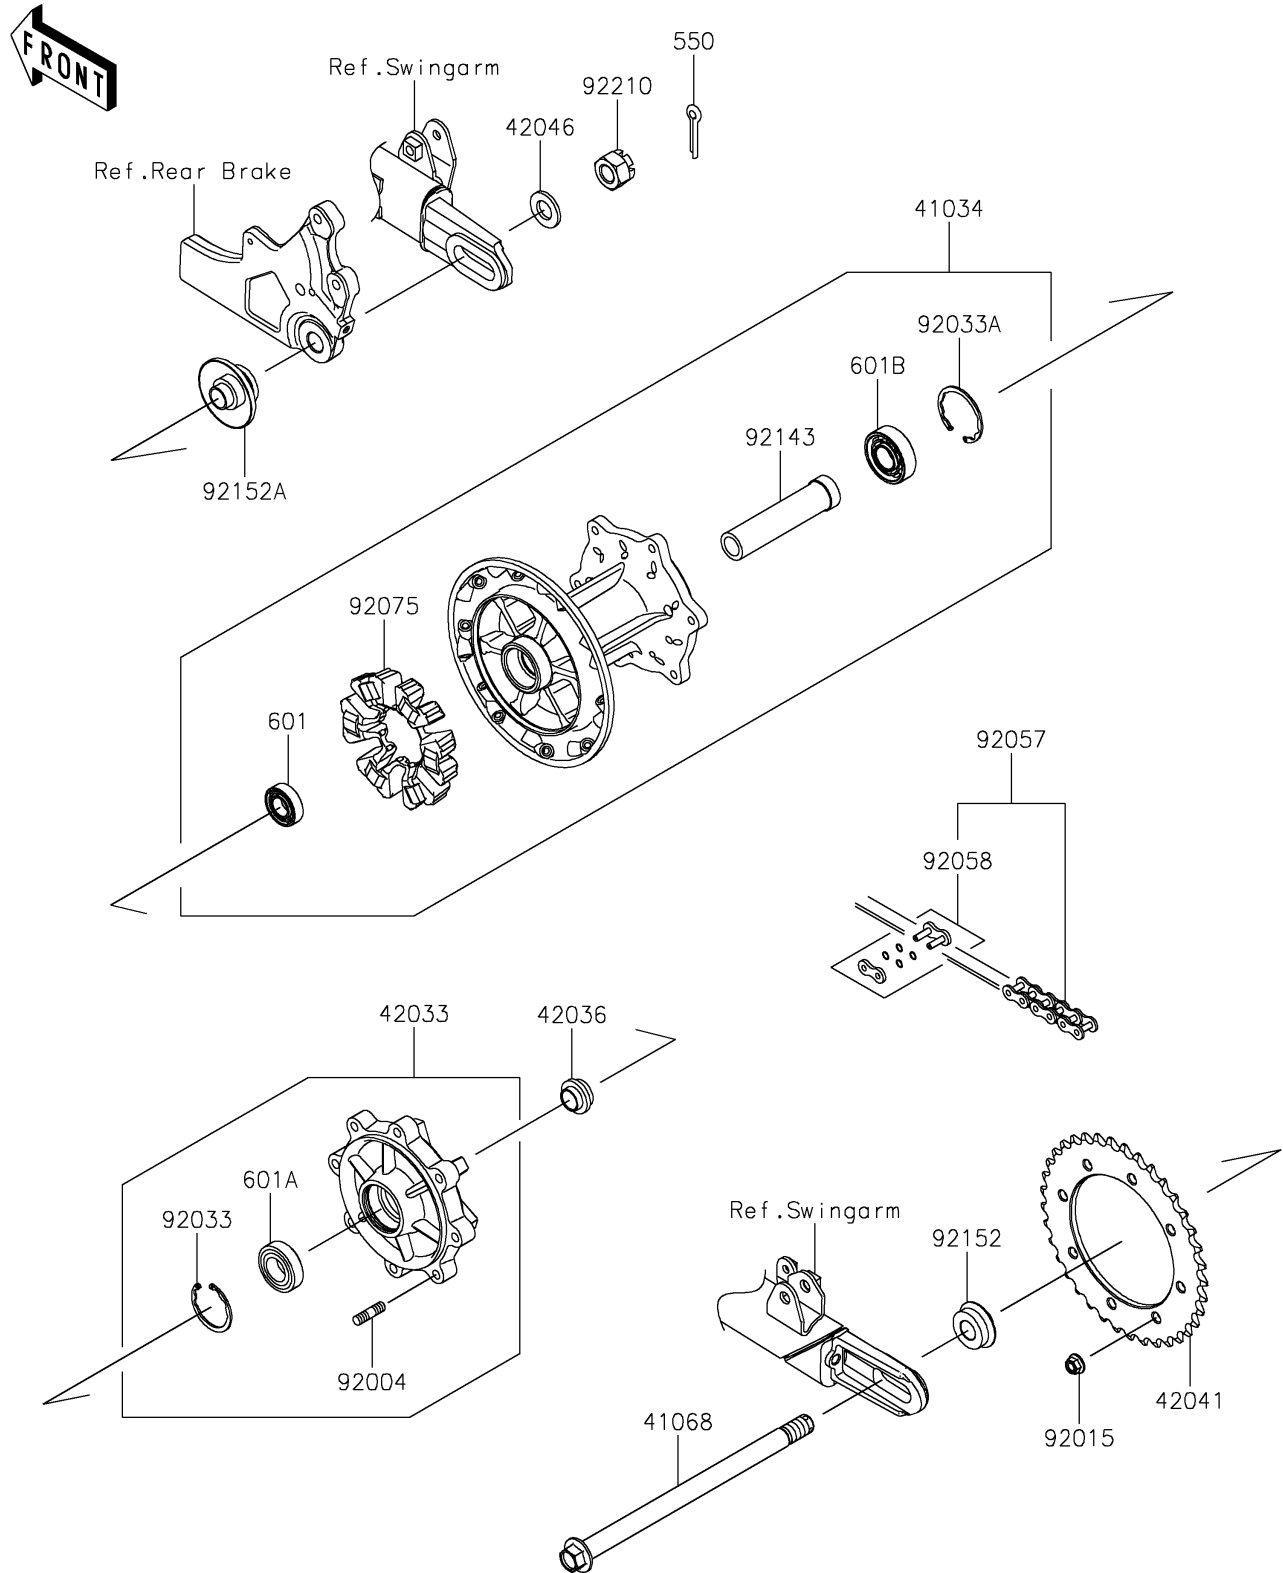

2026 W800 ABS

PARTS DIAGRAM

Rear Wheel/Chain

F2240

2026 W800 ABS

PARTS LIST

Rear Wheel/Chain

Kawasaki

Let the Good Times Roll®

ITEM NAME

PART NUMBER

QUANTITY
