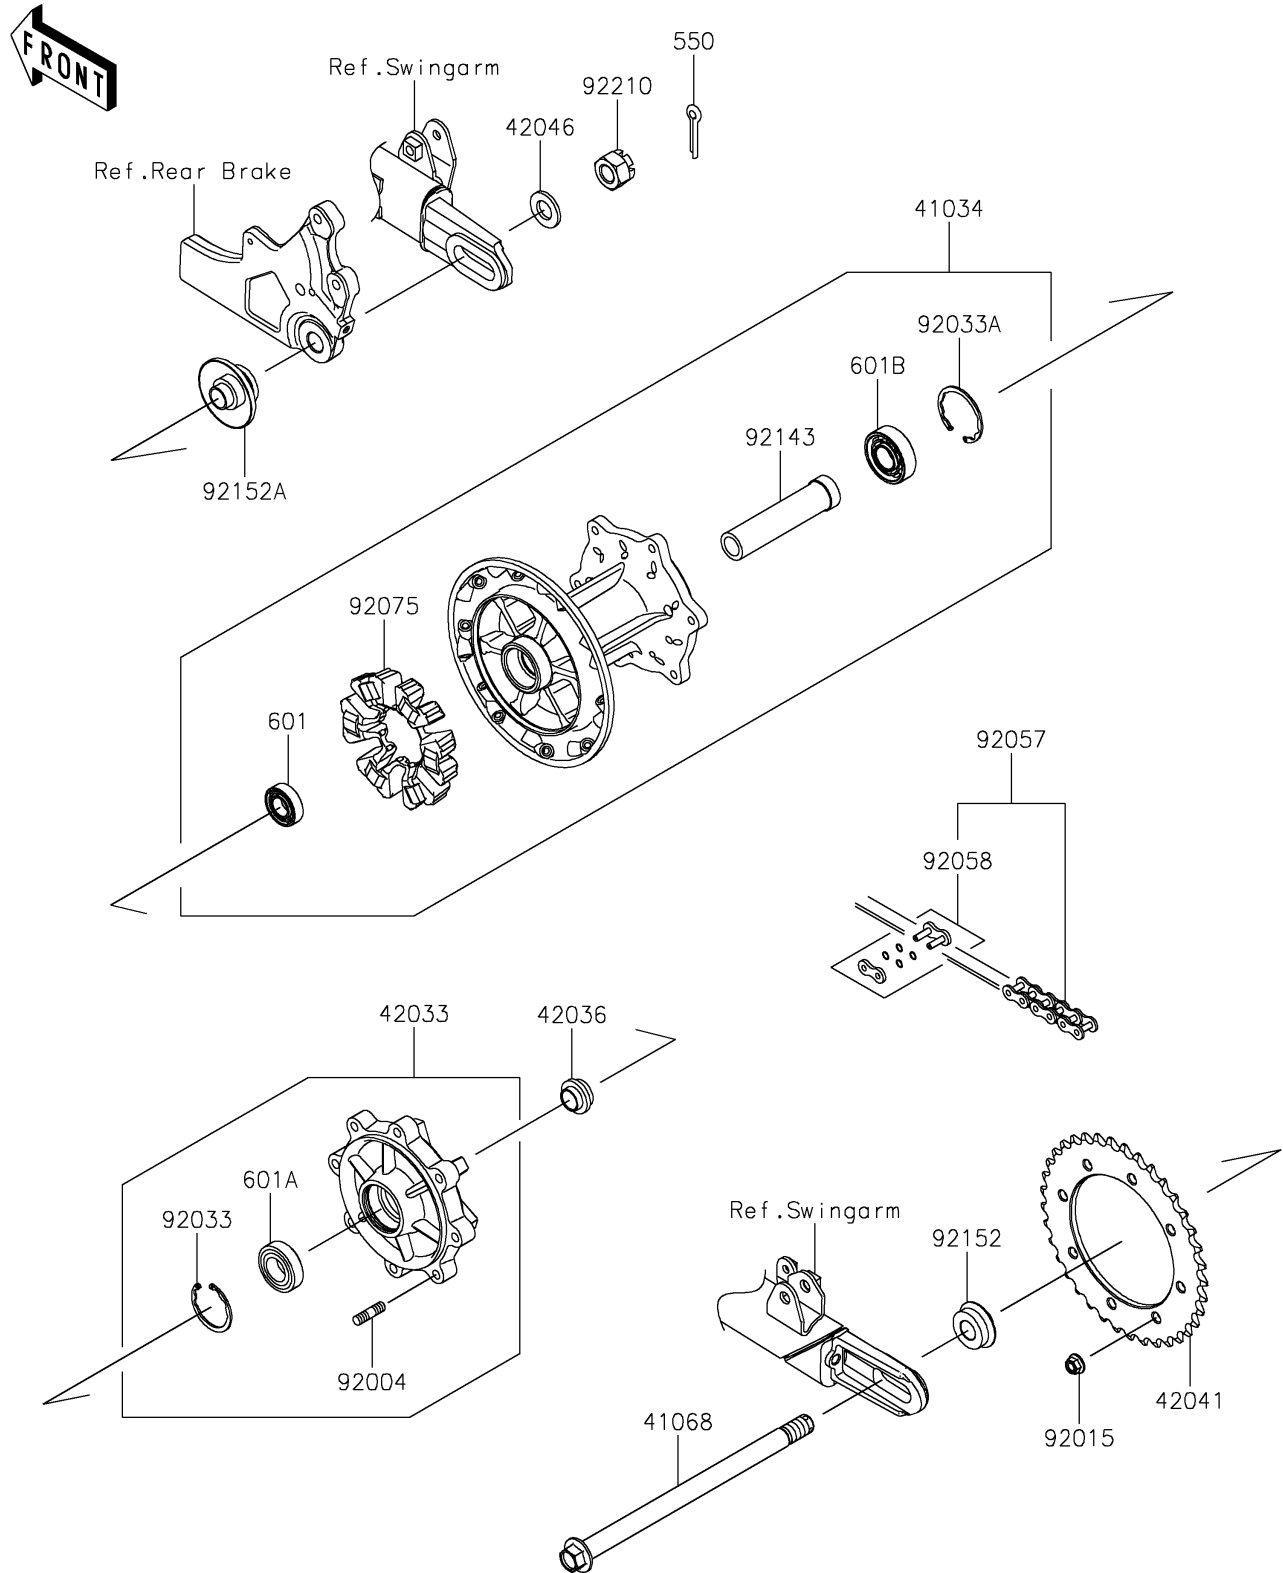

2025 W800

PARTS DIAGRAM

Rear Wheel/Chain

F2240

2025 W800

PARTS LIST

Rear Wheel/Chain

Kawasaki

Let the Good Times Roll®

ITEM NAME

PART NUMBER

QUANTITY
