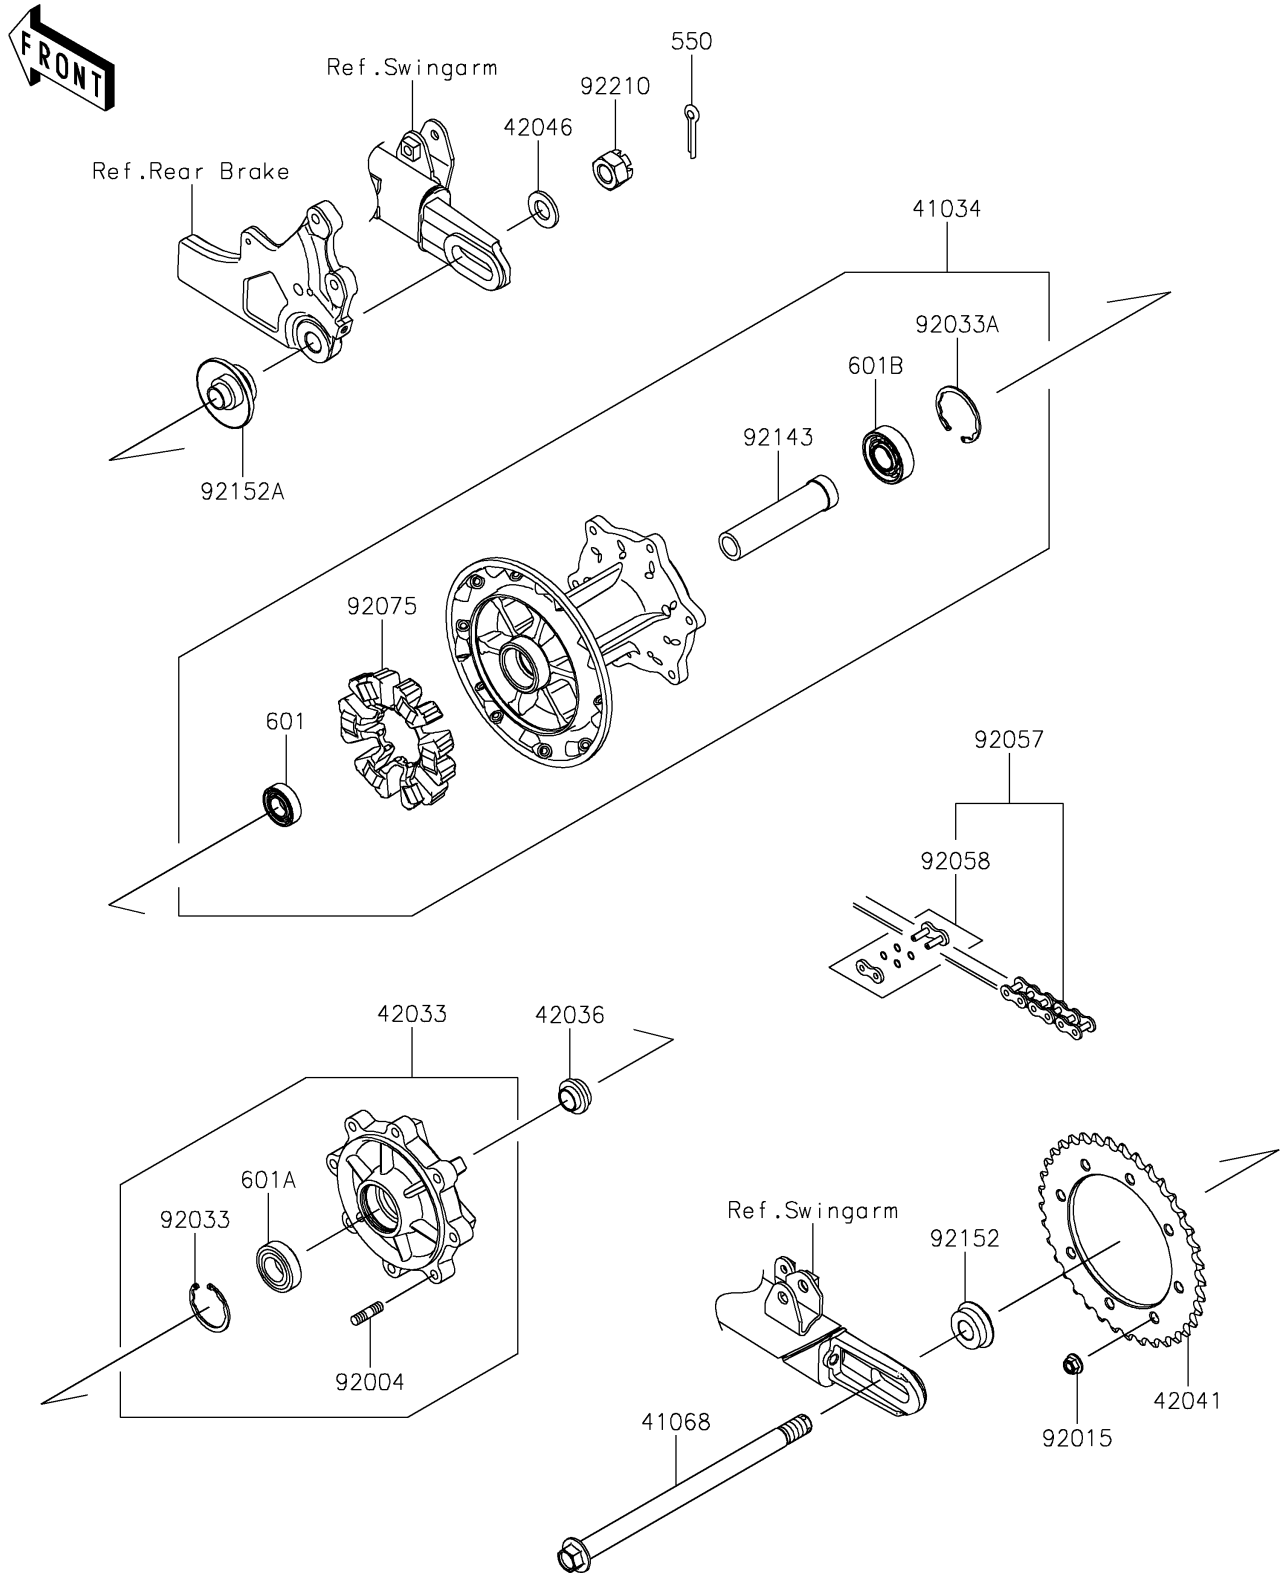

2022 W800

PARTS DIAGRAM

Rear Wheel/Chain

F2240

2022 W800

PARTS LIST

Rear Wheel/Chain

Kawasaki

Let the Good Times Roll®

ITEM NAME

PART NUMBER

QUANTITY
