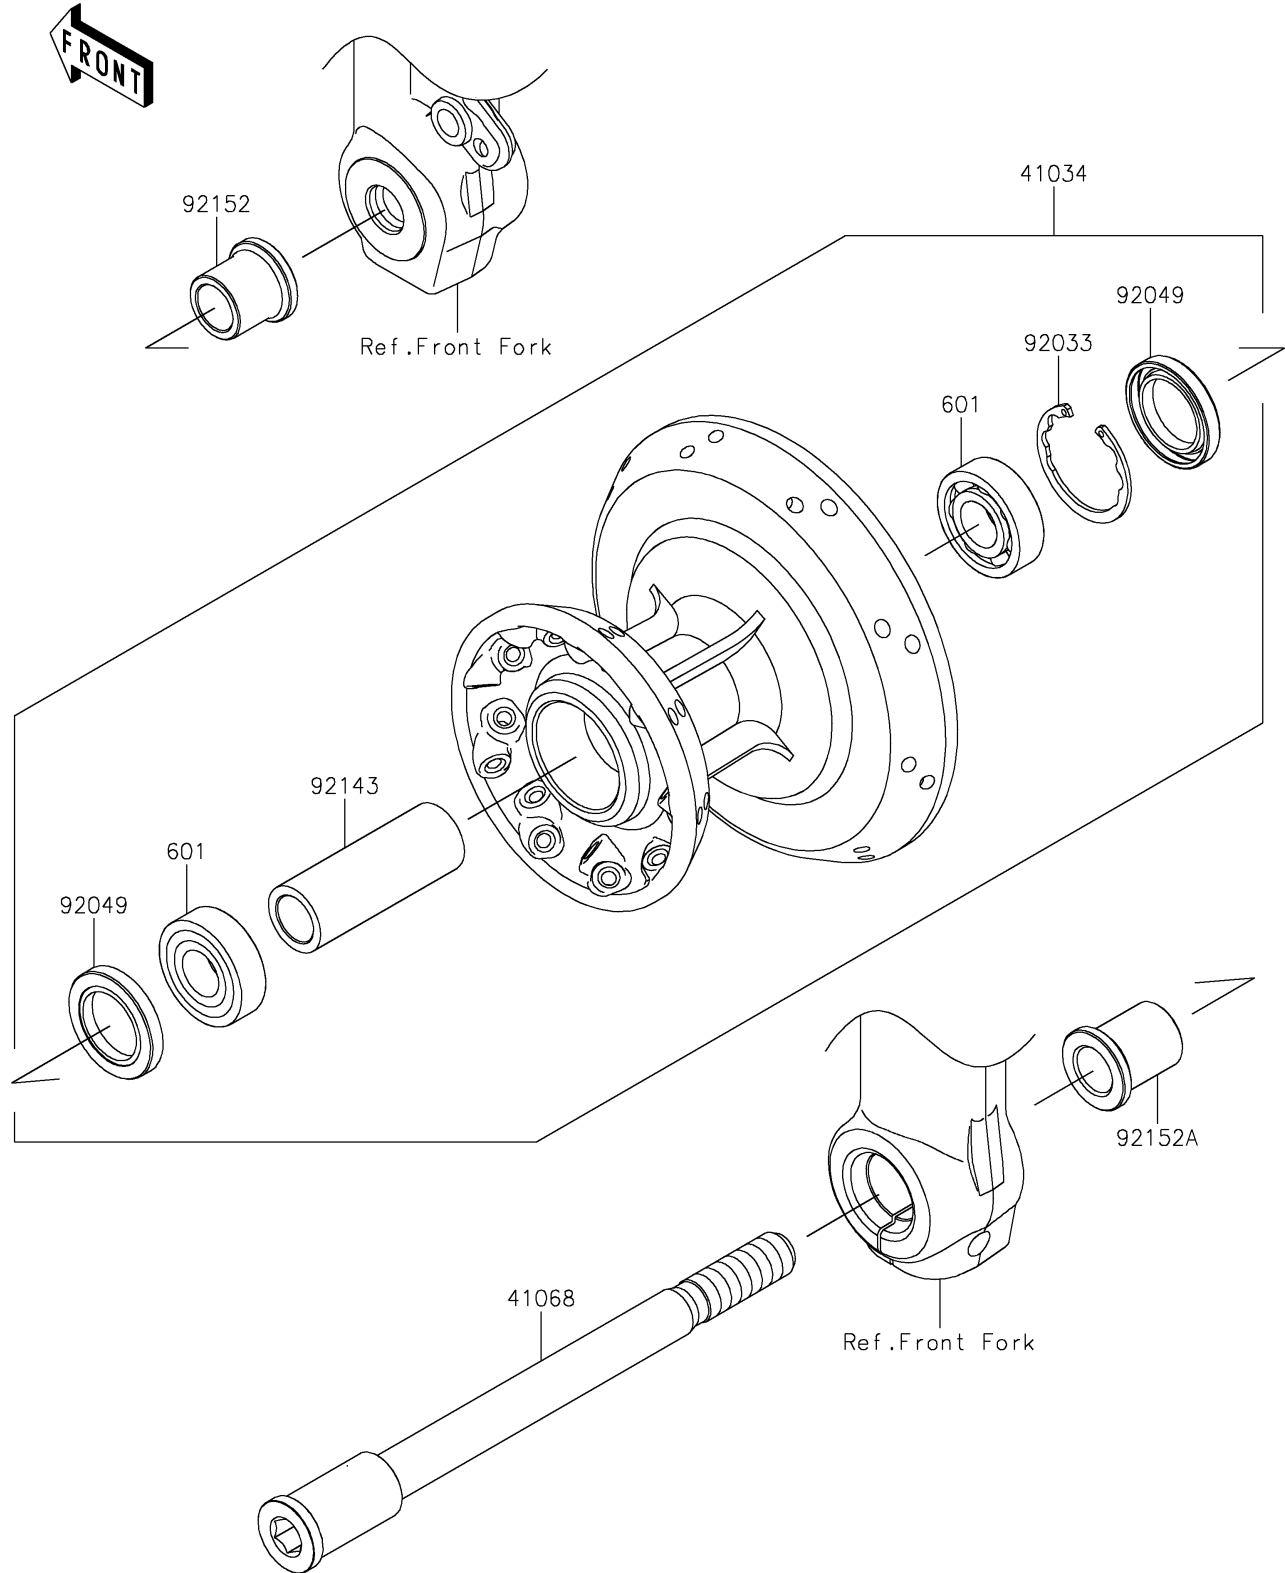

2024 W800 ABS

PARTS DIAGRAM

Front Wheel

F2230

2024 W800 ABS

PARTS LIST

Front Wheel

ITEM NAME	PART NUMBER	QUANTITY
-----------	-------------	----------
