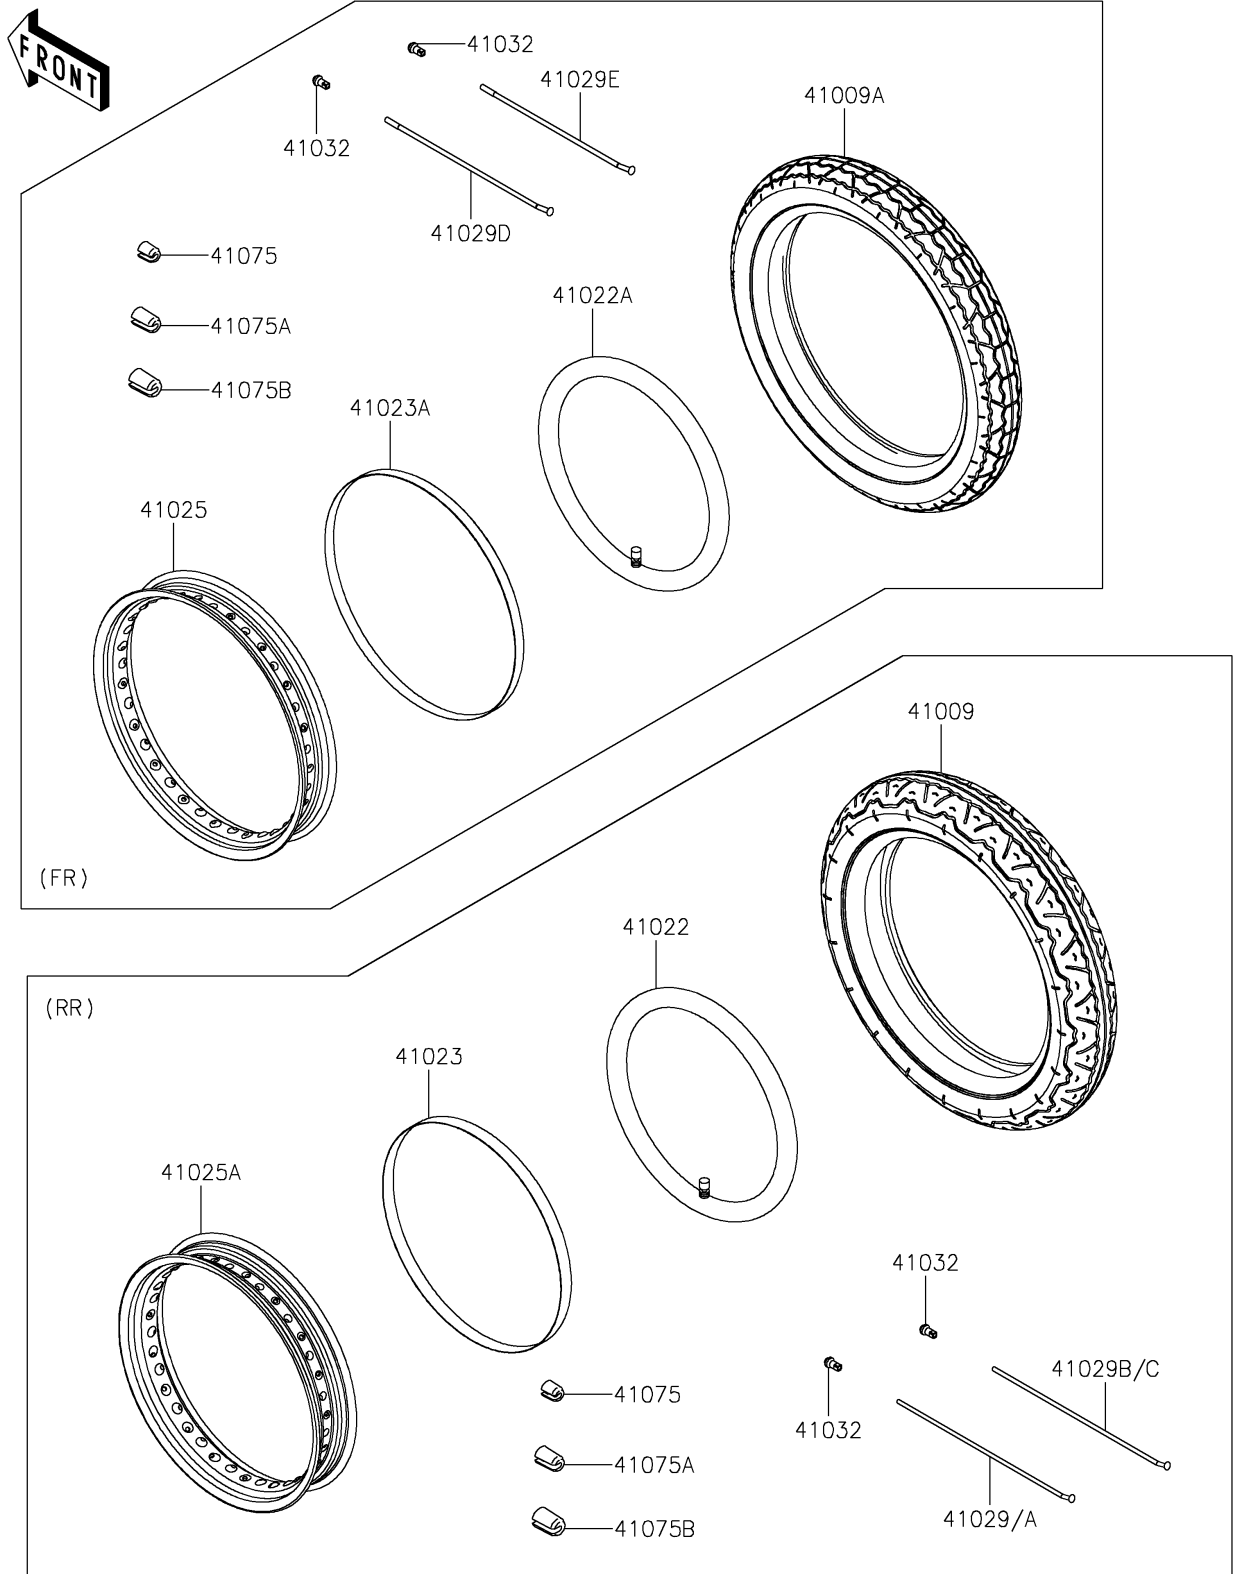

2024 W800 ABS

PARTS DIAGRAM

Tires

F2210

2024 W800 ABS

PARTS LIST

Tires

ITEM NAME

PART NUMBER

QUANTITY
