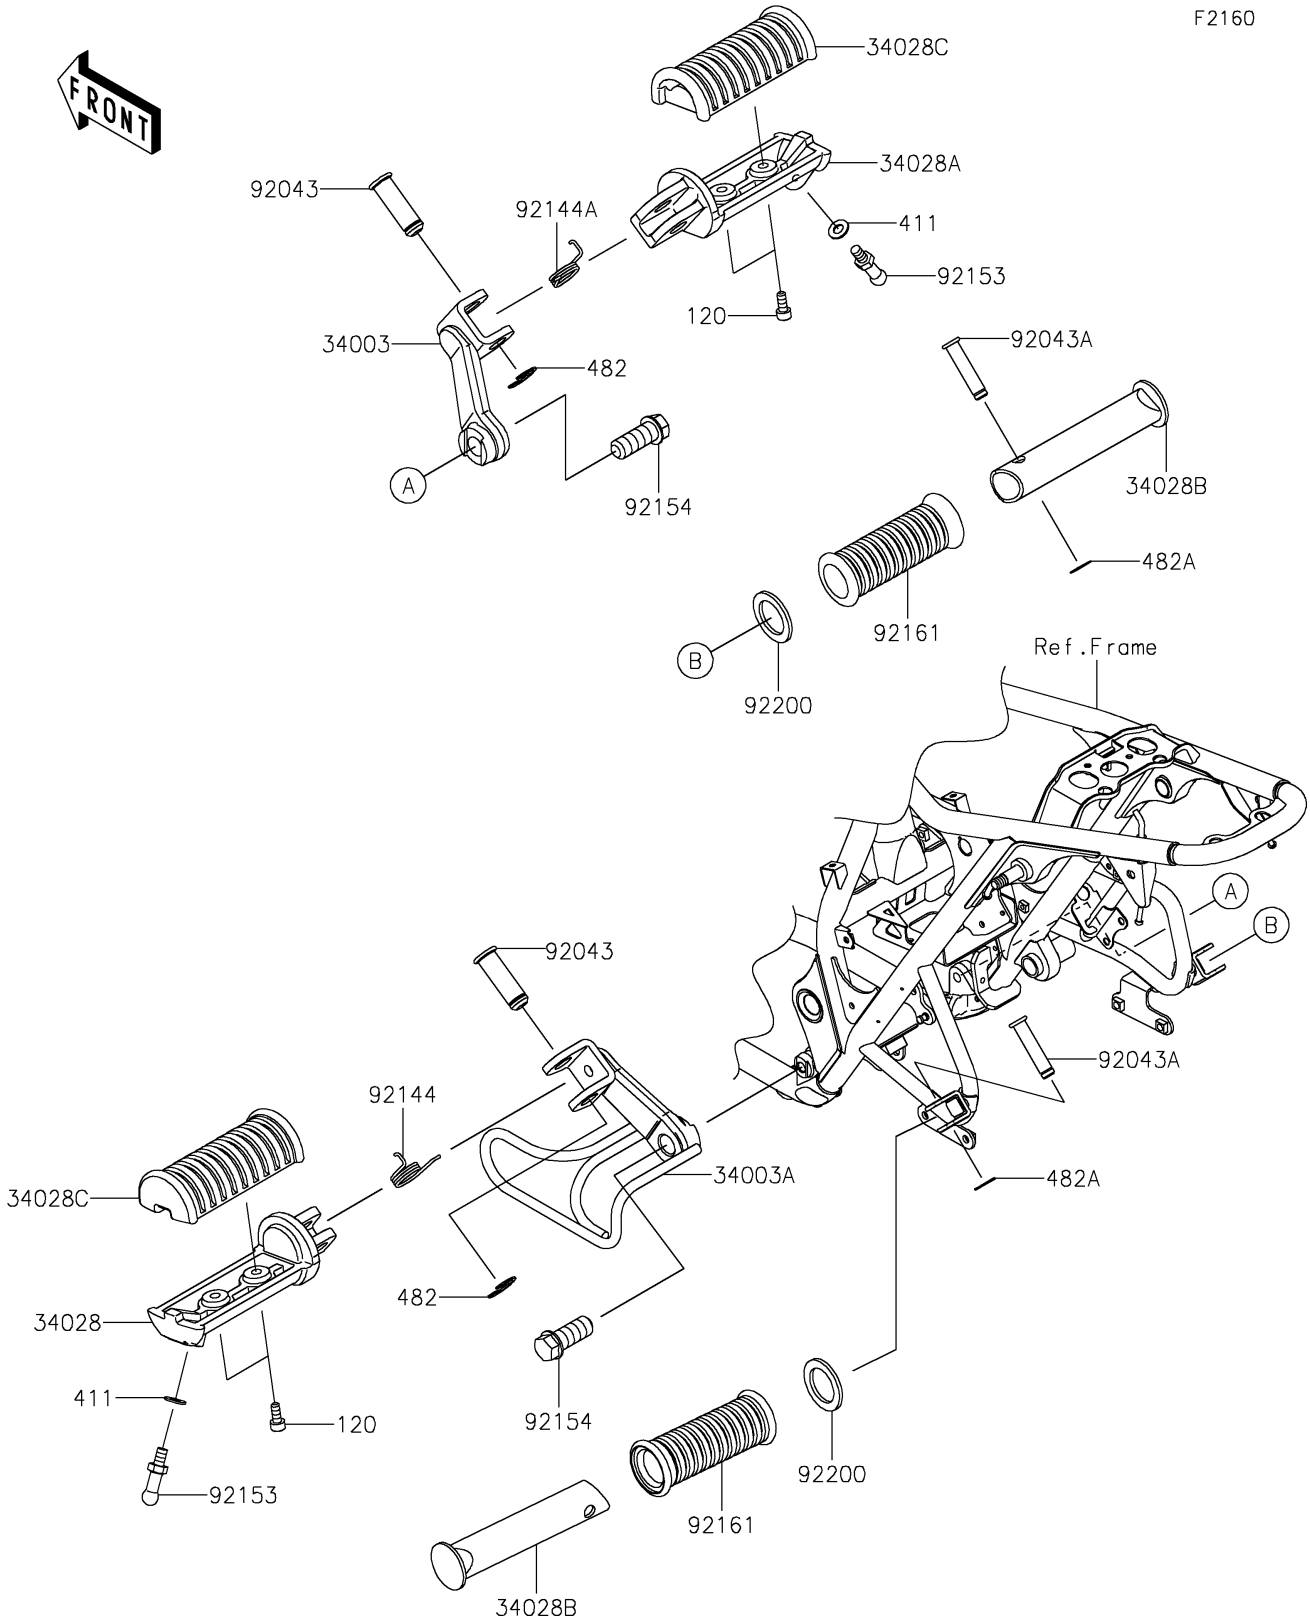

2024 W800 ABS

PARTS DIAGRAM

Footrests

F2160

2024 W800 ABS

PARTS LIST

Footrests

ITEM NAME

PART NUMBER

QUANTITY
