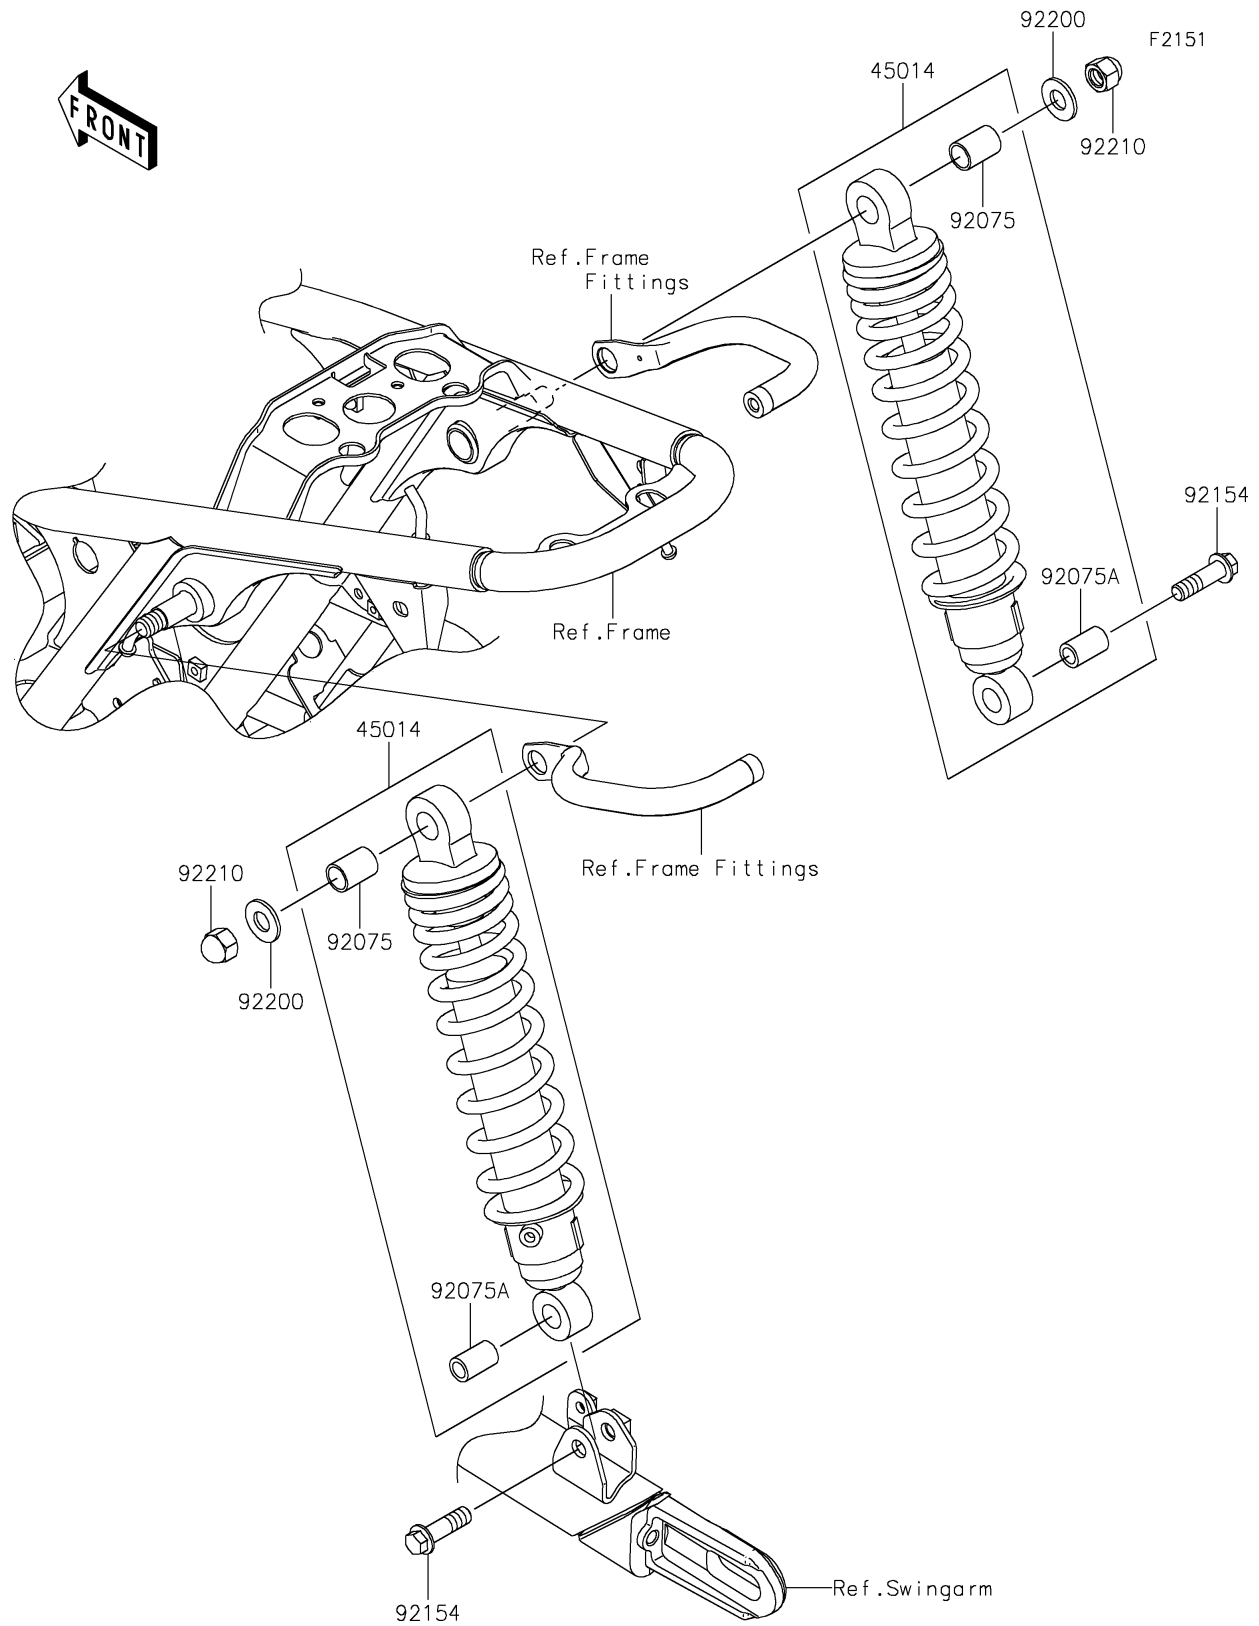

2022 W800

PARTS DIAGRAM

Suspension/Shock Absorber