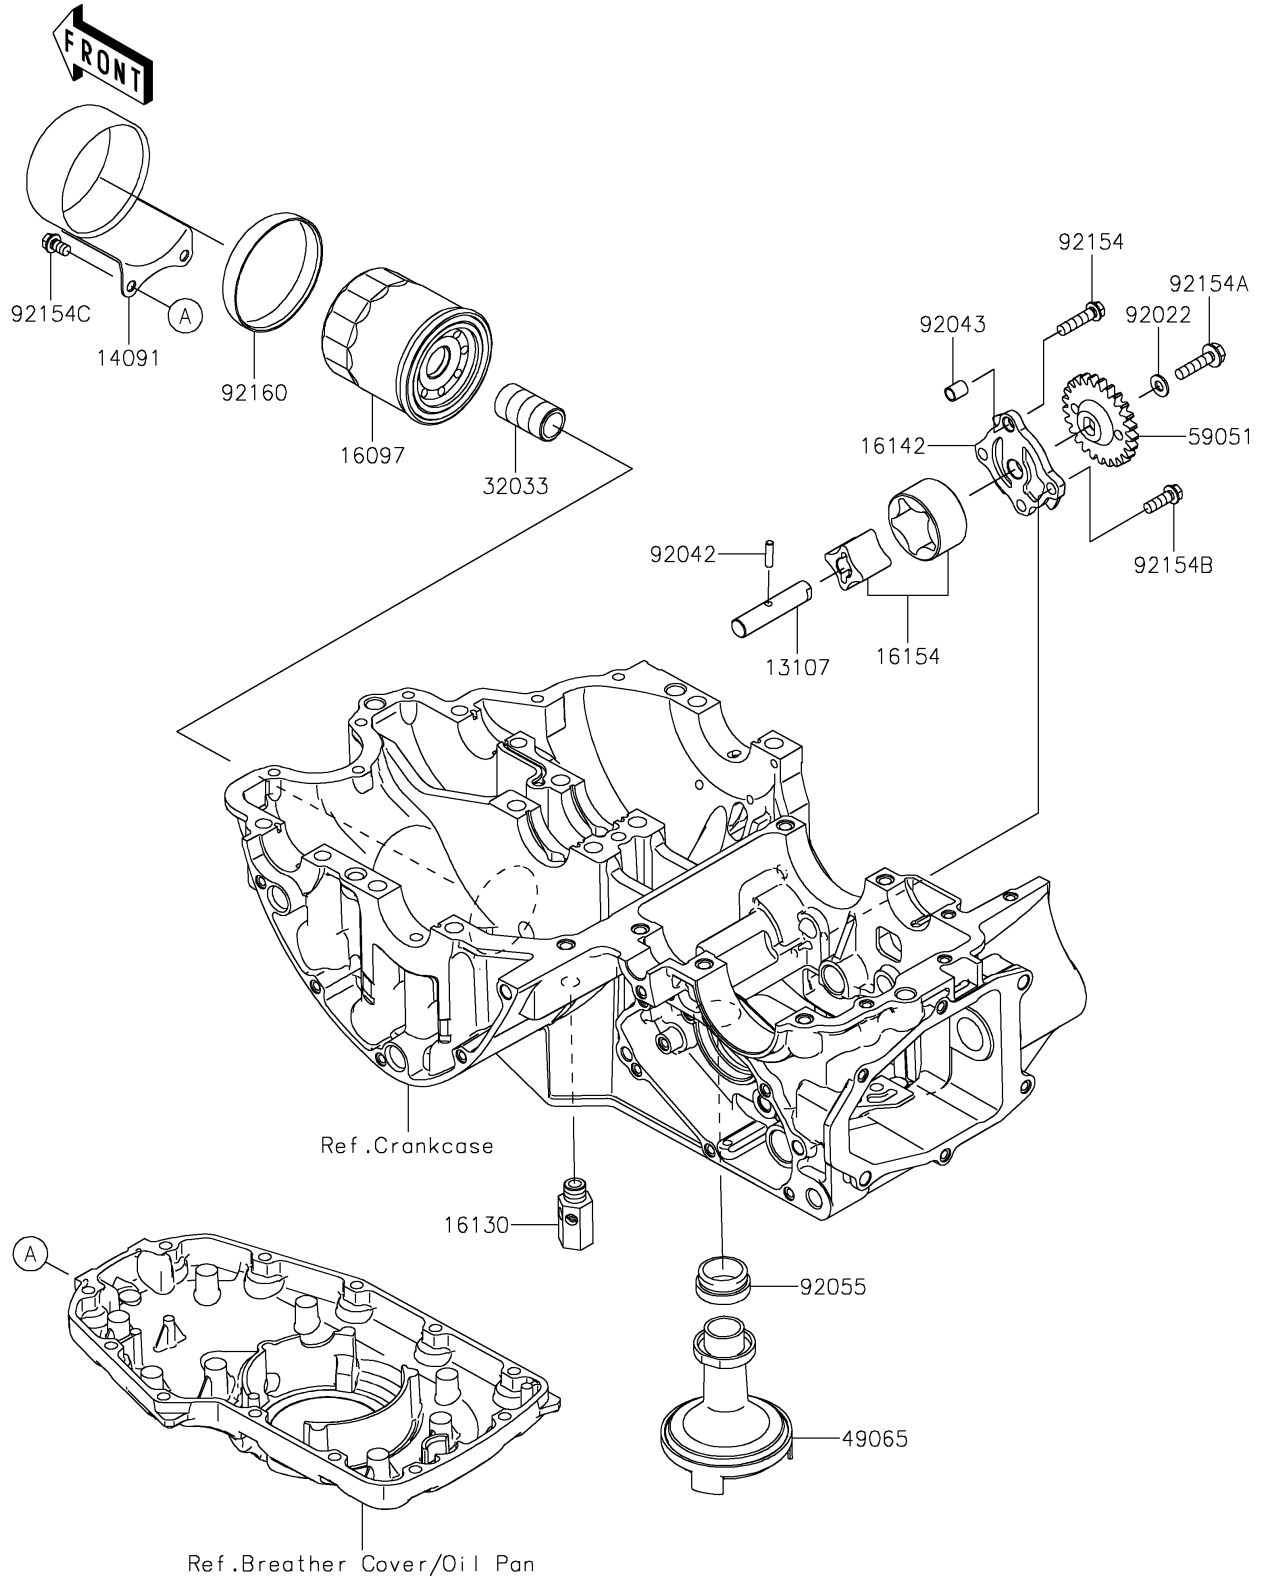

2026 W800 ABS

PARTS DIAGRAM

Oil Pump/Oil Filter

E1710

2026 W800 ABS

PARTS LIST

Oil Pump/Oil Filter

ITEM NAME

PART NUMBER

QUANTITY
