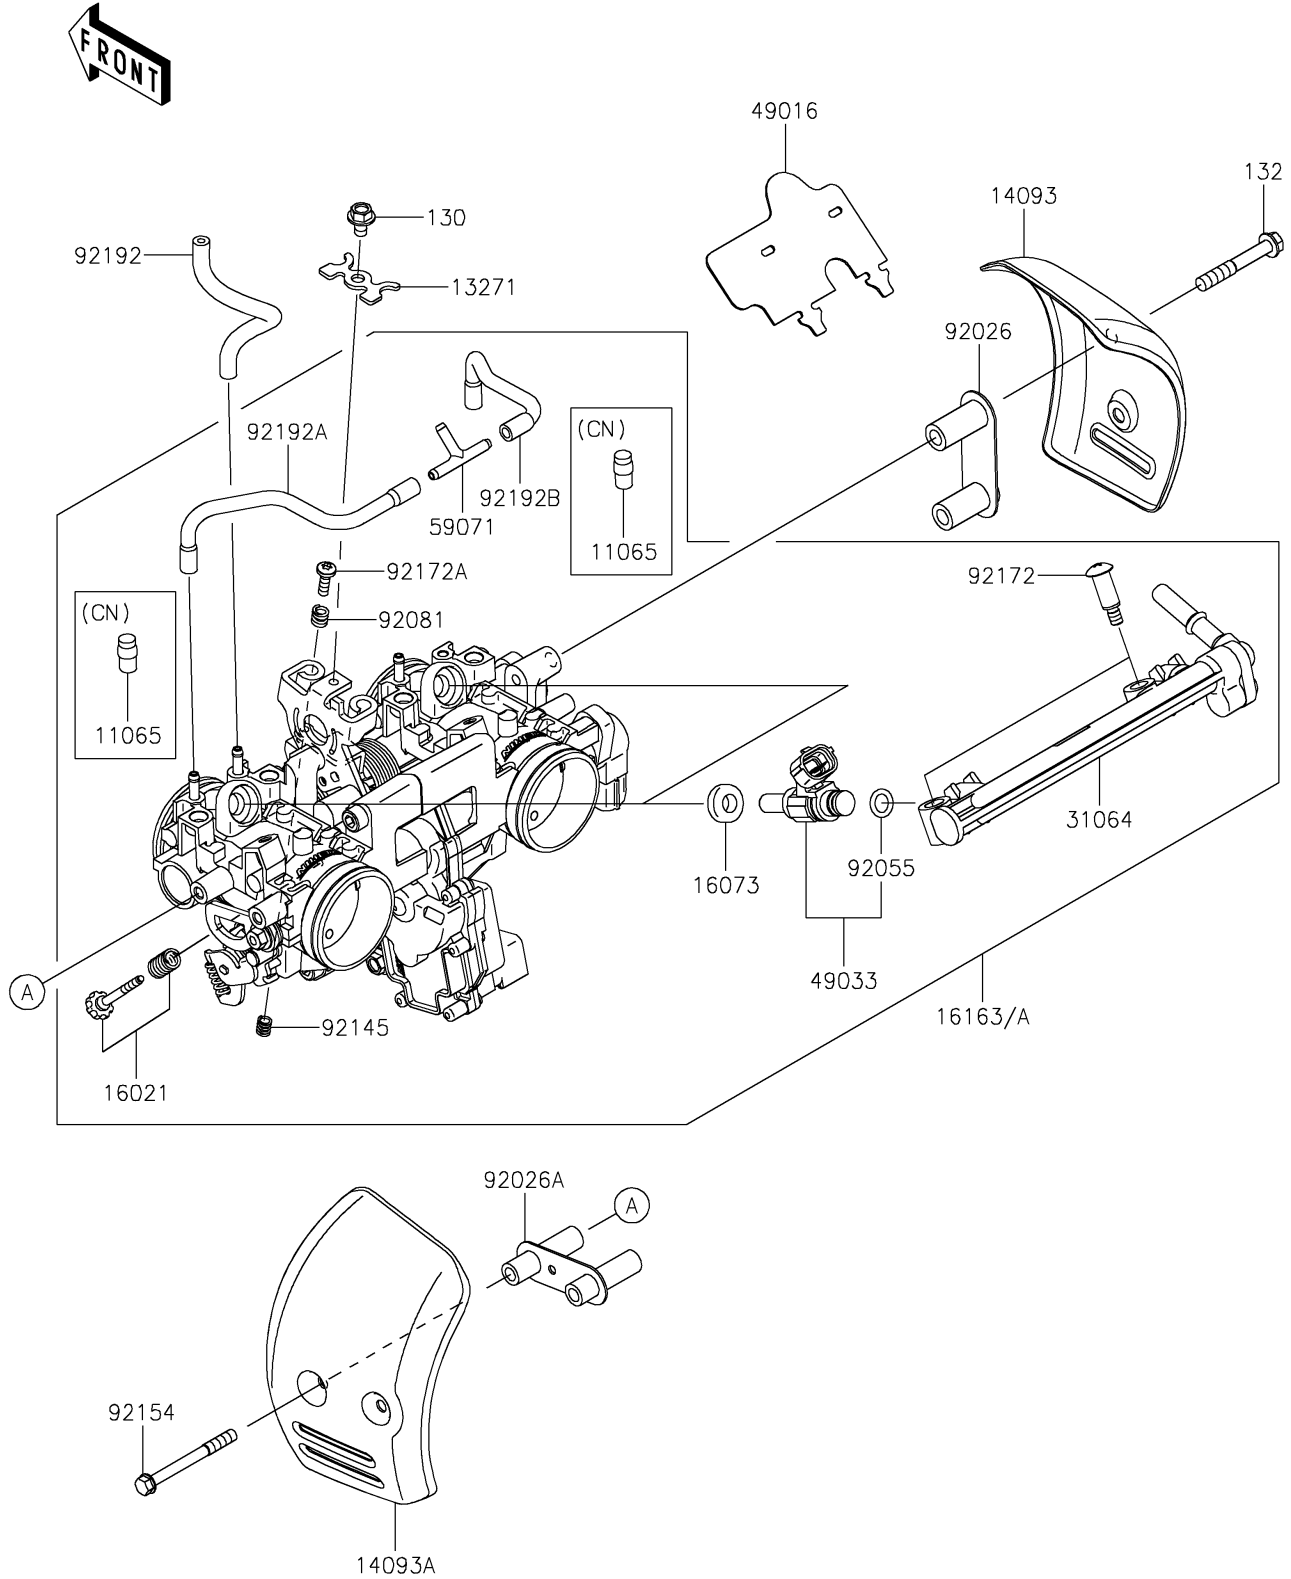

2026 W800 ABS

PARTS DIAGRAM

Throttle

E1510

2026 W800 ABS

PARTS LIST

Throttle

ITEM NAME

PART NUMBER

QUANTITY
