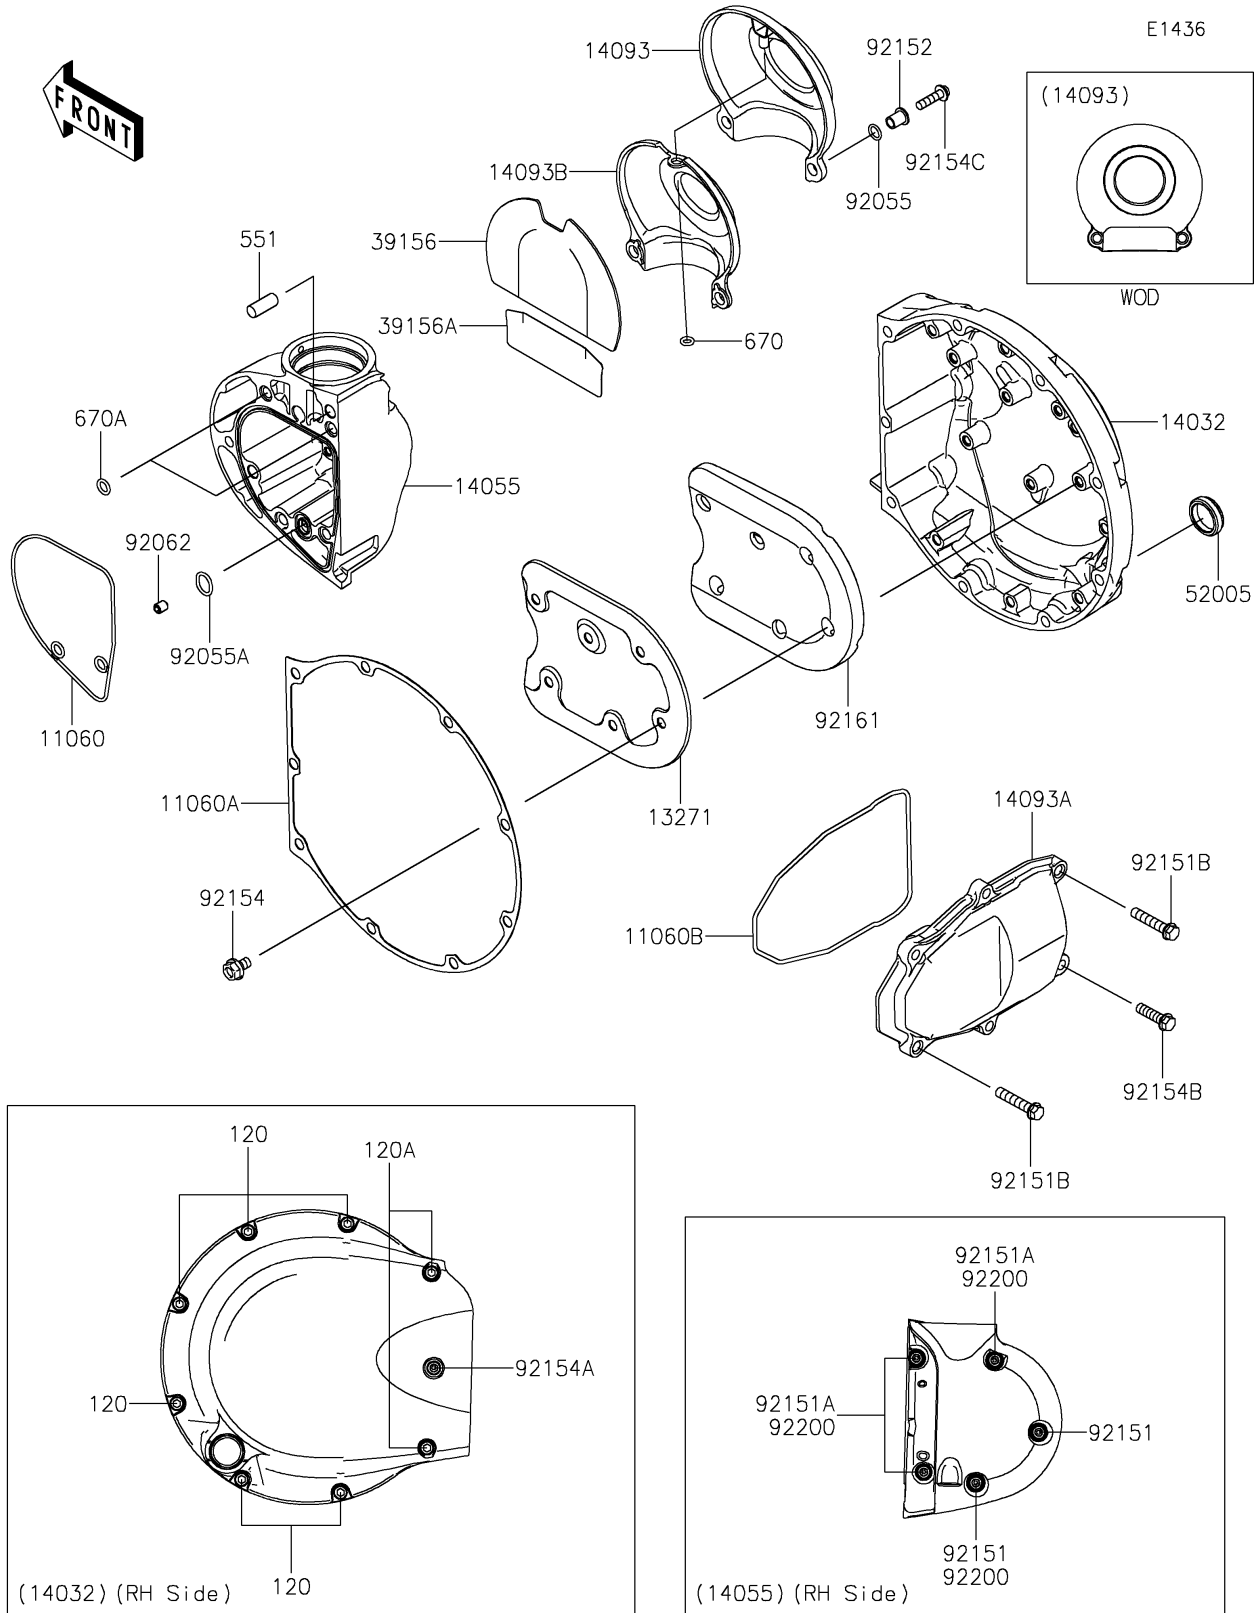

2024 W800 ABS

PARTS DIAGRAM

Right Engine Cover(s)

2024 W800 ABS

PARTS LIST

Right Engine Cover(s)

ITEM NAME

PART NUMBER

QUANTITY
