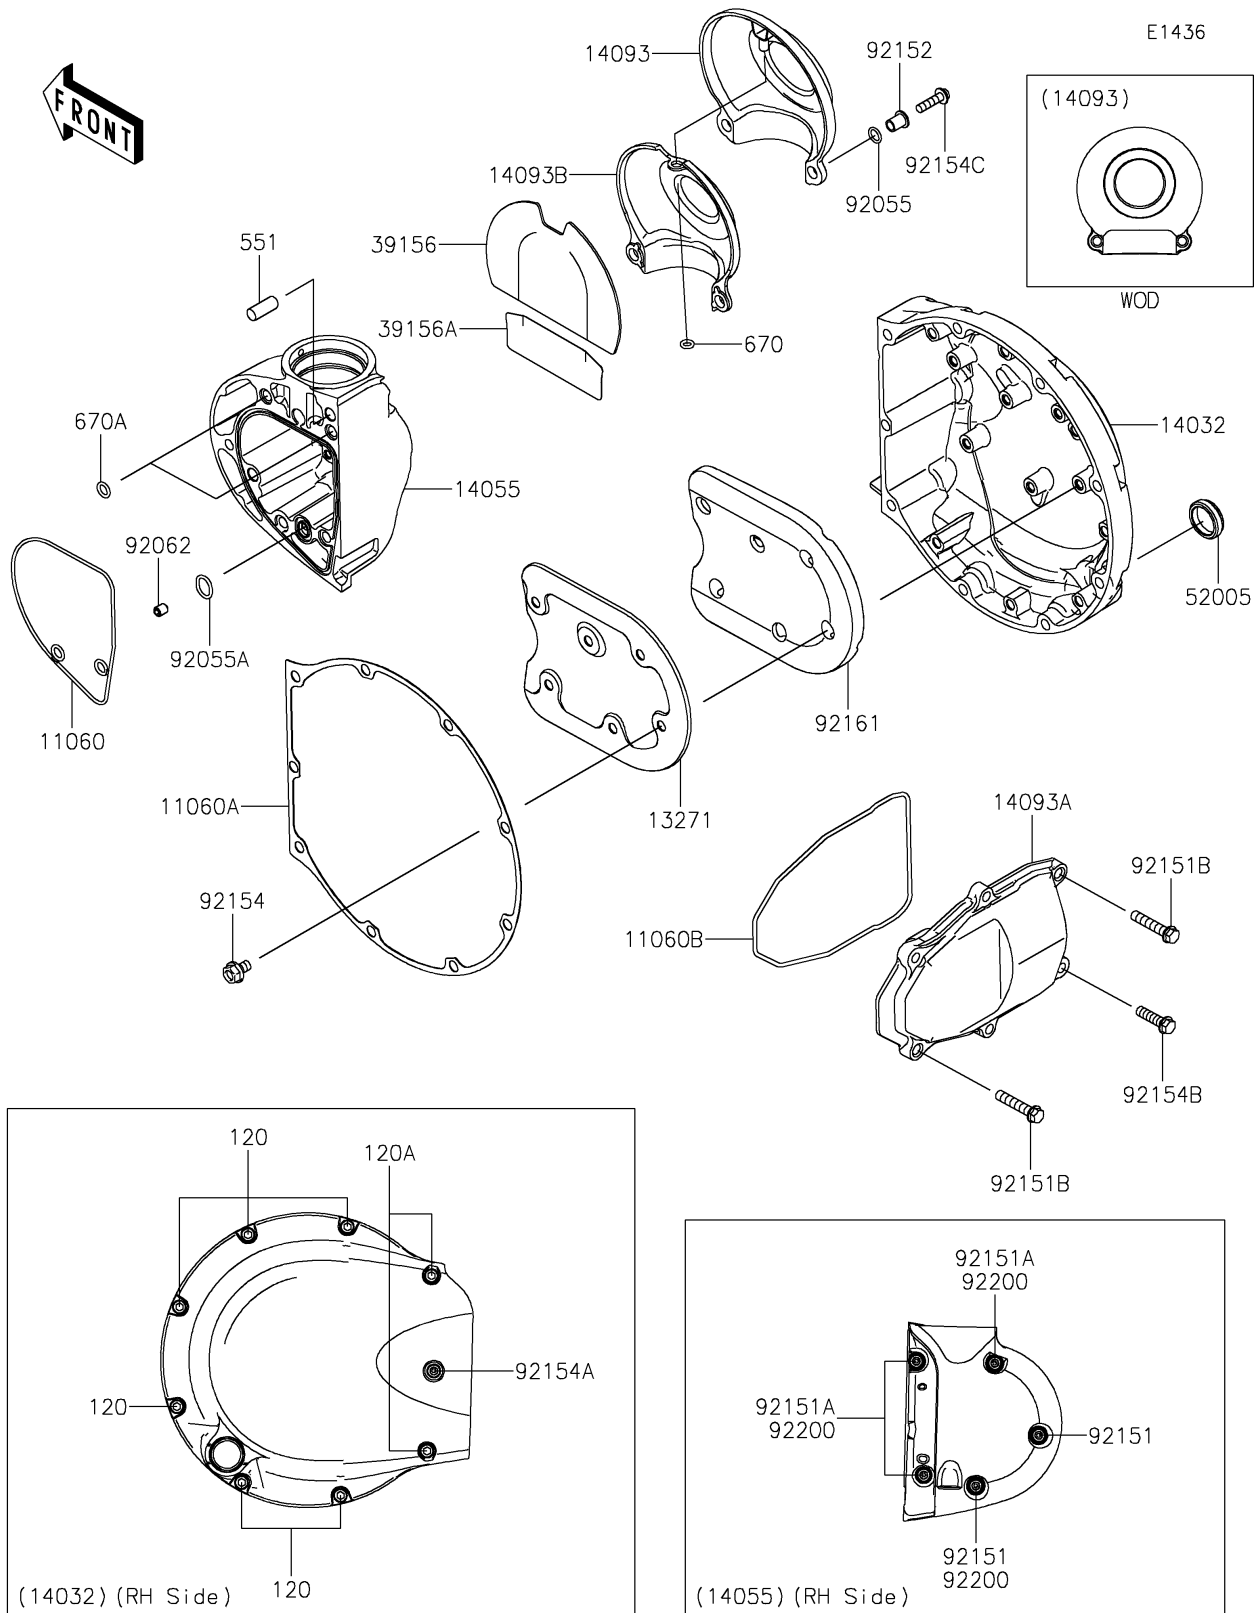

2022 W800

PARTS DIAGRAM

Right Engine Cover(s)

2022 W800

PARTS LIST

Right Engine Cover(s)

ITEM NAME

PART NUMBER

QUANTITY
