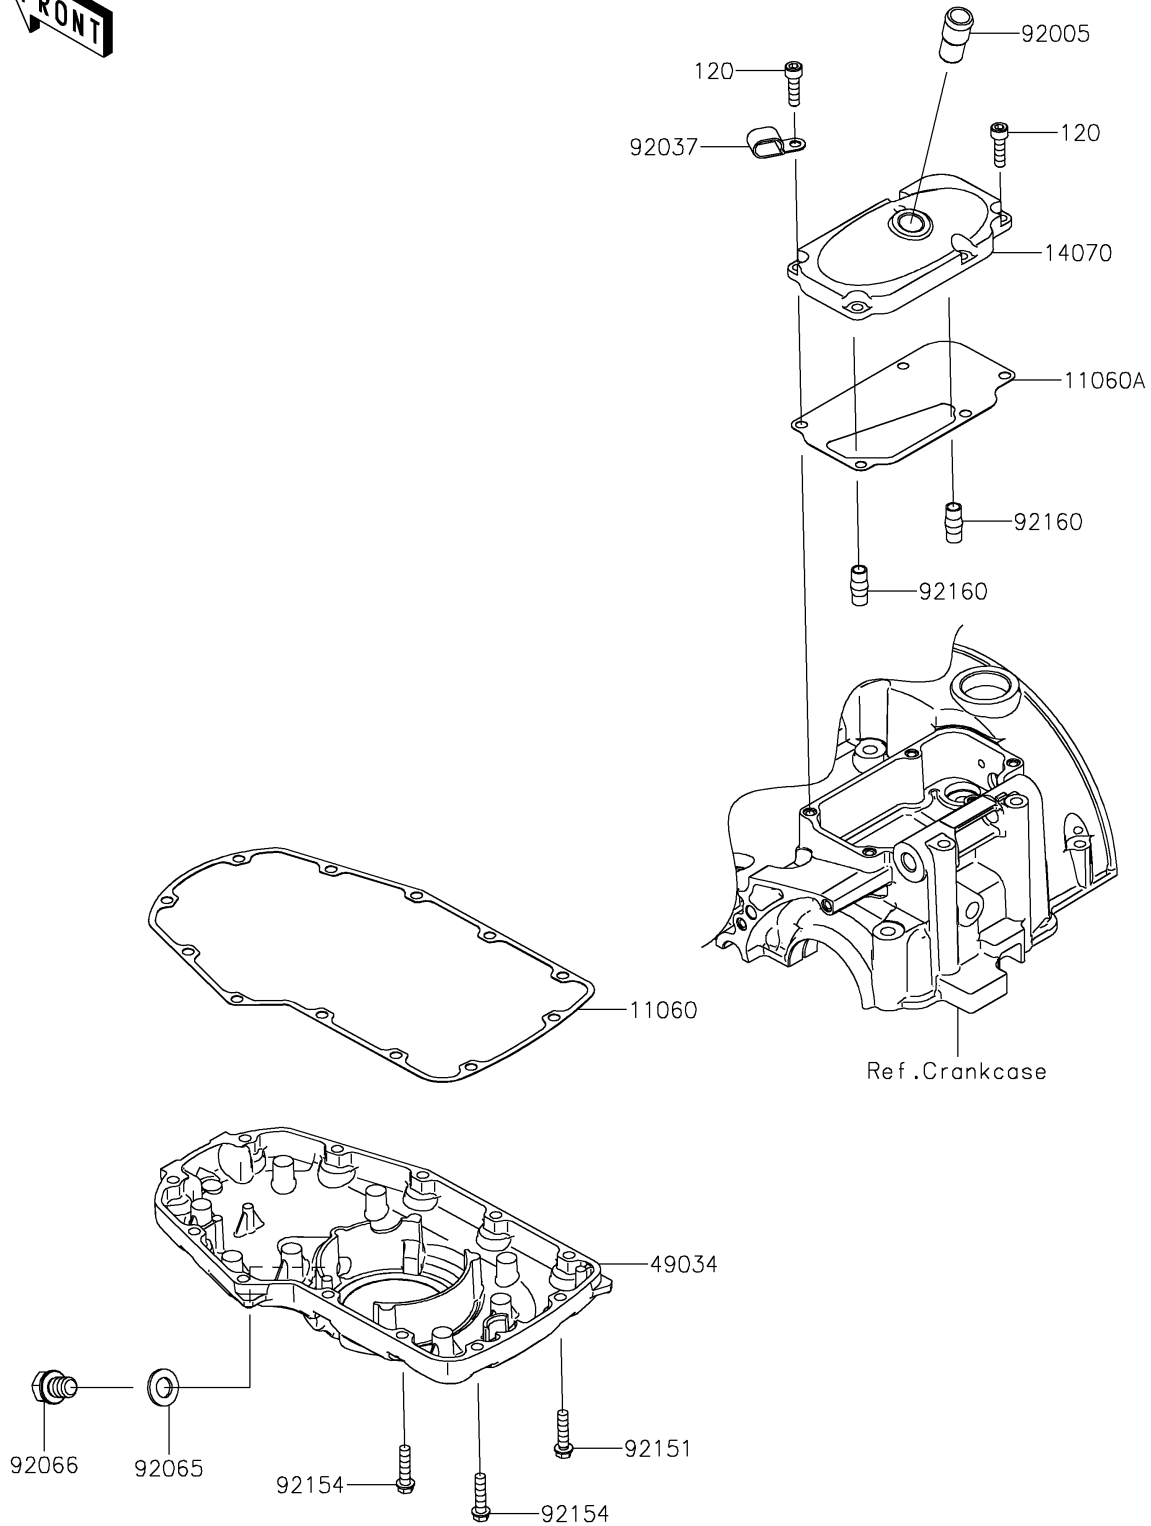

2026 W800 ABS

PARTS DIAGRAM

Breather Cover/Oil Pan

E1432

2026 W800 ABS

PARTS LIST

Breather Cover/Oil Pan

ITEM NAME

PART NUMBER

QUANTITY
