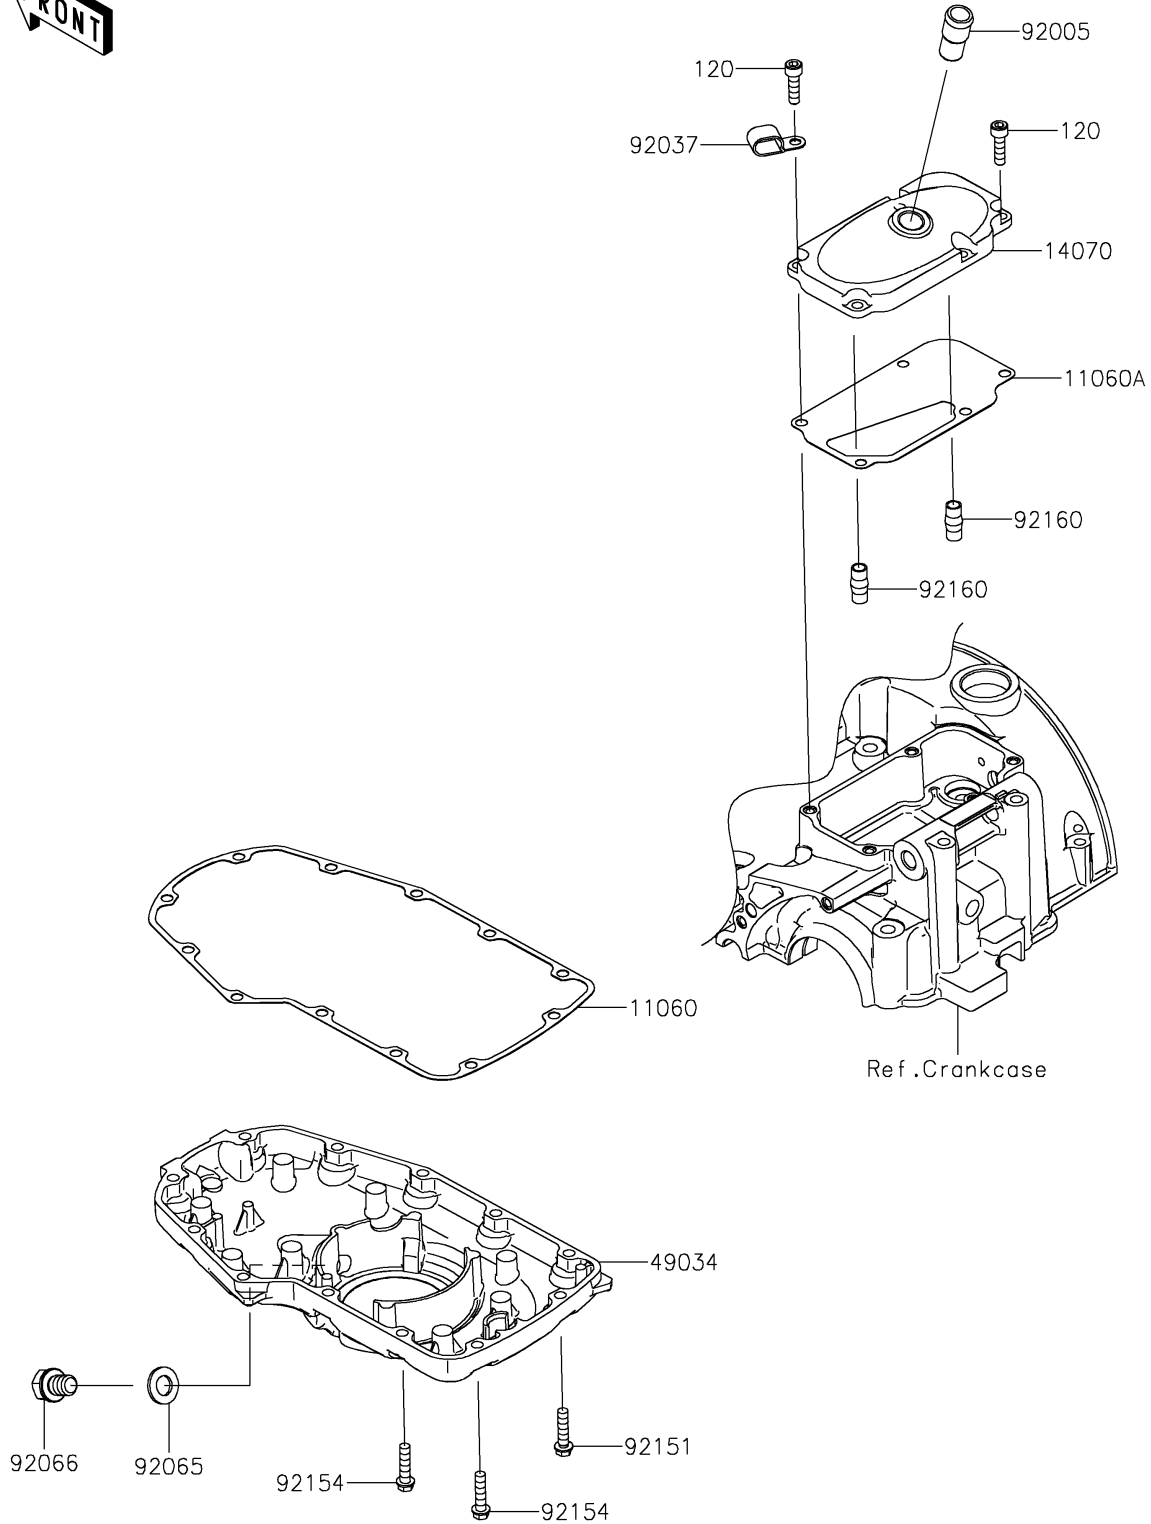

2022 W800

PARTS DIAGRAM

Breather Cover/Oil Pan

E1432

2022 W800

PARTS LIST

Breather Cover/Oil Pan

ITEM NAME	PART NUMBER	QUANTITY
GASKET,OIL PAN (Ref # 11060)	11060-1895	1
GASKET,BREATHER BODY COVER (Ref # 11060A)	11060-1930	1
BODY-BREATHER (Ref # 14070)	14070-0057	1
PAN-OIL (Ref # 49034)	49034-0041	1
FITTING,BREATHER (Ref # 92005)	92005-1238	1
CLAMP (Ref # 92037)	92037-1608	1
GASKET,12X22X2 (Ref # 92065)	92065-097	1
PLUG,12X15 (Ref # 92066)	92066-0079	1
BOLT,FLANGED-SMALL,6X25 (Ref # 92151)	92151-1930	10
BOLT,FLANGED,6X25 (Ref # 92154)	92154-0490	2
DAMPER,BREATHER BODY (Ref # 92160)	92160-1987	2
BOLT-SOCKET,6X22 (Ref # 120)	120CC0622	5